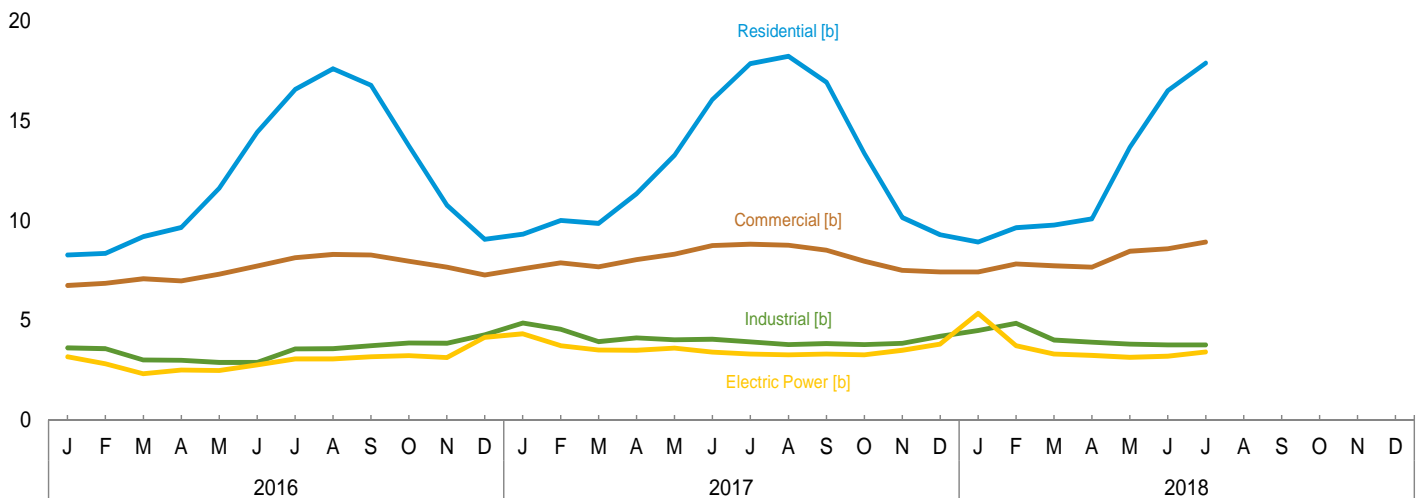

Figure 9.4 Natural Gas Prices

(Dollars [a] per Thousand Cubic Feet)

Wellhead and Citygate, 1949–2017

Consuming Sectors, 1967–2017

Consuming Sectors, Monthly

[a] Prices are not adjusted for inflation. See “Nominal Dollars” in Glossary.
 [b] Includes taxes.