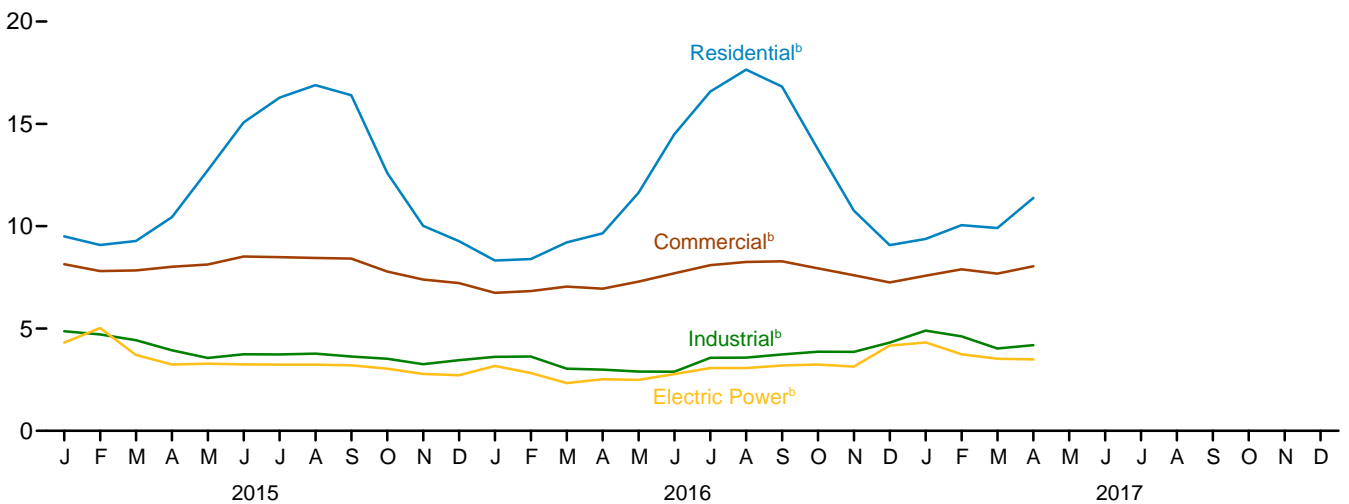

**Figure 9.4 Natural Gas Prices**  
(Dollars<sup>a</sup> per Thousand Cubic Feet)

Wellhead and Citygate, 1949–2016

Consuming Sectors, 1967–2016

Consuming Sectors, Monthly

<sup>a</sup> Prices are not adjusted for inflation. See "Nominal Dollars" in Glossary.  
<sup>b</sup> Includes taxes.