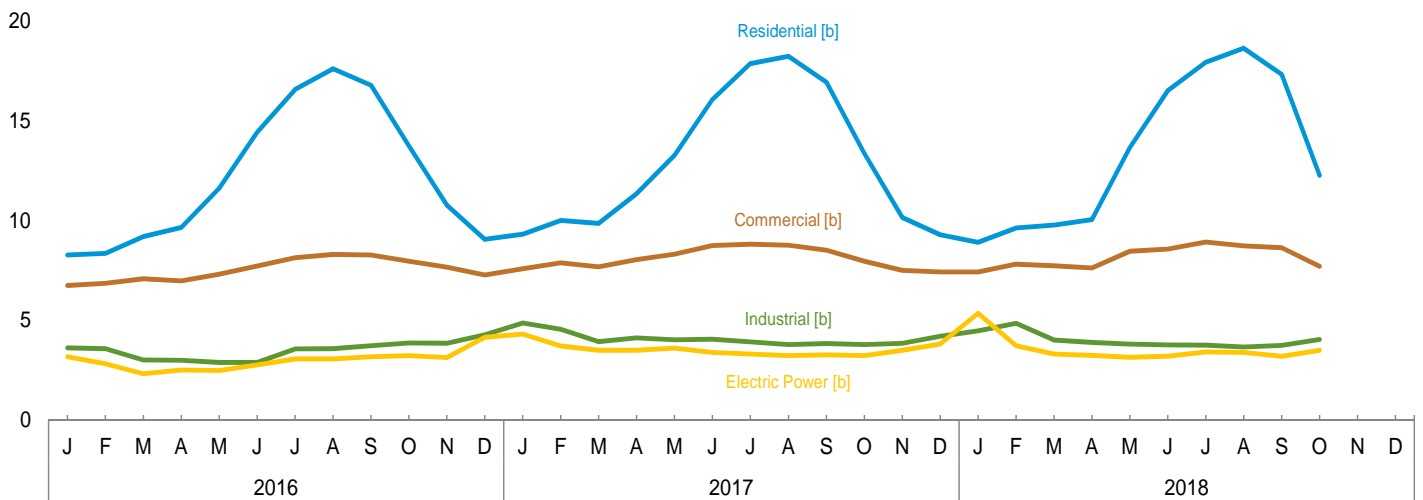

Figure 9.4 Natural Gas Prices

(Dollars [a] per Thousand Cubic Feet)

Wellhead and Citygate, 1949–2017

Consuming Sectors, 1967–2017

Consuming Sectors, Monthly

[a] Prices are not adjusted for inflation. See “Nominal Dollars” in Glossary.
 [b] Includes taxes.