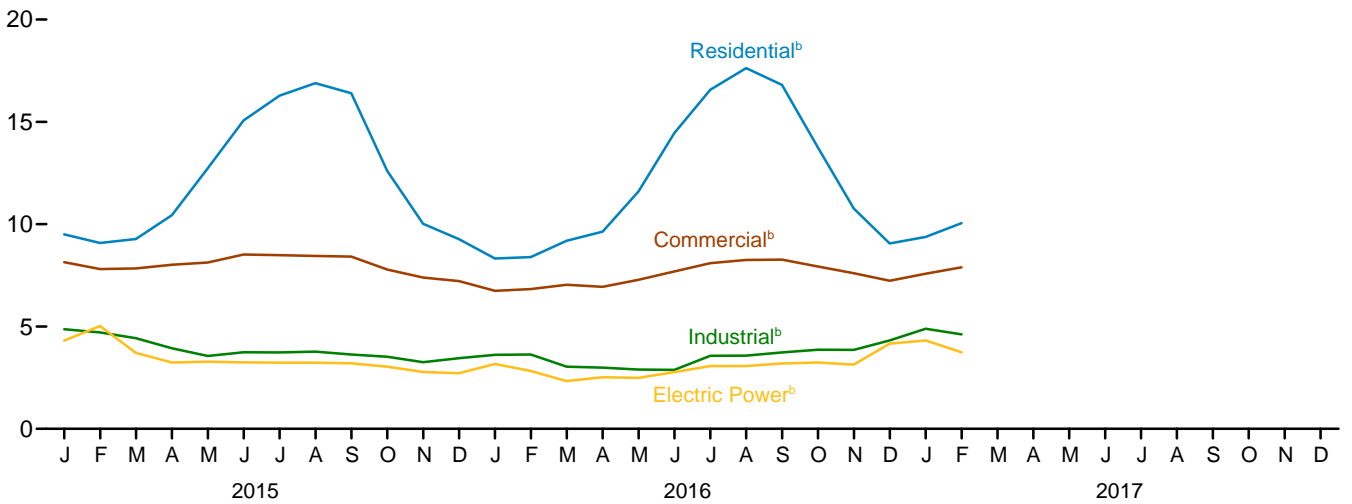

Figure 9.4 Natural Gas Prices
(Dollars^a per Thousand Cubic Feet)

Wellhead and Citygate, 1949–2016

Consuming Sectors, 1967–2016

Consuming Sectors, Monthly

^a Prices are not adjusted for inflation. See "Nominal Dollars" in Glossary.
^b Includes taxes.