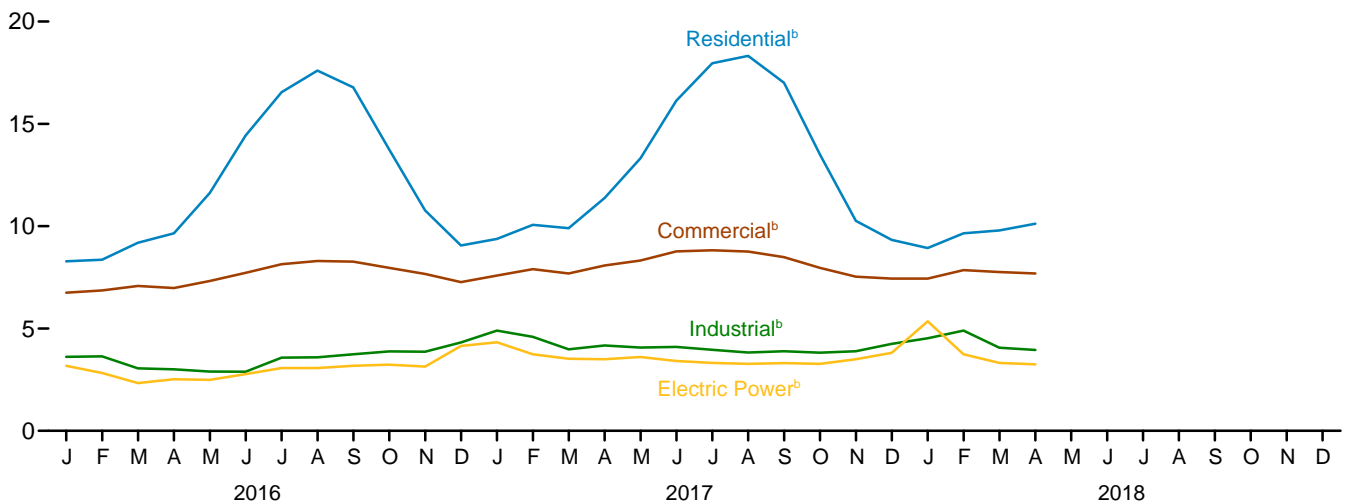

**Figure 9.4 Natural Gas Prices**  
(Dollars<sup>a</sup> per Thousand Cubic Feet)

Wellhead and Citygate, 1949–2017

Consuming Sectors, 1967–2017

Consuming Sectors, Monthly

<sup>a</sup> Prices are not adjusted for inflation. See "Nominal Dollars" in Glossary.  
<sup>b</sup> Includes taxes.