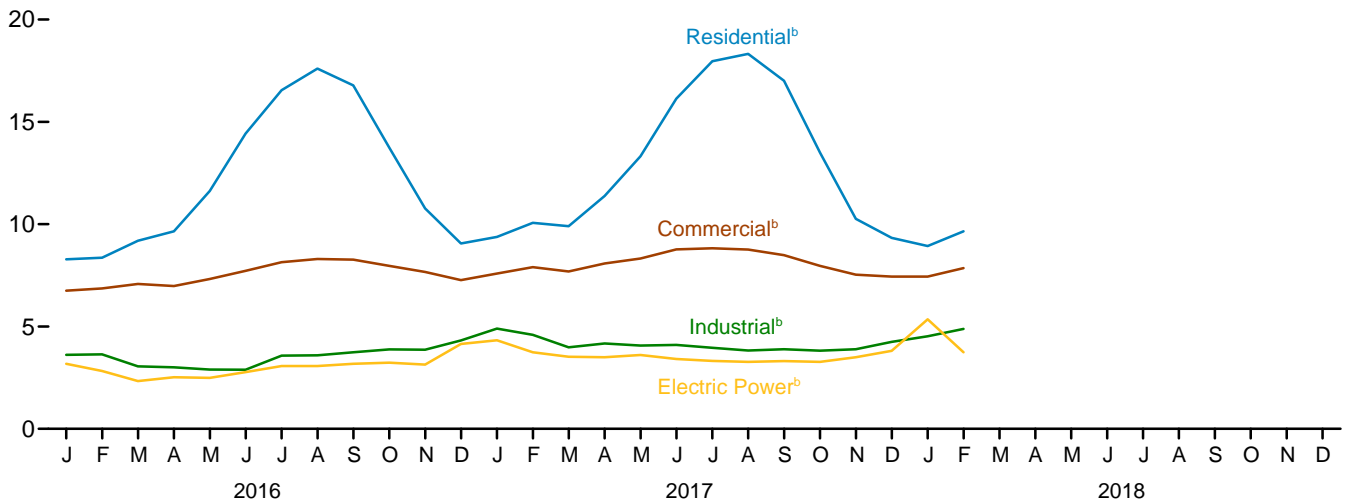

Figure 9.4 Natural Gas Prices
(Dollars^a per Thousand Cubic Feet)

Wellhead and Citygate, 1949–2017

Consuming Sectors, 1967–2017

Consuming Sectors, Monthly

^a Prices are not adjusted for inflation. See "Nominal Dollars" in Glossary.
^b Includes taxes.