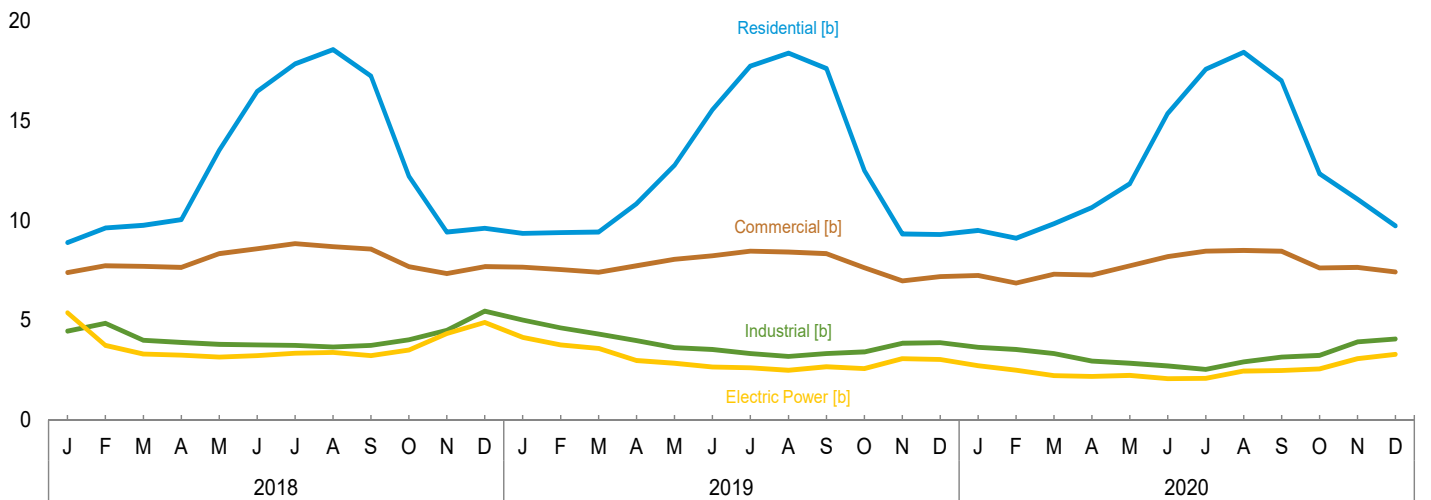

Figure 9.4 Natural Gas Prices

(Dollars [a] per Thousand Cubic Feet)

Wellhead and Citygate, 1949–2020

Consuming Sectors, 1967–2020

Consuming Sectors, Monthly

[a] Prices are not adjusted for inflation. See “Nominal Dollars” in Glossary.
 [b] Includes taxes.