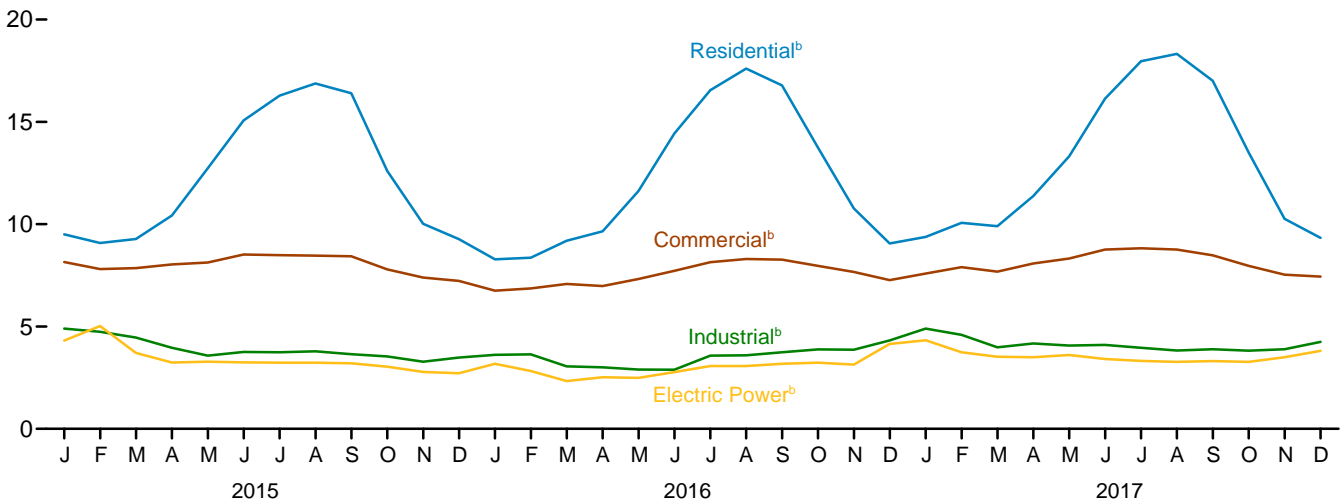

Figure 9.4 Natural Gas Prices
(Dollars^a per Thousand Cubic Feet)

Wellhead and Citygate, 1949–2017

Consuming Sectors, 1967–2017

Consuming Sectors, Monthly

^a Prices are not adjusted for inflation. See "Nominal Dollars" in Glossary.
^b Includes taxes.