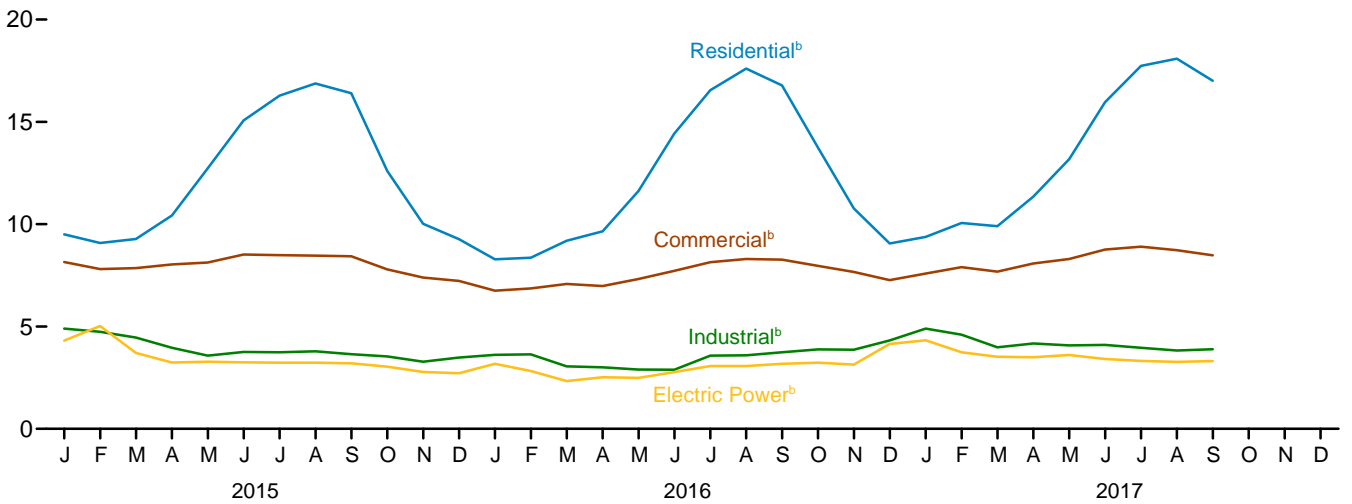

Figure 9.4 Natural Gas Prices
(Dollars^a per Thousand Cubic Feet)

Wellhead and Citygate, 1949–2016

Consuming Sectors, 1967–2016

Consuming Sectors, Monthly

^a Prices are not adjusted for inflation. See "Nominal Dollars" in Glossary.
^b Includes taxes.