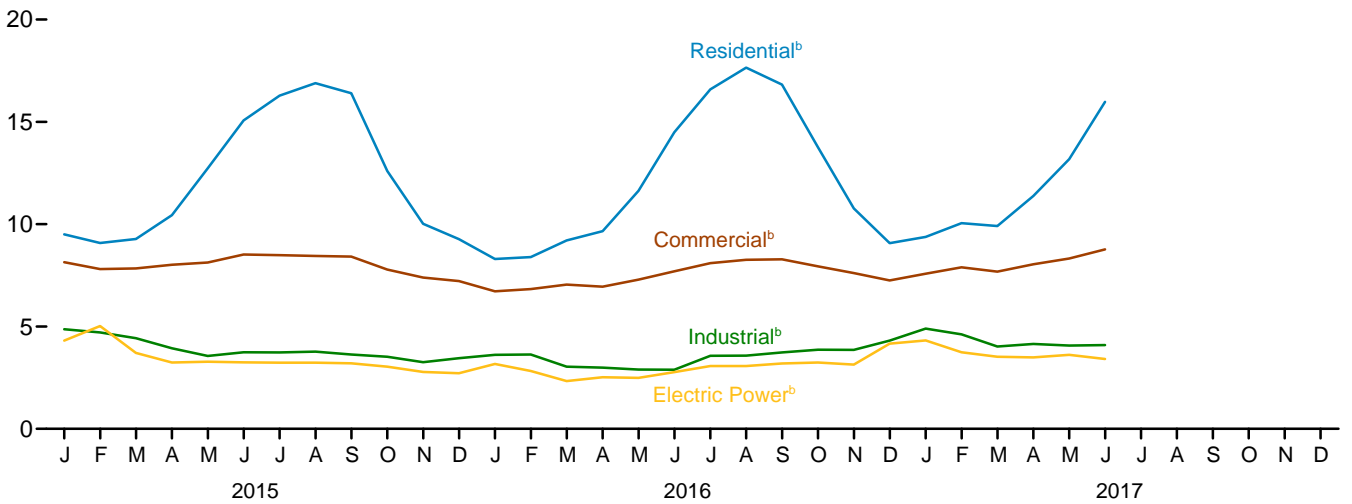

Figure 9.4 Natural Gas Prices
(Dollars^a per Thousand Cubic Feet)

Wellhead and Citygate, 1949–2016

Consuming Sectors, 1967–2016

Consuming Sectors, Monthly

^a Prices are not adjusted for inflation. See "Nominal Dollars" in Glossary.
^b Includes taxes.