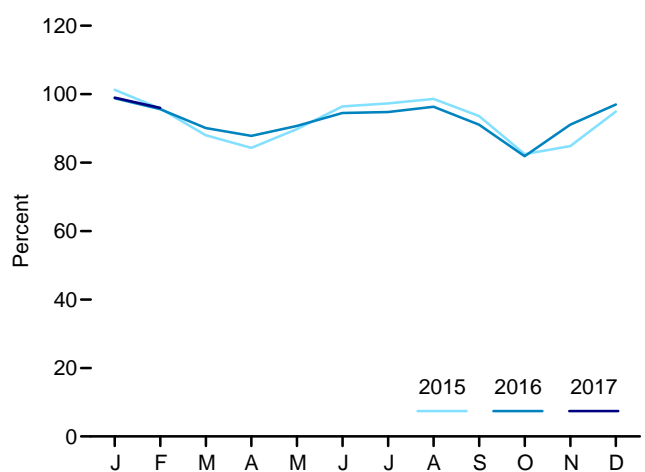

Figure 8.1 Nuclear Energy Overview

Electricity Net Generation, 1957–2016

Nuclear Share of Electricity Net Generation, 1957–2016

Nuclear Electricity Net Generation

Capacity Factor, Monthly

Web Page: <http://www.eia.gov/totalenergy/data/monthly/#nuclear>.
Sources: Tables 7.2a and 8.1.