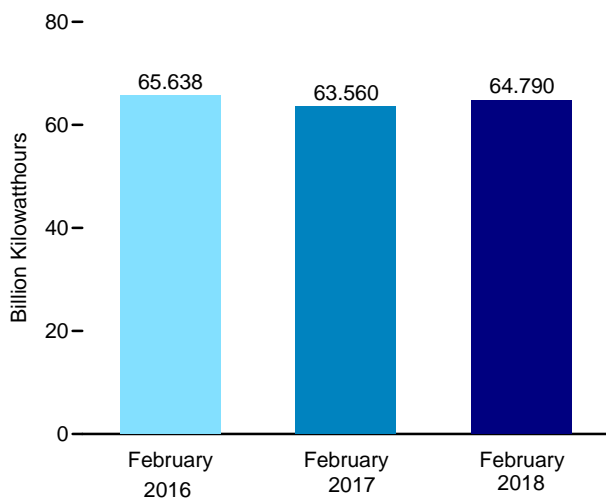

Figure 8.1 Nuclear Energy Overview

Electricity Net Generation, 1957–2017

Nuclear Share of Electricity Net Generation, 1957–2017

Nuclear Electricity Net Generation

Capacity Factor, Monthly

Web Page: <http://www.eia.gov/totalenergy/data/monthly/#nuclear>.
Sources: Tables 7.2a and 8.1.