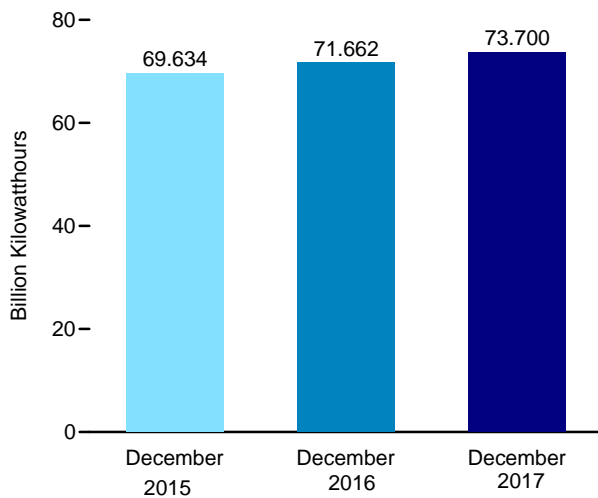

Figure 8.1 Nuclear Energy Overview

Electricity Net Generation, 1957–2017

Nuclear Share of Electricity Net Generation, 1957–2017

Nuclear Electricity Net Generation

Capacity Factor, Monthly

Web Page: <http://www.eia.gov/totalenergy/data/monthly/#nuclear>.
Sources: Tables 7.2a and 8.1.