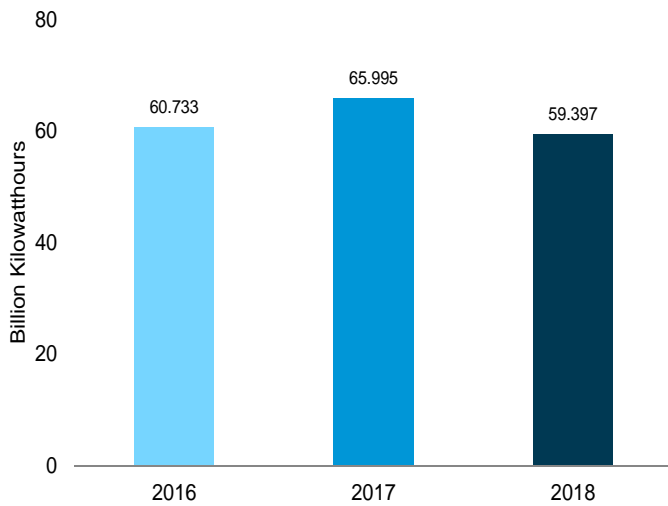

Figure 8.1 Nuclear Energy Overview

Electricity Net Generation, 1957–2017

Nuclear Share of Electricity Net Generation, 1957–2017

Nuclear Electricity Net Generation—October

Capacity Factor, Monthly

Web Page: <http://www.eia.gov/totalenergy/data/monthly/#nuclear>.

Sources: Tables 7.2a and 8.1.