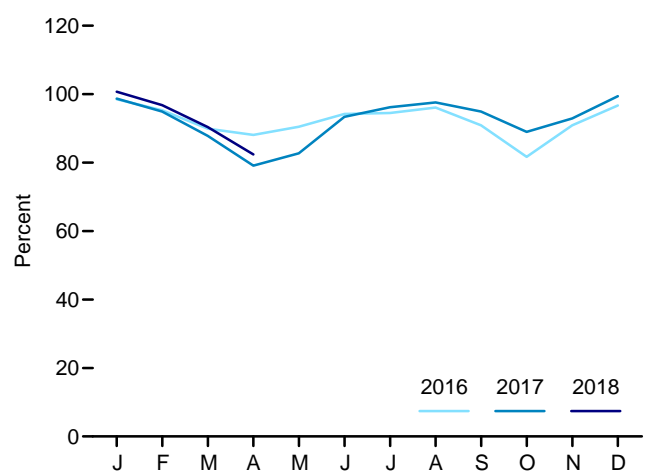

Figure 8.1 Nuclear Energy Overview

Electricity Net Generation, 1957–2017

Nuclear Share of Electricity Net Generation, 1957–2017

Nuclear Electricity Net Generation

Capacity Factor, Monthly

Web Page: <http://www.eia.gov/totalenergy/data/monthly/#nuclear>.
Sources: Tables 7.2a and 8.1.