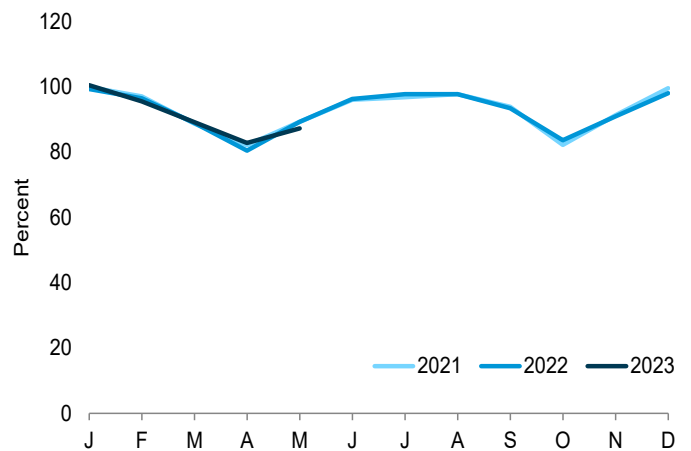

**Figure 8.1 Nuclear Energy Overview**

Electricity Net Generation, 1957–2022

Nuclear Share of Electricity Net Generation, 1957–2022

Nuclear Electricity Net Generation—May

Capacity Factor, Monthly

Web Page: <http://www.eia.gov/totalenergy/data/monthly/#nuclear>.

Sources: Tables 7.2a and 8.1.