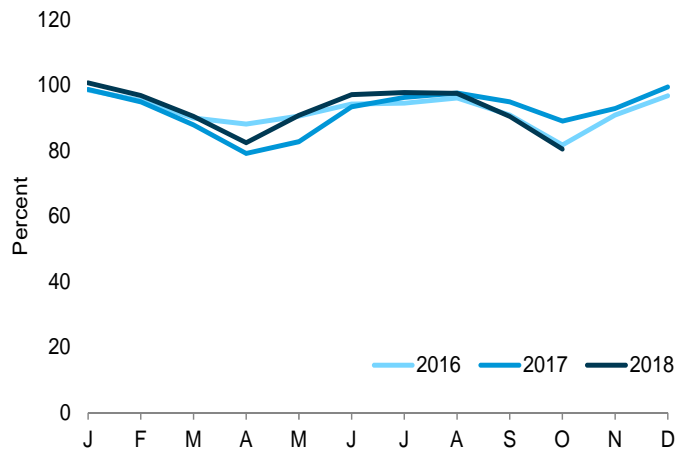

Figure 8.1 Nuclear Energy Overview

Electricity Net Generation, 1957–2017

Nuclear Share of Electricity Net Generation, 1957–2017

Nuclear Electricity Net Generation—October

Capacity Factor, Monthly

Web Page: <http://www.eia.gov/totalenergy/data/monthly/#nuclear>.

Sources: Tables 7.2a and 8.1.