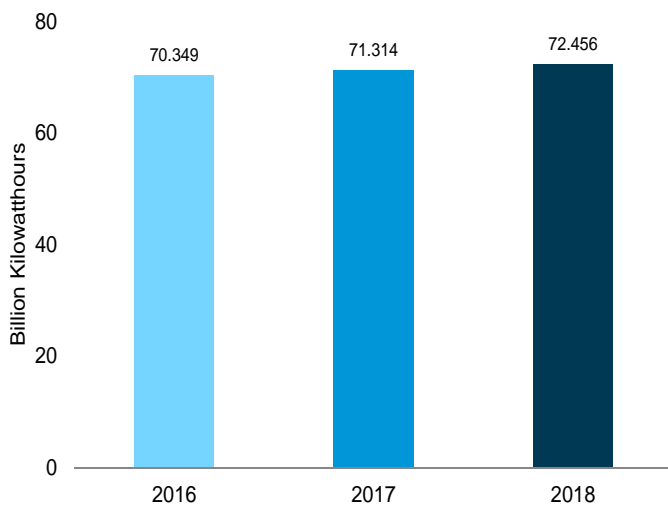

Figure 8.1 Nuclear Energy Overview

Electricity Net Generation, 1957–2017

Nuclear Share of Electricity Net Generation, 1957–2017

Nuclear Electricity Net Generation—July

Capacity Factor, Monthly

Web Page: <http://www.eia.gov/totalenergy/data/monthly/#nuclear>.

Sources: Tables 7.2a and 8.1.