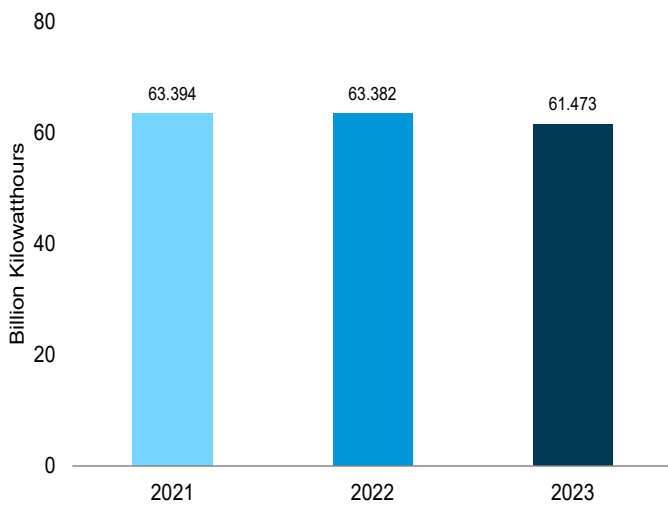

**Figure 8.1 Nuclear Energy Overview**

Electricity Net Generation, 1957–2022

Nuclear Share of Electricity Net Generation, 1957–2022

Nuclear Electricity Net Generation—May

Capacity Factor, Monthly

Web Page: <http://www.eia.gov/totalenergy/data/monthly/#nuclear>.

Sources: Tables 7.2a and 8.1.