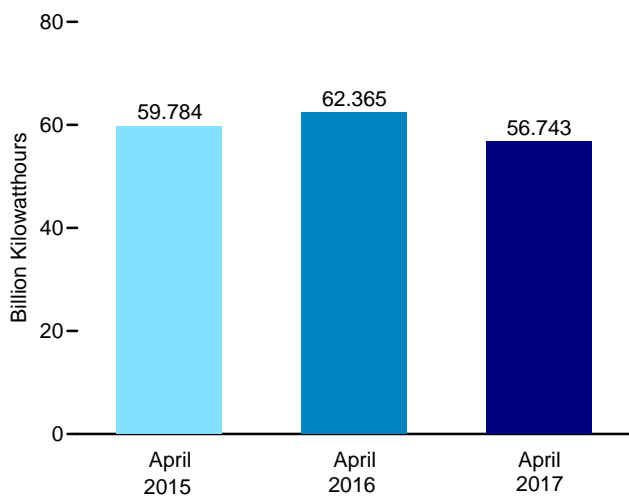

Figure 8.1 Nuclear Energy Overview

Electricity Net Generation, 1957–2016

Nuclear Share of Electricity Net Generation, 1957–2016

Nuclear Electricity Net Generation

Capacity Factor, Monthly

Web Page: <http://www.eia.gov/totalenergy/data/monthly/#nuclear>.
Sources: Tables 7.2a and 8.1.