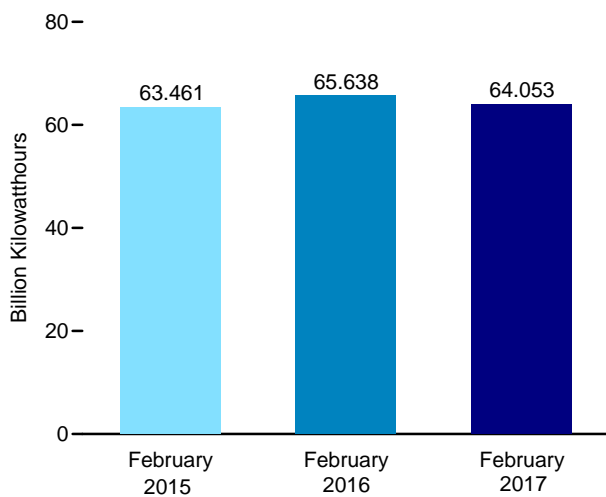

Figure 8.1 Nuclear Energy Overview

Electricity Net Generation, 1957–2016

Nuclear Share of Electricity Net Generation, 1957–2016

Nuclear Electricity Net Generation

Capacity Factor, Monthly

Web Page: <http://www.eia.gov/totalenergy/data/monthly/#nuclear>.
Sources: Tables 7.2a and 8.1.