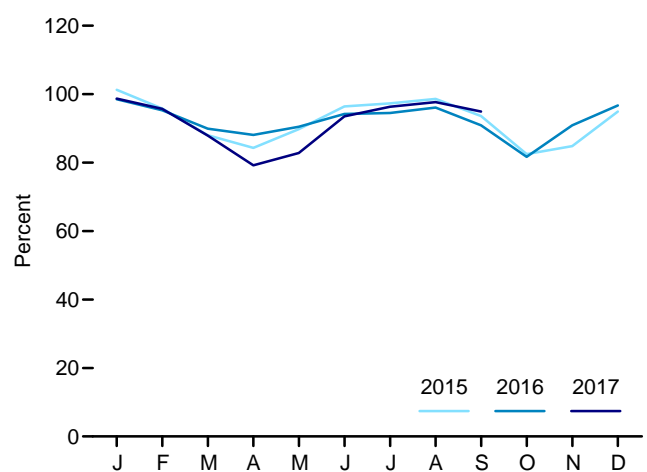

Figure 8.1 Nuclear Energy Overview

Electricity Net Generation, 1957–2016

Nuclear Share of Electricity Net Generation, 1957–2016

Nuclear Electricity Net Generation

Capacity Factor, Monthly

Web Page: <http://www.eia.gov/totalenergy/data/monthly/#nuclear>.
Sources: Tables 7.2a and 8.1.