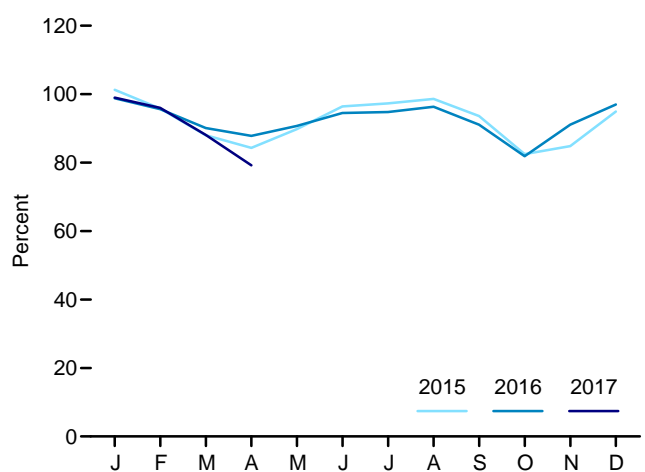

Figure 8.1 Nuclear Energy Overview

Electricity Net Generation, 1957–2016

Nuclear Share of Electricity Net Generation, 1957–2016

Nuclear Electricity Net Generation

Capacity Factor, Monthly

Web Page: <http://www.eia.gov/totalenergy/data/monthly/#nuclear>.
Sources: Tables 7.2a and 8.1.