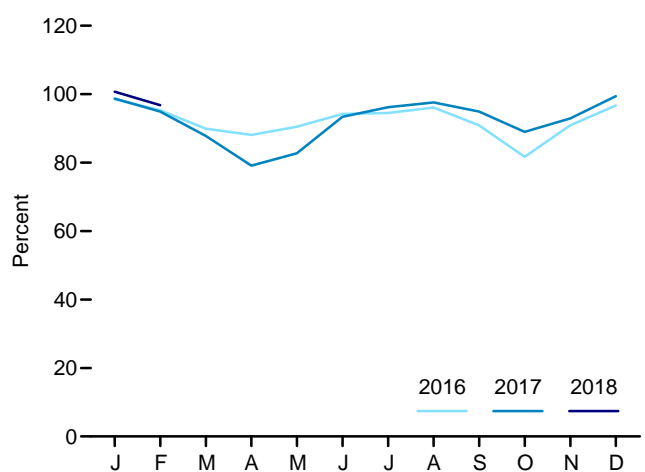

Figure 8.1 Nuclear Energy Overview

Electricity Net Generation, 1957–2017

Nuclear Share of Electricity Net Generation, 1957–2017

Nuclear Electricity Net Generation

Capacity Factor, Monthly

Web Page: <http://www.eia.gov/totalenergy/data/monthly/#nuclear>.
Sources: Tables 7.2a and 8.1.