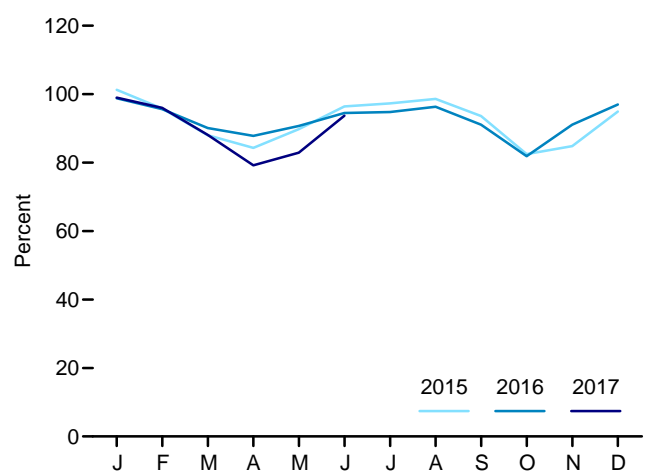

Figure 8.1 Nuclear Energy Overview

Electricity Net Generation, 1957–2016

Nuclear Share of Electricity Net Generation, 1957–2016

Nuclear Electricity Net Generation

Capacity Factor, Monthly

Web Page: <http://www.eia.gov/totalenergy/data/monthly/#nuclear>.
Sources: Tables 7.2a and 8.1.