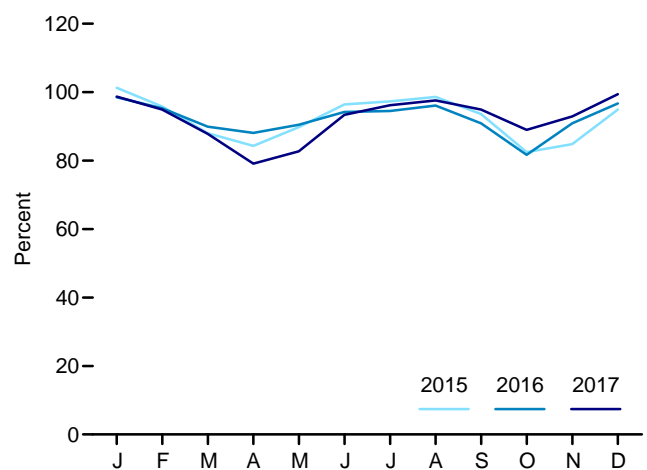

Figure 8.1 Nuclear Energy Overview

Electricity Net Generation, 1957–2017

Nuclear Share of Electricity Net Generation, 1957–2017

Nuclear Electricity Net Generation

Capacity Factor, Monthly

Web Page: <http://www.eia.gov/totalenergy/data/monthly/#nuclear>.
Sources: Tables 7.2a and 8.1.