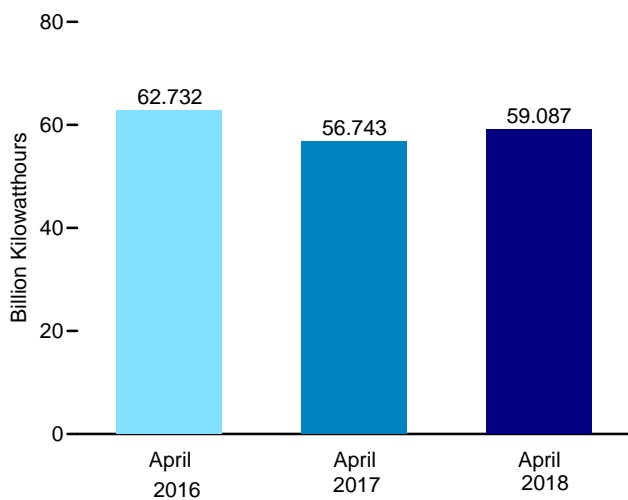

Figure 8.1 Nuclear Energy Overview

Electricity Net Generation, 1957–2017

Nuclear Share of Electricity Net Generation, 1957–2017

Nuclear Electricity Net Generation

Capacity Factor, Monthly

Web Page: <http://www.eia.gov/totalenergy/data/monthly/#nuclear>.
Sources: Tables 7.2a and 8.1.