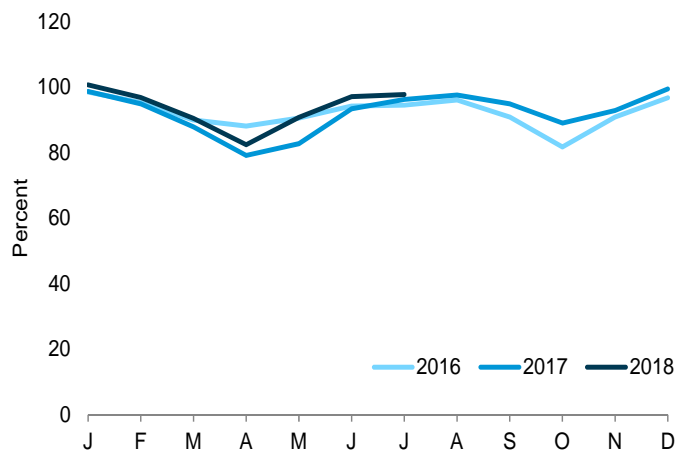

Figure 8.1 Nuclear Energy Overview

Electricity Net Generation, 1957–2017

Nuclear Share of Electricity Net Generation, 1957–2017

Nuclear Electricity Net Generation—July

Capacity Factor, Monthly

Web Page: <http://www.eia.gov/totalenergy/data/monthly/#nuclear>.

Sources: Tables 7.2a and 8.1.