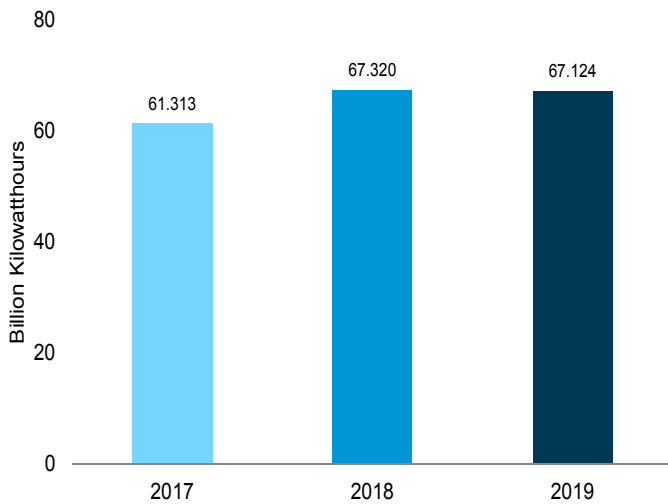

Figure 8.1 Nuclear Energy Overview

Electricity Net Generation, 1957–2018

Nuclear Share of Electricity Net Generation, 1957–2018

Nuclear Electricity Net Generation—May

Capacity Factor, Monthly

Web Page: <http://www.eia.gov/totalenergy/data/monthly/#nuclear>.
Sources: Tables 7.2a and 8.1.