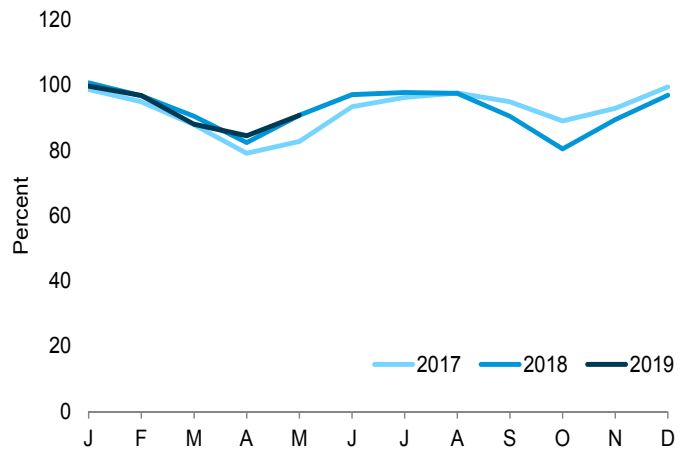

Figure 8.1 Nuclear Energy Overview

Electricity Net Generation, 1957–2018

Nuclear Share of Electricity Net Generation, 1957–2018

Nuclear Electricity Net Generation—May

Capacity Factor, Monthly

Web Page: <http://www.eia.gov/totalenergy/data/monthly/#nuclear>.
Sources: Tables 7.2a and 8.1.