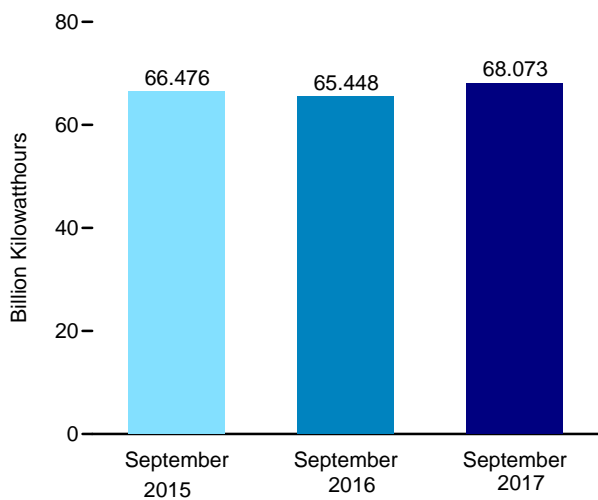

Figure 8.1 Nuclear Energy Overview

Electricity Net Generation, 1957–2016

Nuclear Share of Electricity Net Generation, 1957–2016

Nuclear Electricity Net Generation

Capacity Factor, Monthly

Web Page: <http://www.eia.gov/totalenergy/data/monthly/#nuclear>.
Sources: Tables 7.2a and 8.1.