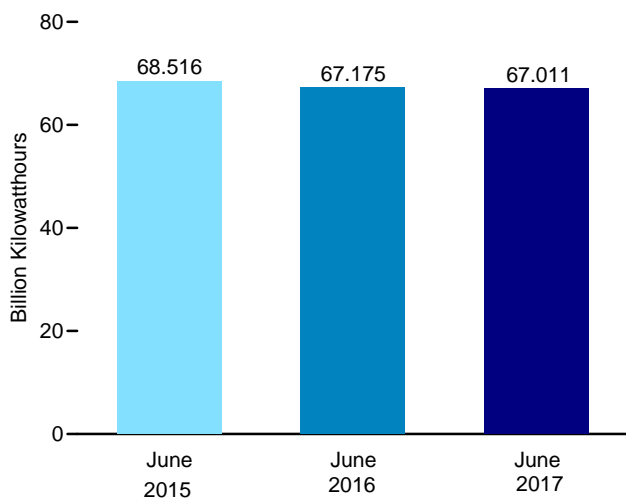

Figure 8.1 Nuclear Energy Overview

Electricity Net Generation, 1957–2016

Nuclear Share of Electricity Net Generation, 1957–2016

Nuclear Electricity Net Generation

Capacity Factor, Monthly

Web Page: <http://www.eia.gov/totalenergy/data/monthly/#nuclear>.
Sources: Tables 7.2a and 8.1.