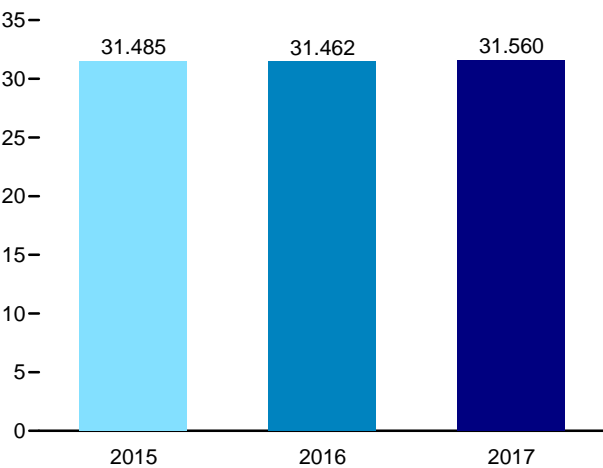

Figure 2.4 Industrial Sector Energy Consumption
(Quadrillion Btu)

By Major Source, 1949–2017

By Major Source, Monthly

Total, January–December

By Major Source, December 2017

^a Electricity retail sales.
Web Page: <http://www.eia.gov/totalenergy/data/monthly/#consumption>.
Source: Table 2.4.