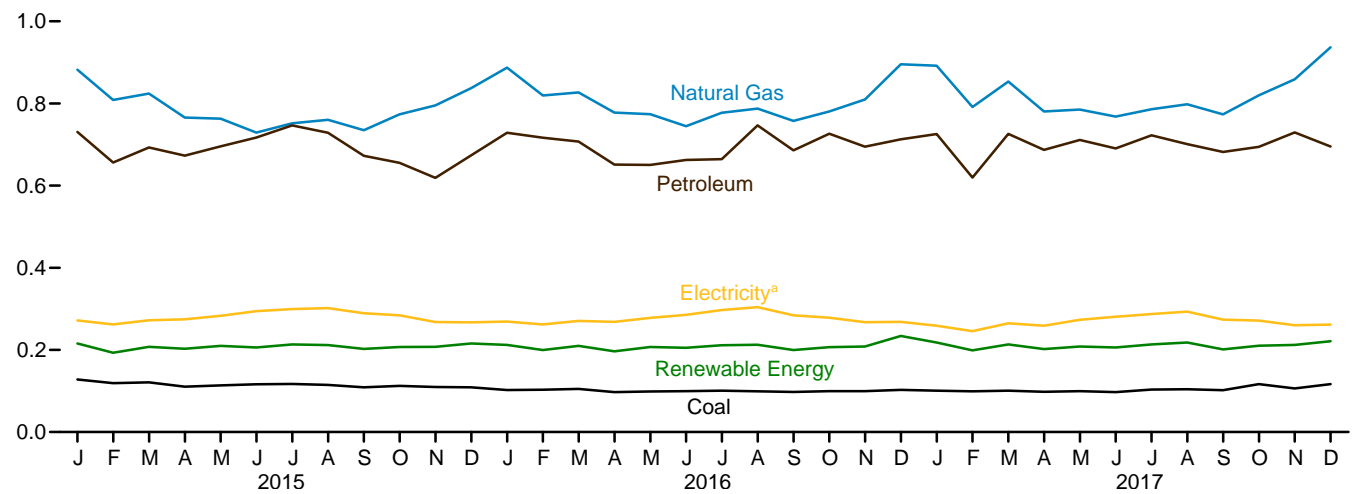

Figure 2.4 Industrial Sector Energy Consumption
(Quadrillion Btu)

By Major Source, 1949–2017

By Major Source, Monthly

Total, January–December

By Major Source, December 2017

^a Electricity retail sales.
Web Page: <http://www.eia.gov/totalenergy/data/monthly/#consumption>.
Source: Table 2.4.