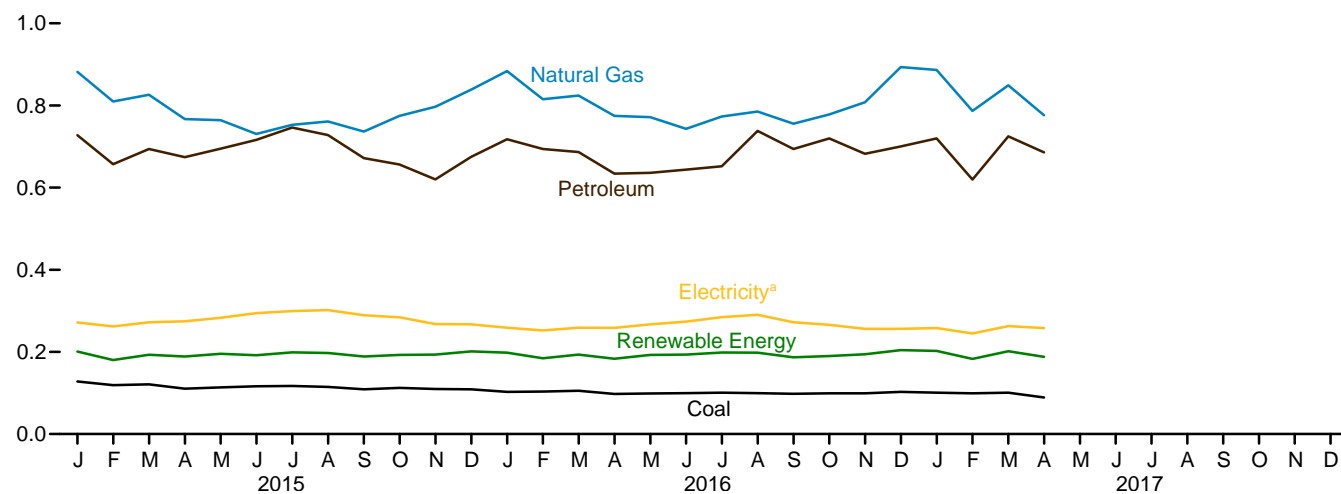

Figure 2.4 Industrial Sector Energy Consumption
(Quadrillion Btu)

By Major Source, 1949–2016

By Major Source, Monthly

Total, January–April

By Major Source, April 2017

^a Electricity retail sales.
Web Page: <http://www.eia.gov/totalenergy/data/monthly/#consumption>.
Source: Table 2.4.