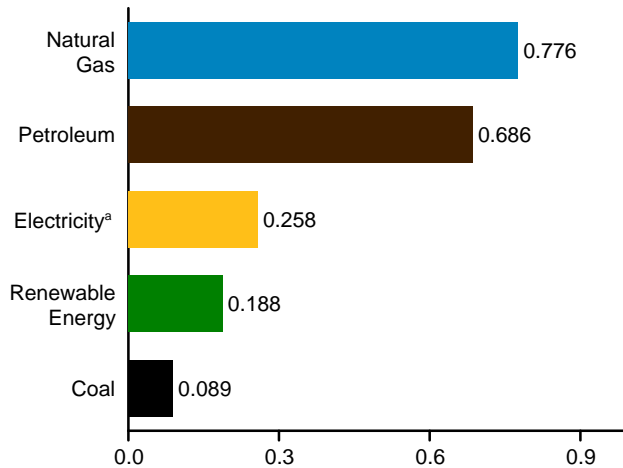

Figure 2.4 Industrial Sector Energy Consumption
(Quadrillion Btu)

By Major Source, 1949–2016

By Major Source, Monthly

Total, January–April

By Major Source, April 2017

^a Electricity retail sales.
Web Page: <http://www.eia.gov/totalenergy/data/monthly/#consumption>.
Source: Table 2.4.