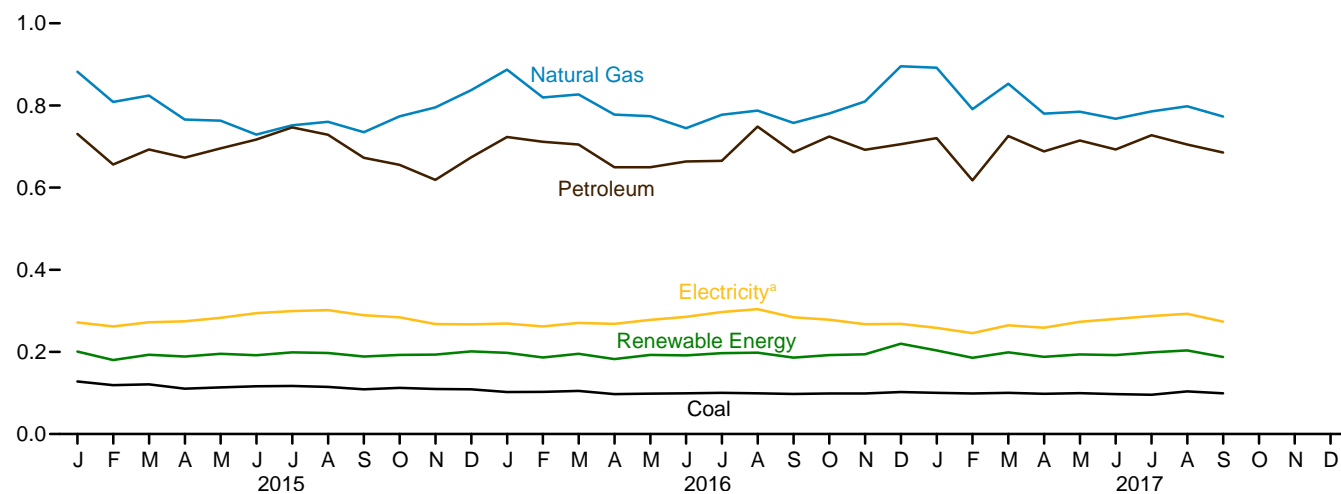

Figure 2.4 Industrial Sector Energy Consumption
(Quadrillion Btu)

By Major Source, 1949–2016

By Major Source, Monthly

Total, January–September

By Major Source, September 2017

^a Electricity retail sales.
Web Page: <http://www.eia.gov/totalenergy/data/monthly/#consumption>.
Source: Table 2.4.