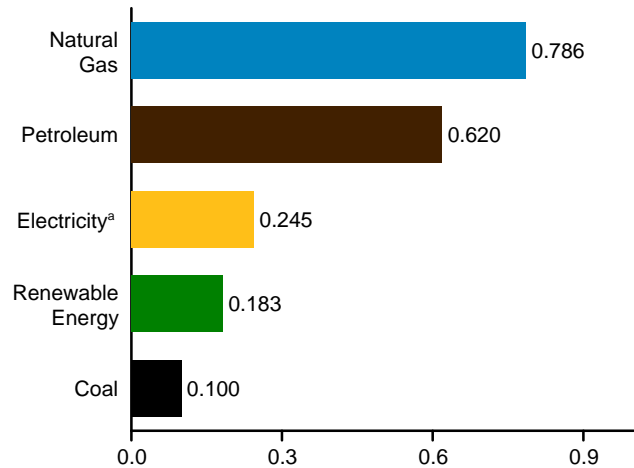

Figure 2.4 Industrial Sector Energy Consumption
(Quadrillion Btu)

By Major Source, 1949–2016

By Major Source, Monthly

Total, January–February

By Major Source, February 2017

^a Electricity retail sales.
Web Page: <http://www.eia.gov/totalenergy/data/monthly/#consumption>.
Source: Table 2.4.