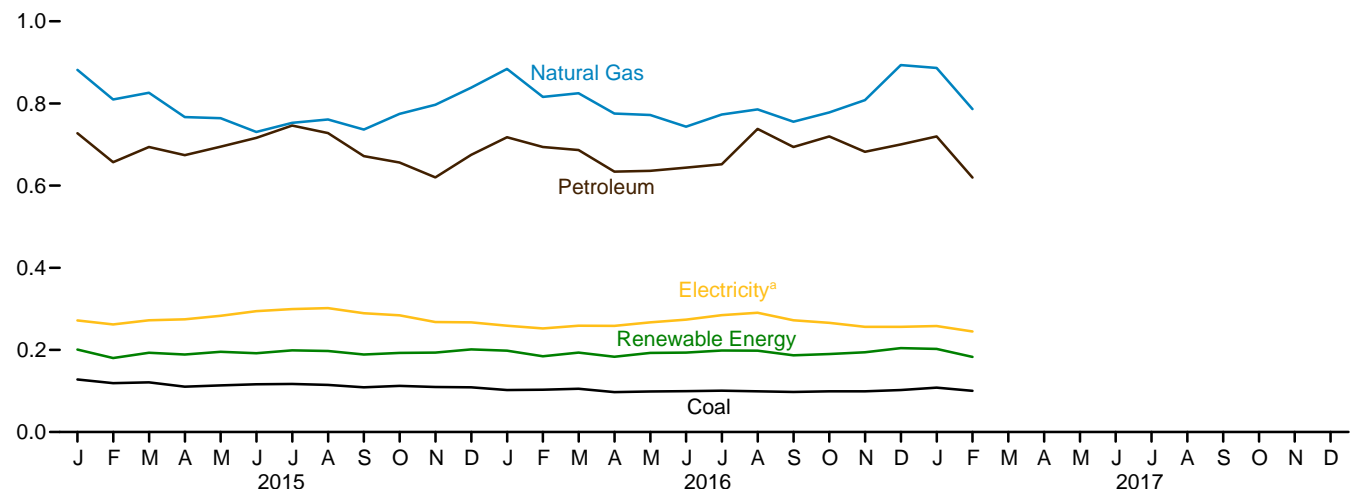

Figure 2.4 Industrial Sector Energy Consumption
(Quadrillion Btu)

By Major Source, 1949–2016

By Major Source, Monthly

Total, January–February

By Major Source, February 2017

^a Electricity retail sales.
Web Page: <http://www.eia.gov/totalenergy/data/monthly/#consumption>.
Source: Table 2.4.