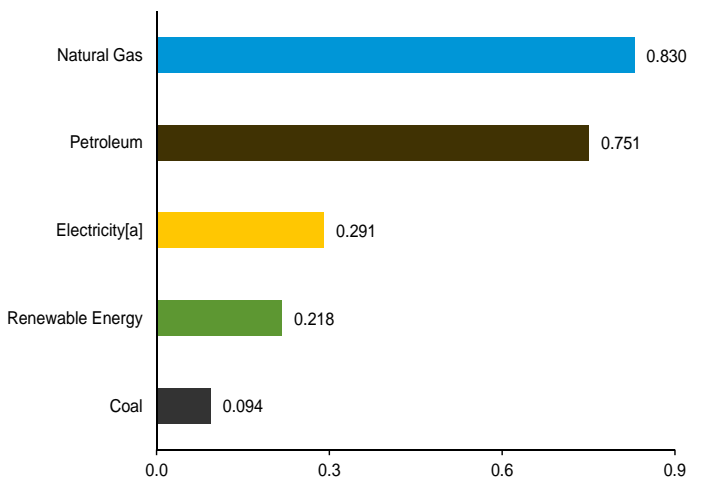

**Figure 2.4 Industrial Sector Energy Consumption**

(Quadrillion Btu)

By Major Source, 1949–2017

By Major Source, Monthly

Total, January–July

By Major Source, July 2018

[a] Energy retail sales.

Web Page: <http://www.eia.gov/totalenergy/data/monthly/#consumption>.

Source: Table 2.4.