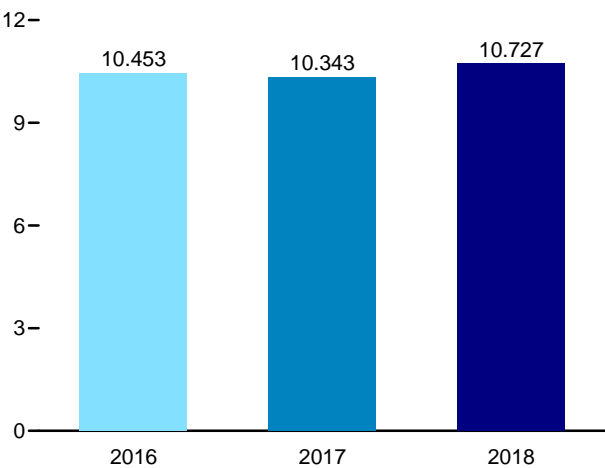

**Figure 2.4 Industrial Sector Energy Consumption**  
(Quadrillion Btu)

By Major Source, 1949–2017

By Major Source, Monthly

Total, January–April

By Major Source, April 2018

<sup>a</sup> Electricity retail sales.  
Web Page: <http://www.eia.gov/totalenergy/data/monthly/#consumption>.  
Source: Table 2.4.