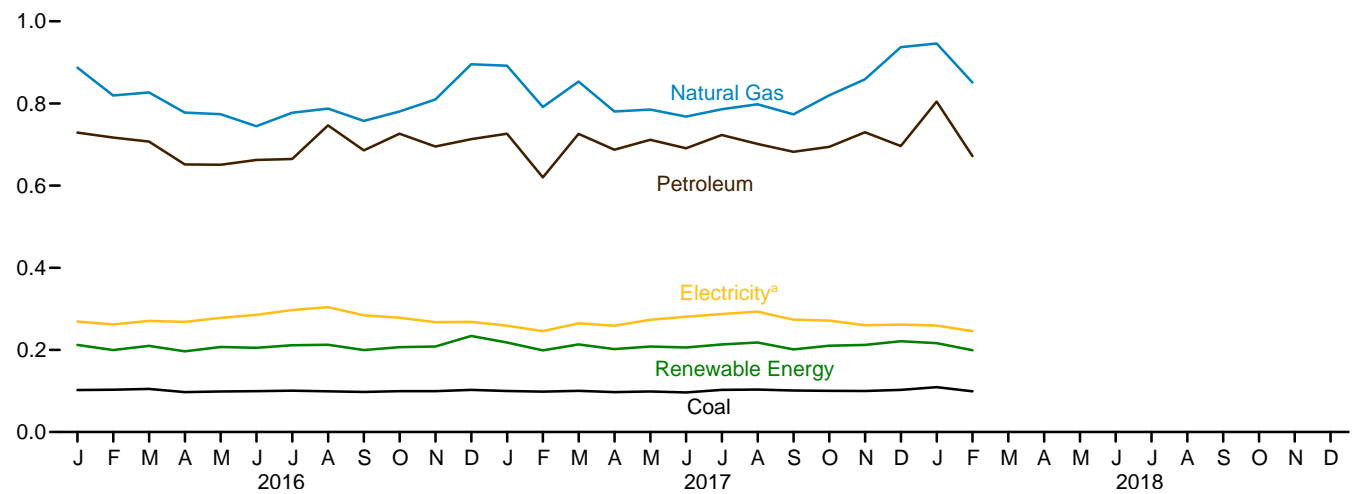

Figure 2.4 Industrial Sector Energy Consumption
(Quadrillion Btu)

By Major Source, 1949–2017

By Major Source, Monthly

Total, January–February

By Major Source, February 2018

^a Electricity retail sales.
Web Page: <http://www.eia.gov/totalenergy/data/monthly/#consumption>.
Source: Table 2.4.