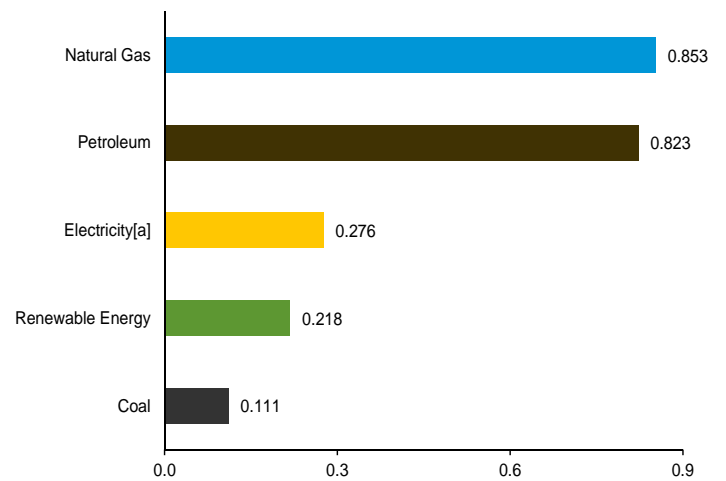

**Figure 2.4 Industrial Sector Energy Consumption**

(Quadrillion Btu)

By Major Source, 1949–2017

By Major Source, Monthly

Total, January–October

By Major Source, October 2018

[a] Electricity retail sales.

Web Page: <http://www.eia.gov/totalenergy/data/monthly/#consumption>.

Source: Table 2.4.