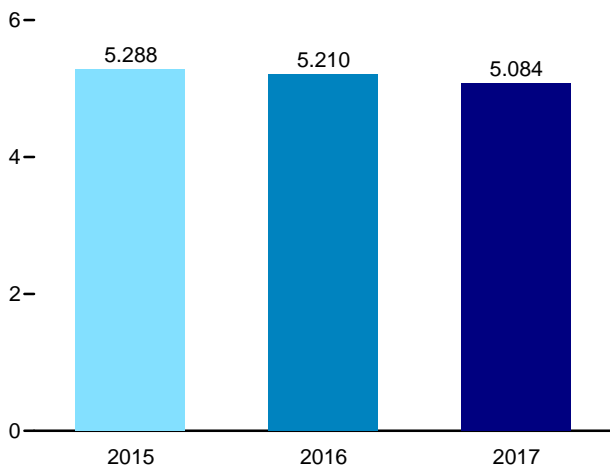

Figure 2.4 Industrial Sector Energy Consumption
(Quadrillion Btu)

By Major Source, 1949–2016

By Major Source, Monthly

Total, January–February

By Major Source, February 2017

^a Electricity retail sales.
Web Page: <http://www.eia.gov/totalenergy/data/monthly/#consumption>.
Source: Table 2.4.