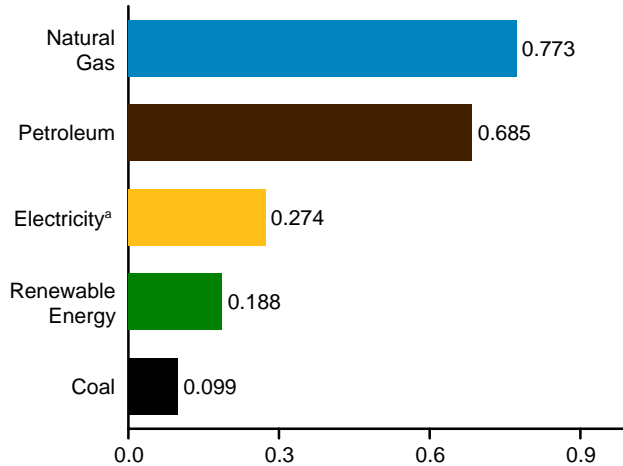

Figure 2.4 Industrial Sector Energy Consumption
(Quadrillion Btu)

By Major Source, 1949–2016

By Major Source, Monthly

Total, January–September

By Major Source, September 2017

^a Electricity retail sales.
Web Page: <http://www.eia.gov/totalenergy/data/monthly/#consumption>.
Source: Table 2.4.