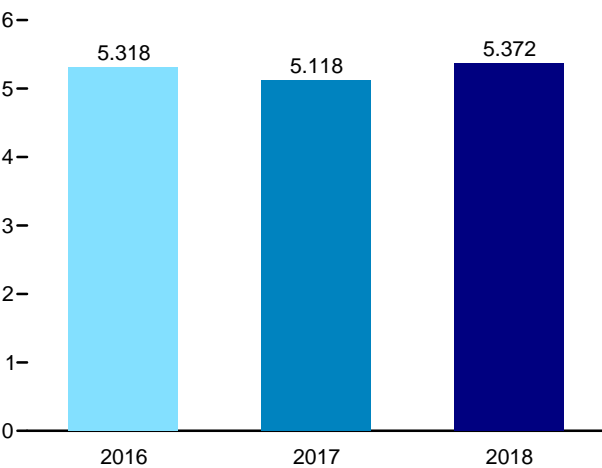

Figure 2.4 Industrial Sector Energy Consumption
(Quadrillion Btu)

By Major Source, 1949–2017

By Major Source, Monthly

Total, January–February

By Major Source, February 2018

^a Electricity retail sales.
Web Page: <http://www.eia.gov/totalenergy/data/monthly/#consumption>.
Source: Table 2.4.