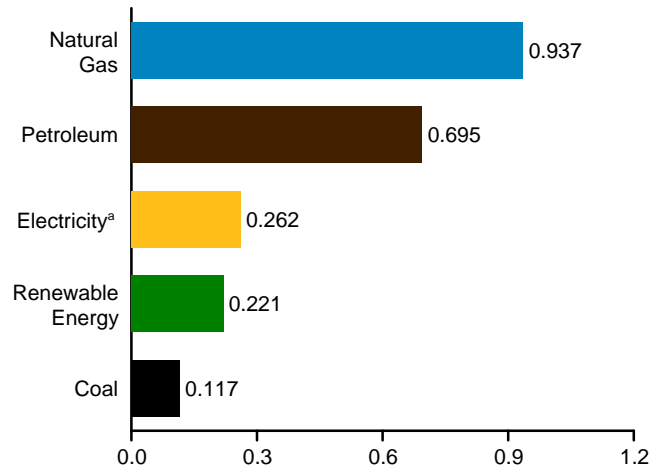

Figure 2.4 Industrial Sector Energy Consumption
(Quadrillion Btu)

By Major Source, 1949–2017

By Major Source, Monthly

Total, January–December

By Major Source, December 2017

^a Electricity retail sales.
Web Page: <http://www.eia.gov/totalenergy/data/monthly/#consumption>.
Source: Table 2.4.