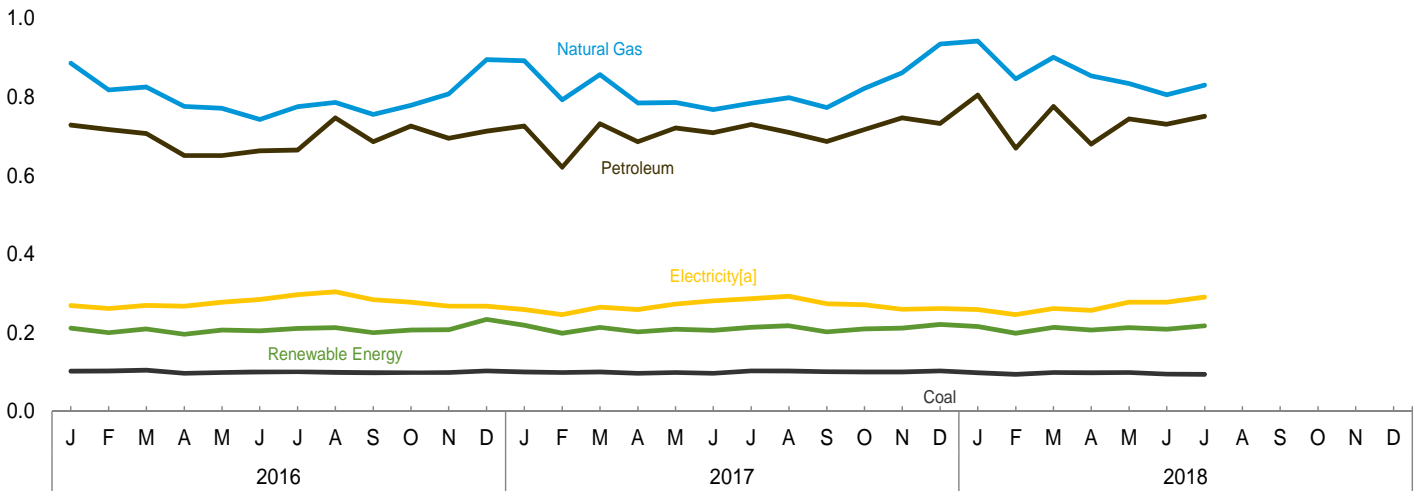

**Figure 2.4 Industrial Sector Energy Consumption**

(Quadrillion Btu)

By Major Source, 1949–2017

By Major Source, Monthly

Total, January–July

By Major Source, July 2018

[a] Energy retail sales.

Web Page: <http://www.eia.gov/totalenergy/data/monthly/#consumption>.

Source: Table 2.4.