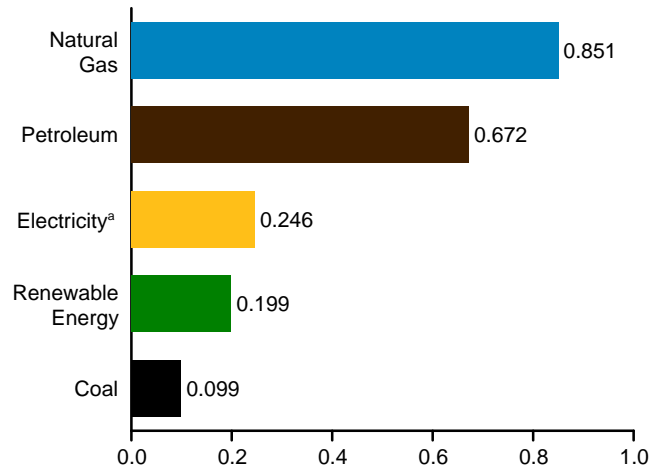

Figure 2.4 Industrial Sector Energy Consumption
(Quadrillion Btu)

By Major Source, 1949–2017

By Major Source, Monthly

Total, January–February

By Major Source, February 2018

^a Electricity retail sales.
Web Page: <http://www.eia.gov/totalenergy/data/monthly/#consumption>.
Source: Table 2.4.