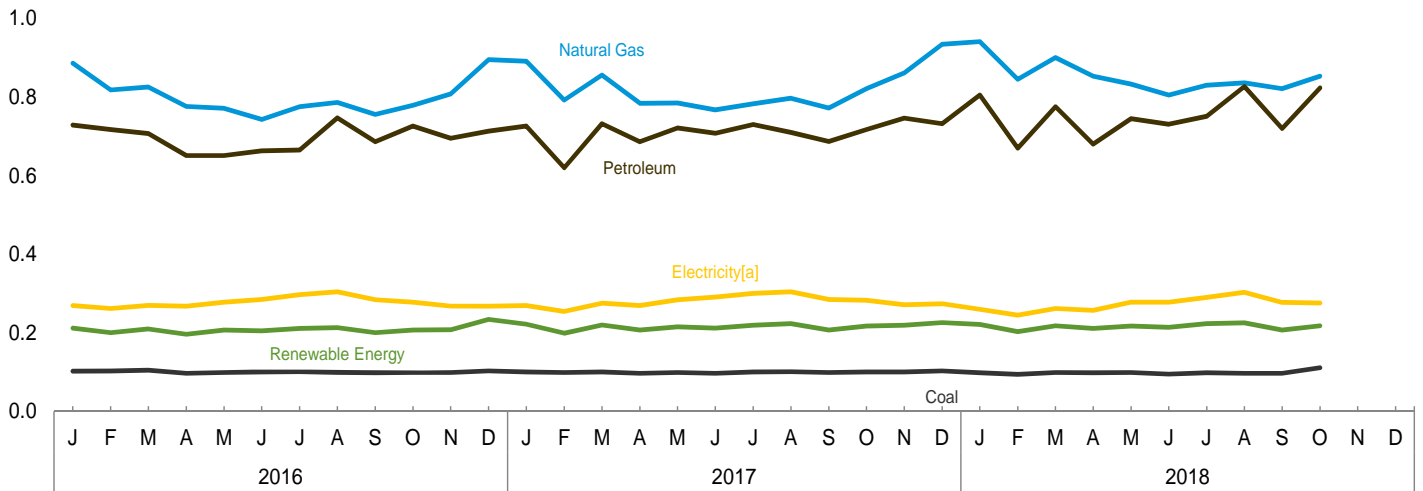

**Figure 2.4 Industrial Sector Energy Consumption**

(Quadrillion Btu)

By Major Source, 1949–2017

By Major Source, Monthly

Total, January–October

By Major Source, October 2018

[a] Electricity retail sales.

Web Page: <http://www.eia.gov/totalenergy/data/monthly/#consumption>.

Source: Table 2.4.