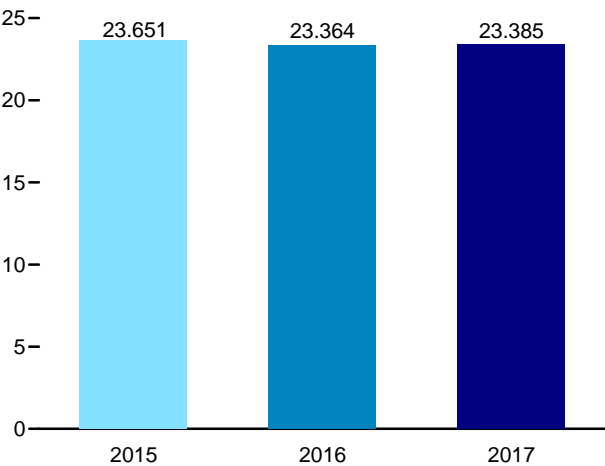

Figure 2.4 Industrial Sector Energy Consumption
(Quadrillion Btu)

By Major Source, 1949–2016

By Major Source, Monthly

Total, January–September

By Major Source, September 2017

^a Electricity retail sales.
Web Page: <http://www.eia.gov/totalenergy/data/monthly/#consumption>.
Source: Table 2.4.