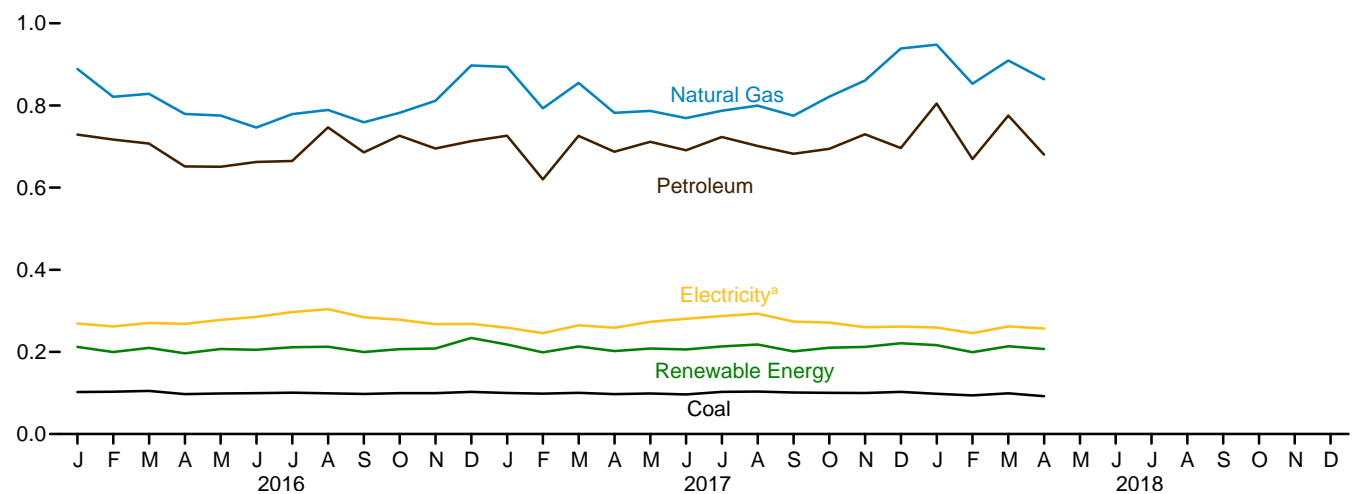

**Figure 2.4 Industrial Sector Energy Consumption**  
(Quadrillion Btu)

By Major Source, 1949–2017

By Major Source, Monthly

Total, January–April

By Major Source, April 2018

<sup>a</sup> Electricity retail sales.  
Web Page: <http://www.eia.gov/totalenergy/data/monthly/#consumption>.  
Source: Table 2.4.