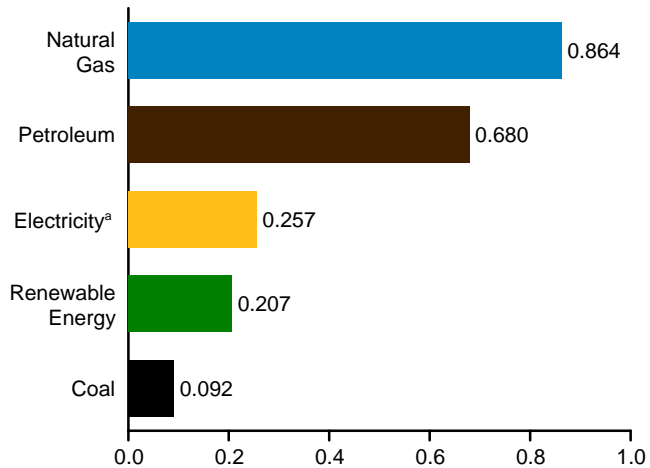

**Figure 2.4 Industrial Sector Energy Consumption**  
(Quadrillion Btu)

By Major Source, 1949–2017

By Major Source, Monthly

Total, January–April

By Major Source, April 2018

<sup>a</sup> Electricity retail sales.  
Web Page: <http://www.eia.gov/totalenergy/data/monthly/#consumption>.  
Source: Table 2.4.