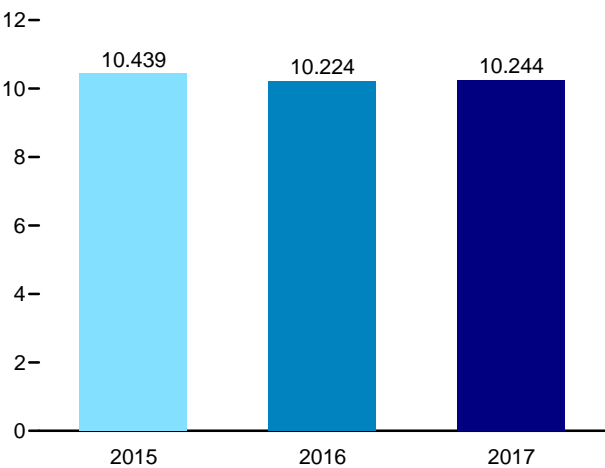

Figure 2.4 Industrial Sector Energy Consumption
(Quadrillion Btu)

By Major Source, 1949–2016

By Major Source, Monthly

Total, January–April

By Major Source, April 2017

^a Electricity retail sales.
Web Page: <http://www.eia.gov/totalenergy/data/monthly/#consumption>.
Source: Table 2.4.