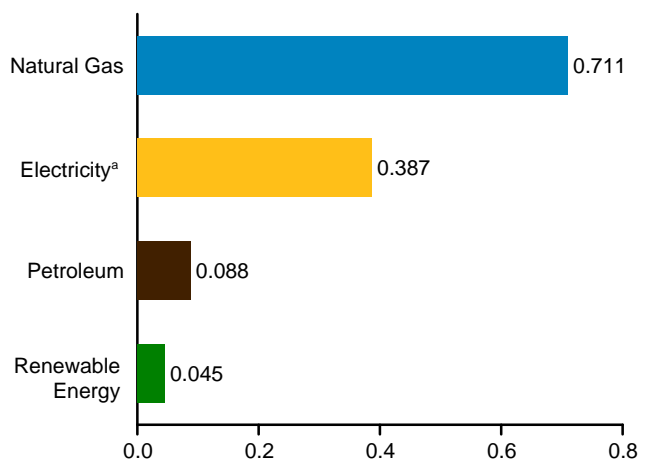

Figure 2.2 Residential Sector Energy Consumption
(Quadrillion Btu)

By Major Source, 1949–2017

By Major Source, Monthly

Total, January–February

By Major Source, February 2018

^a Electricity retail sales.
Web Page: <http://www.eia.gov/totalenergy/data/monthly/#consumption>.
Source: Table 2.2.