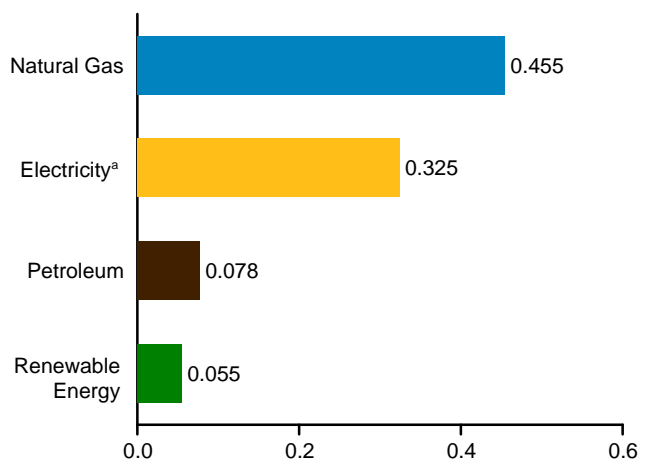

Figure 2.2 Residential Sector Energy Consumption
(Quadrillion Btu)

By Major Source, 1949–2017

By Major Source, Monthly

Total, January–April

By Major Source, April 2018

^a Electricity retail sales.
Web Page: <http://www.eia.gov/totalenergy/data/monthly/#consumption>.
Source: Table 2.2.