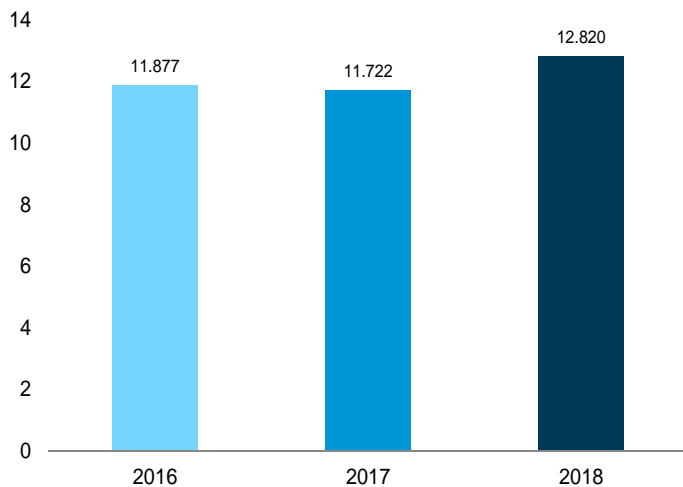

**Figure 2.2 Residential Sector Energy Consumption**

(Quadrillion Btu)

By Major Source, 1949–2017

By Major Source, Monthly

Total, January–July

By Major Source, July 2018

[a] Energy retail sales.

Web Page: <http://www.eia.gov/totalenergy/data/monthly/#consumption>.

Source: Table 2.2.