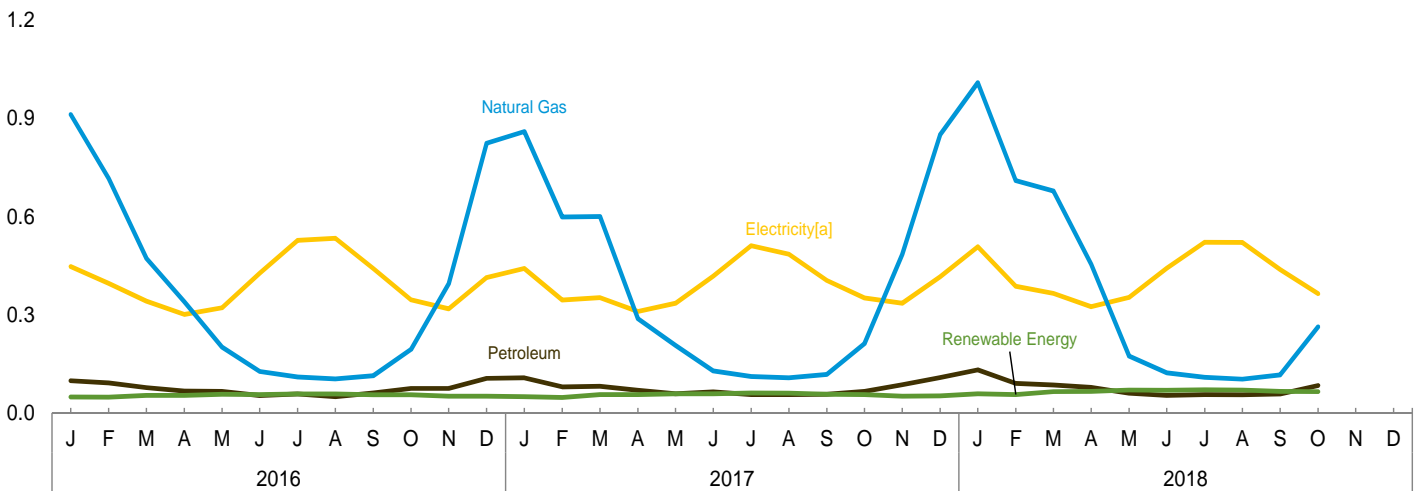

Figure 2.2 Residential Sector Energy Consumption

(Quadrillion Btu)

By Major Source, 1949–2017

By Major Source, Monthly

Total, January–October

By Major Source, October 2018

[a] Electricity retail sales.

Web Page: <http://www.eia.gov/totalenergy/data/monthly/#consumption>.

Source: Table 2.2.