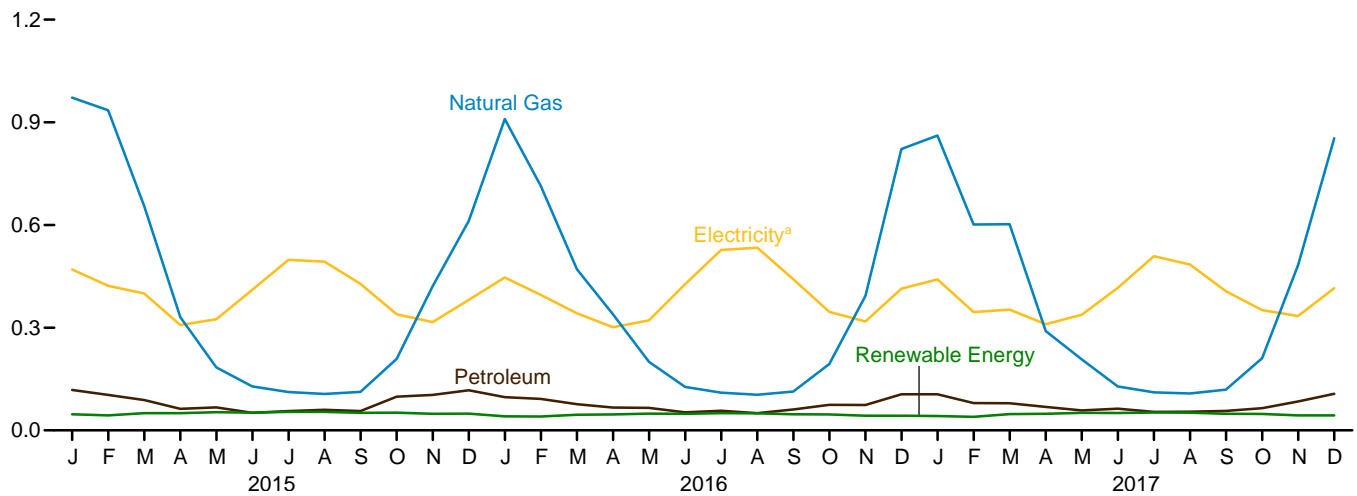

Figure 2.2 Residential Sector Energy Consumption
(Quadrillion Btu)

By Major Source, 1949–2017

By Major Source, Monthly

Total, January–December

By Major Source, December 2017

^a Electricity retail sales.
Web Page: <http://www.eia.gov/totalenergy/data/monthly/#consumption>.
Source: Table 2.2.