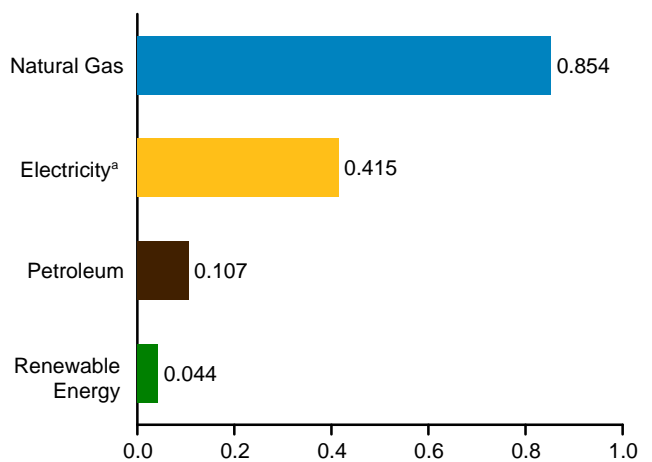

Figure 2.2 Residential Sector Energy Consumption
(Quadrillion Btu)

By Major Source, 1949–2017

By Major Source, Monthly

Total, January–December

By Major Source, December 2017

^a Electricity retail sales.
Web Page: <http://www.eia.gov/totalenergy/data/monthly/#consumption>.
Source: Table 2.2.