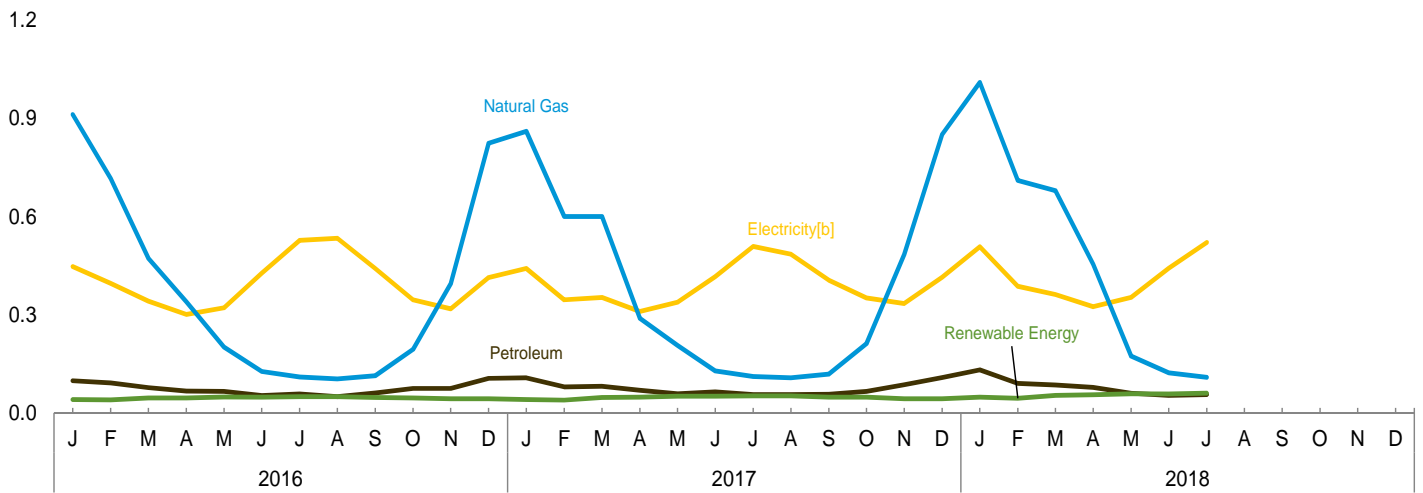

**Figure 2.2 Residential Sector Energy Consumption**

(Quadrillion Btu)

By Major Source, 1949–2017

By Major Source, Monthly

Total, January–July

By Major Source, July 2018

[a] Energy retail sales.

Web Page: <http://www.eia.gov/totalenergy/data/monthly/#consumption>.

Source: Table 2.2.