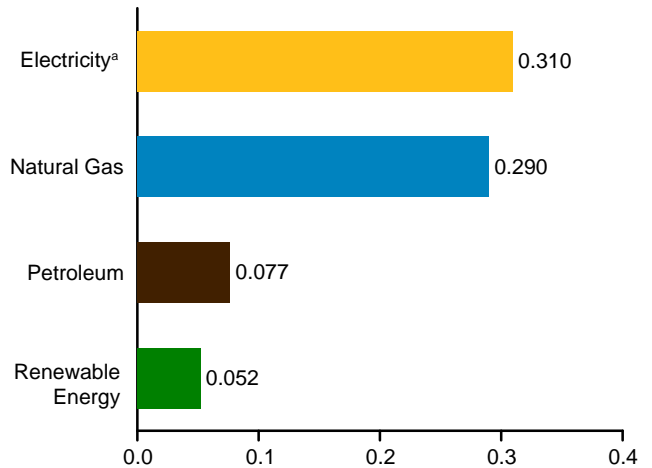

**Figure 2.2 Residential Sector Energy Consumption**  
(Quadrillion Btu)

By Major Source, 1949–2016

By Major Source, Monthly

Total, January–April

By Major Source, April 2017

<sup>a</sup> Electricity retail sales.  
Web Page: <http://www.eia.gov/totalenergy/data/monthly/#consumption>.  
Source: Table 2.2.