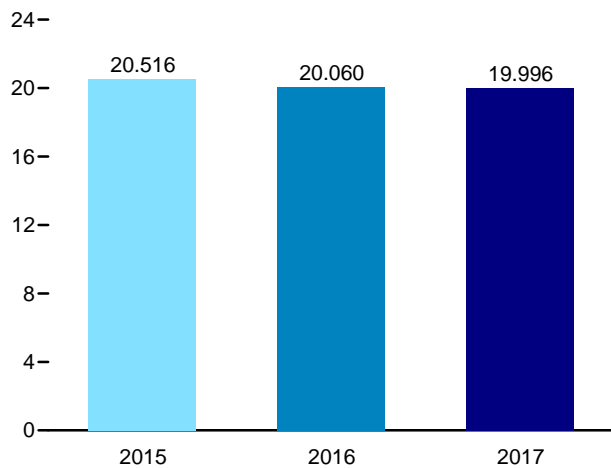

Figure 2.2 Residential Sector Energy Consumption
(Quadrillion Btu)

By Major Source, 1949–2017

By Major Source, Monthly

Total, January–December

By Major Source, December 2017

^a Electricity retail sales.
Web Page: <http://www.eia.gov/totalenergy/data/monthly/#consumption>.
Source: Table 2.2.