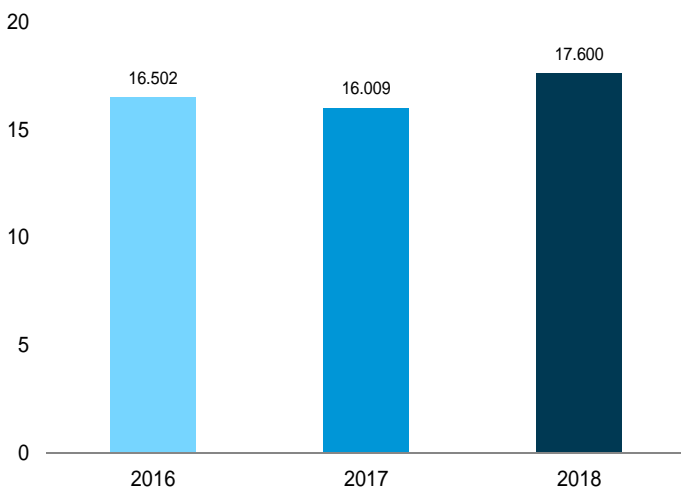

Figure 2.2 Residential Sector Energy Consumption

(Quadrillion Btu)

By Major Source, 1949–2017

By Major Source, Monthly

Total, January–October

By Major Source, October 2018

[a] Electricity retail sales.

Web Page: <http://www.eia.gov/totalenergy/data/monthly/#consumption>.

Source: Table 2.2.