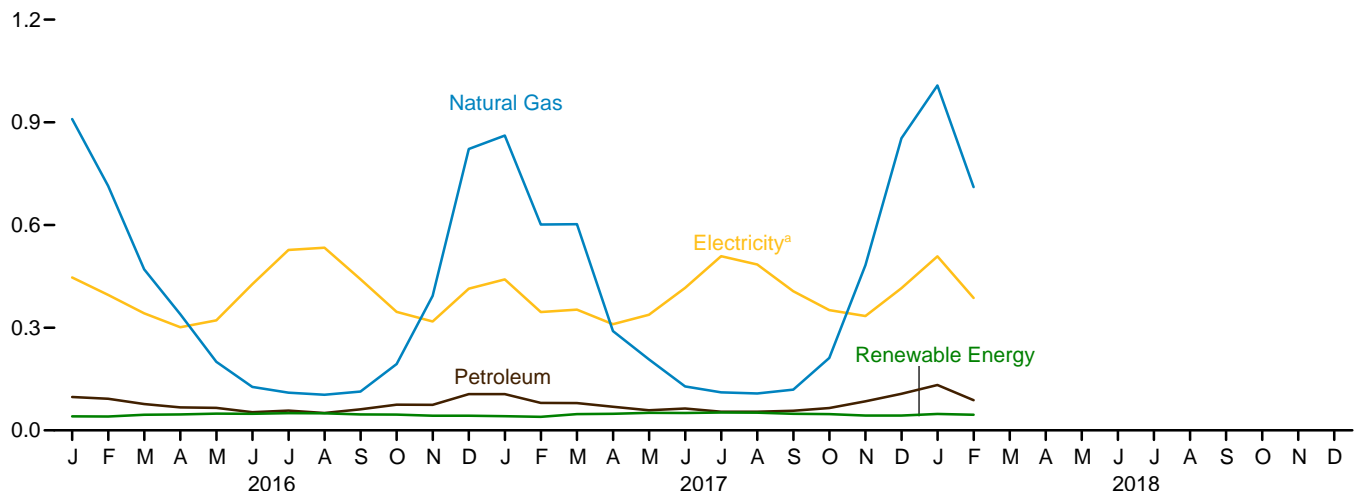

Figure 2.2 Residential Sector Energy Consumption
(Quadrillion Btu)

By Major Source, 1949–2017

By Major Source, Monthly

Total, January–February

By Major Source, February 2018

^a Electricity retail sales.
Web Page: <http://www.eia.gov/totalenergy/data/monthly/#consumption>.
Source: Table 2.2.