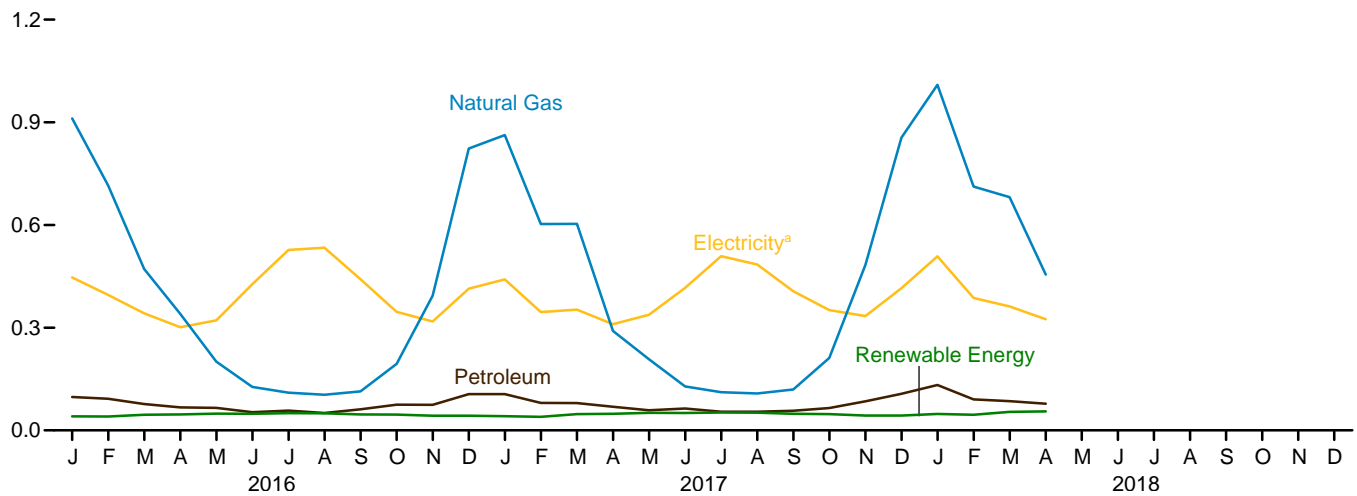

Figure 2.2 Residential Sector Energy Consumption
(Quadrillion Btu)

By Major Source, 1949–2017

By Major Source, Monthly

Total, January–April

By Major Source, April 2018

^a Electricity retail sales.
Web Page: <http://www.eia.gov/totalenergy/data/monthly/#consumption>.
Source: Table 2.2.