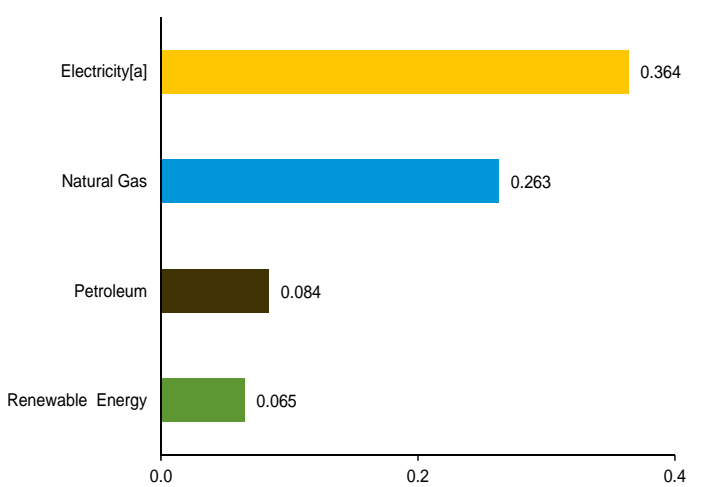

Figure 2.2 Residential Sector Energy Consumption

(Quadrillion Btu)

By Major Source, 1949–2017

By Major Source, Monthly

Total, January–October

By Major Source, October 2018

[a] Electricity retail sales.

Web Page: <http://www.eia.gov/totalenergy/data/monthly/#consumption>.

Source: Table 2.2.