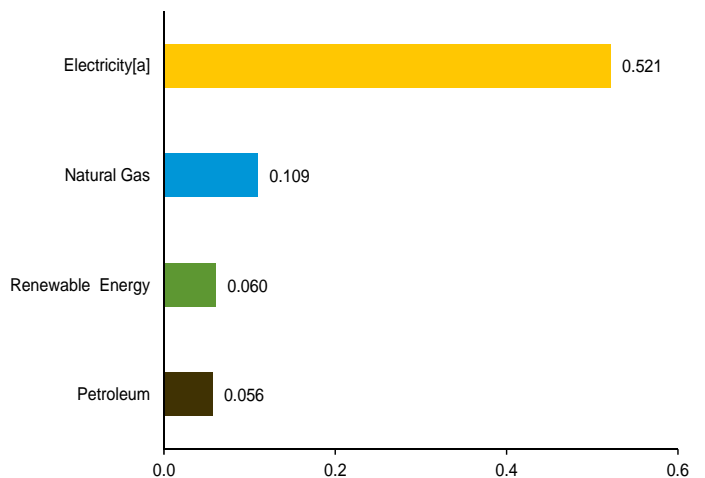

**Figure 2.2 Residential Sector Energy Consumption**

(Quadrillion Btu)

By Major Source, 1949–2017

By Major Source, Monthly

Total, January–July

By Major Source, July 2018

[a] Energy retail sales.

Web Page: <http://www.eia.gov/totalenergy/data/monthly/#consumption>.

Source: Table 2.2.