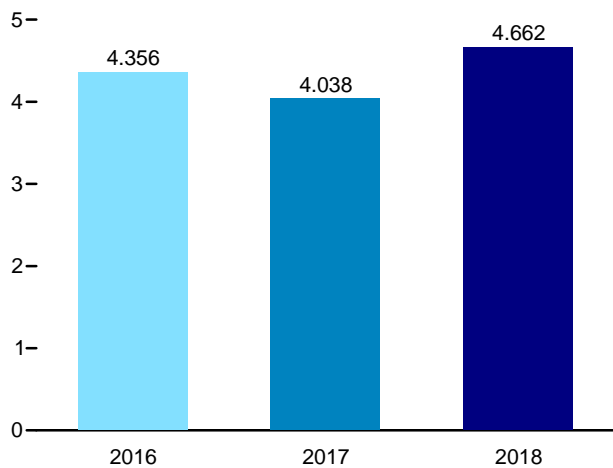

Figure 2.2 Residential Sector Energy Consumption
(Quadrillion Btu)

By Major Source, 1949–2017

By Major Source, Monthly

Total, January–February

By Major Source, February 2018

^a Electricity retail sales.
Web Page: <http://www.eia.gov/totalenergy/data/monthly/#consumption>.
Source: Table 2.2.