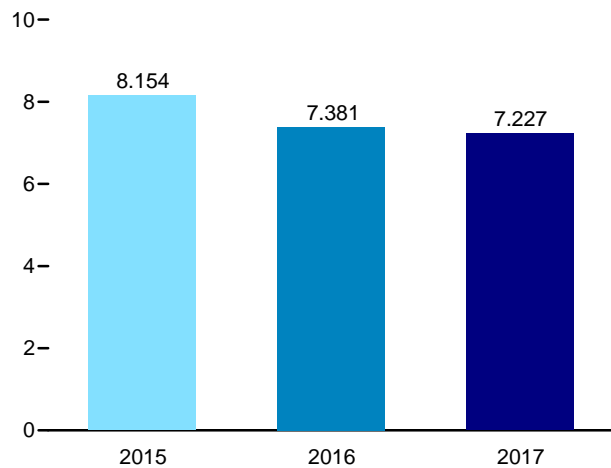

**Figure 2.2 Residential Sector Energy Consumption**  
(Quadrillion Btu)

By Major Source, 1949–2016

By Major Source, Monthly

Total, January–April

By Major Source, April 2017

<sup>a</sup> Electricity retail sales.  
Web Page: <http://www.eia.gov/totalenergy/data/monthly/#consumption>.  
Source: Table 2.2.