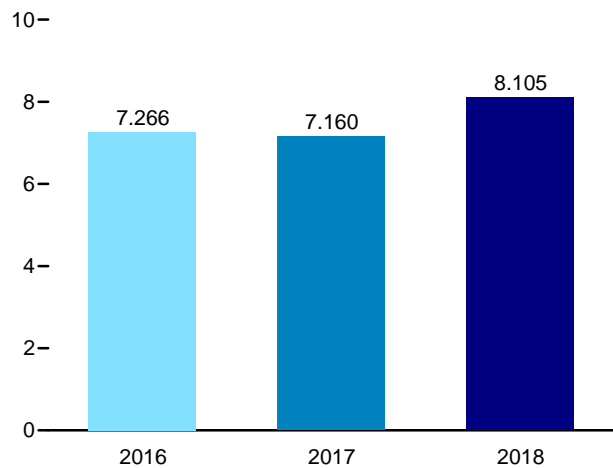

Figure 2.2 Residential Sector Energy Consumption
(Quadrillion Btu)

By Major Source, 1949–2017

By Major Source, Monthly

Total, January–April

By Major Source, April 2018

^a Electricity retail sales.
Web Page: <http://www.eia.gov/totalenergy/data/monthly/#consumption>.
Source: Table 2.2.