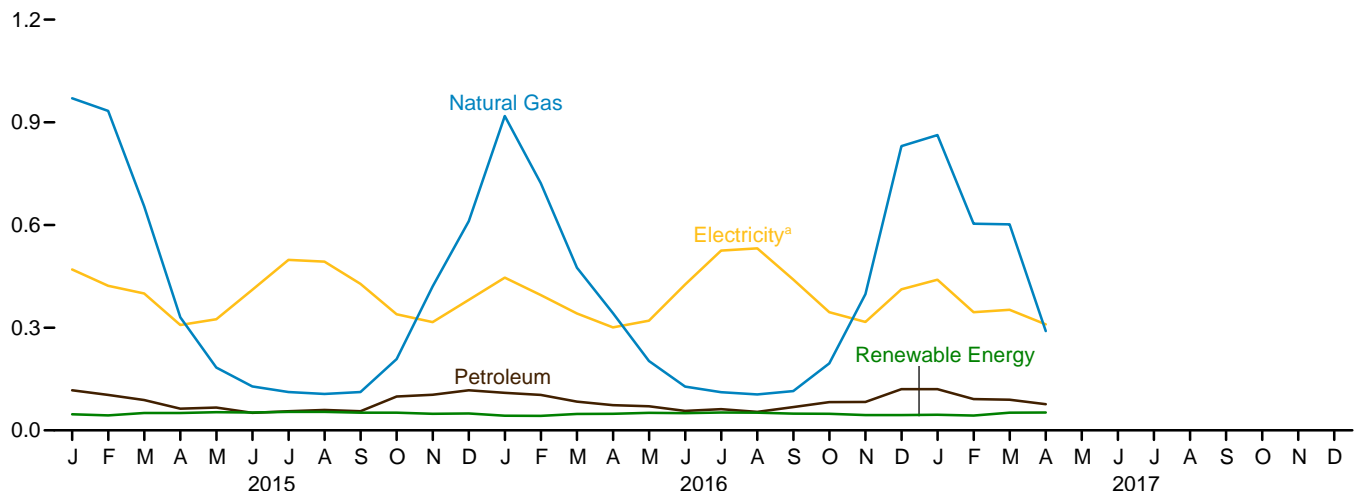

**Figure 2.2 Residential Sector Energy Consumption**  
(Quadrillion Btu)

By Major Source, 1949–2016

By Major Source, Monthly

Total, January–April

By Major Source, April 2017

<sup>a</sup> Electricity retail sales.  
Web Page: <http://www.eia.gov/totalenergy/data/monthly/#consumption>.  
Source: Table 2.2.