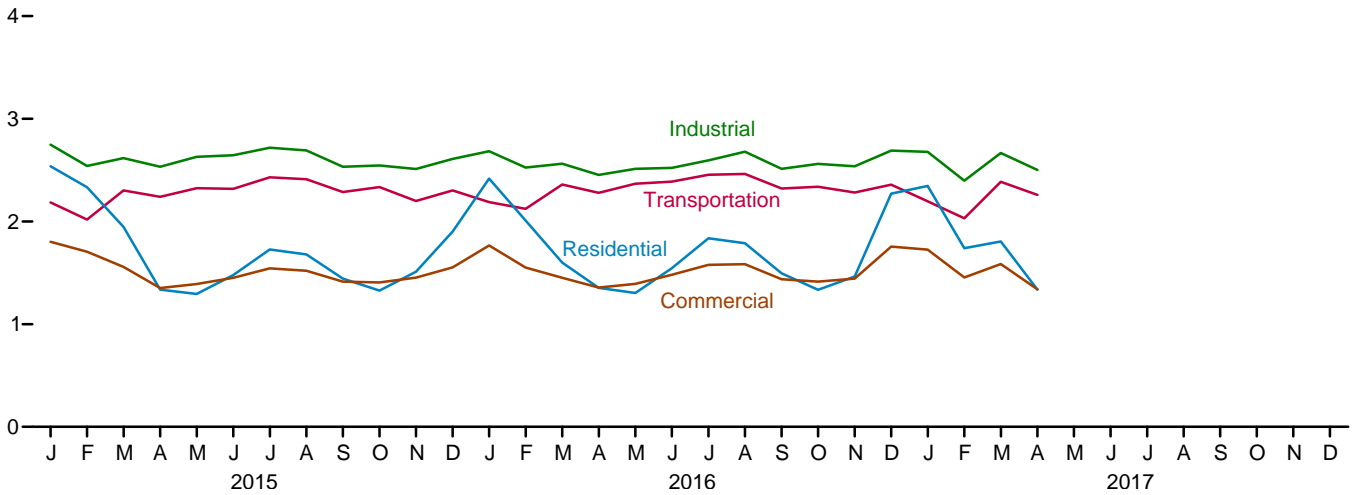

Figure 2.1 Energy Consumption by Sector
(Quadrillion Btu)

Total Consumption by End-Use Sector, 1949–2016

Total Consumption by End-Use Sector, Monthly

By Sector, April 2017

Web Page: <http://www.eia.gov/totalenergy/data/monthly/#consumption>.
Source: Table 2.1.