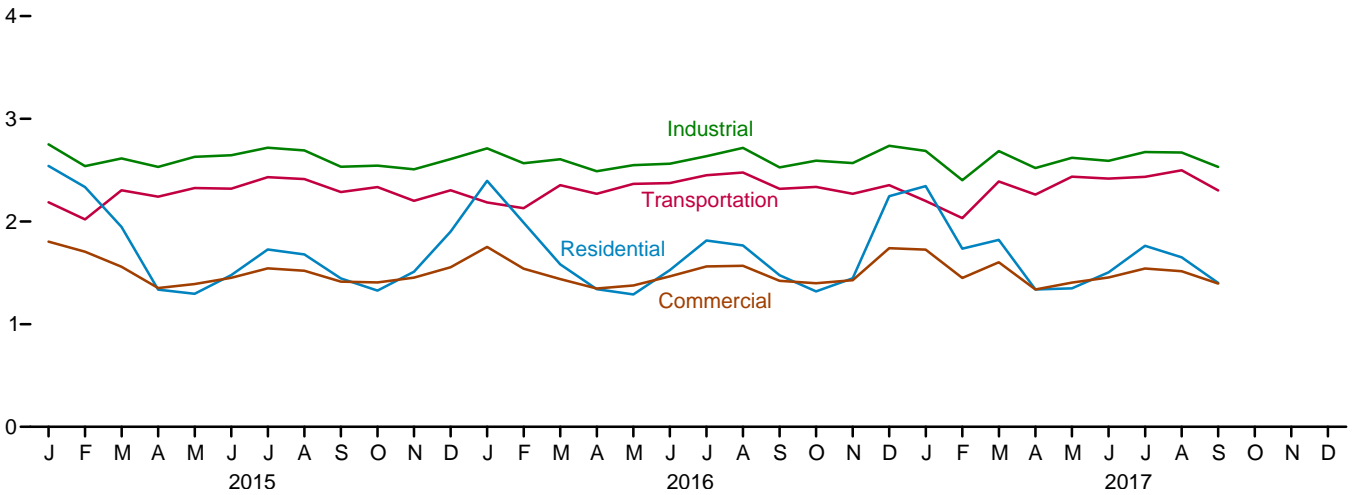

Figure 2.1 Energy Consumption by Sector
(Quadrillion Btu)

Total Consumption by End-Use Sector, 1949–2016

Total Consumption by End-Use Sector, Monthly

By Sector, September 2017

Web Page: <http://www.eia.gov/totalenergy/data/monthly/#consumption>.
Source: Table 2.1.