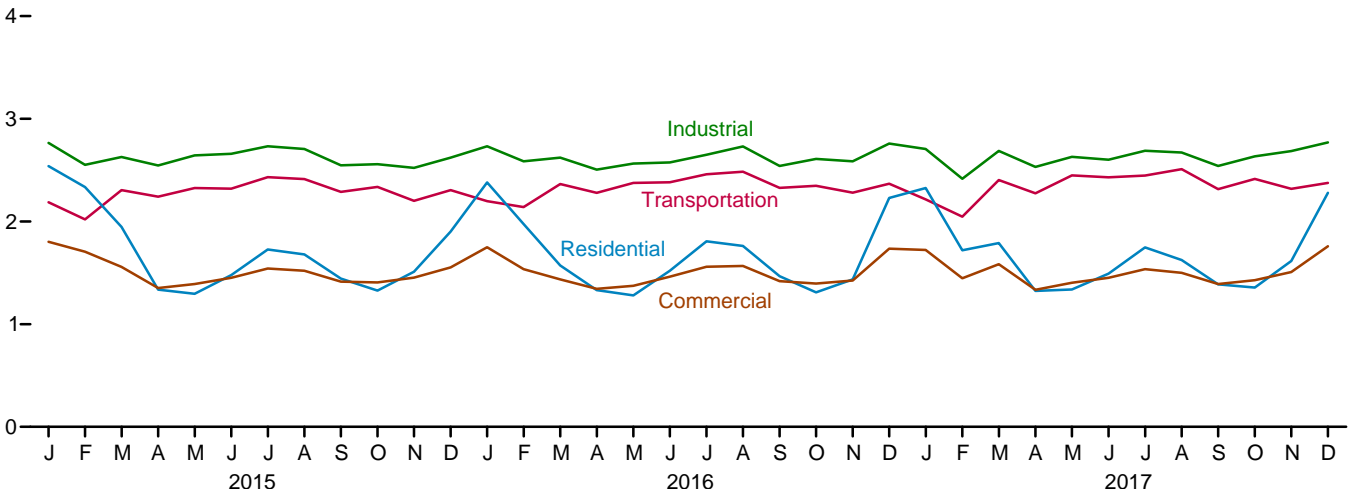

**Figure 2.1 Energy Consumption by Sector**  
(Quadrillion Btu)

Total Consumption by End-Use Sector, 1949–2017

Total Consumption by End-Use Sector, Monthly

By Sector, December 2017

Web Page: <http://www.eia.gov/totalenergy/data/monthly/#consumption>.  
Source: Table 2.1.