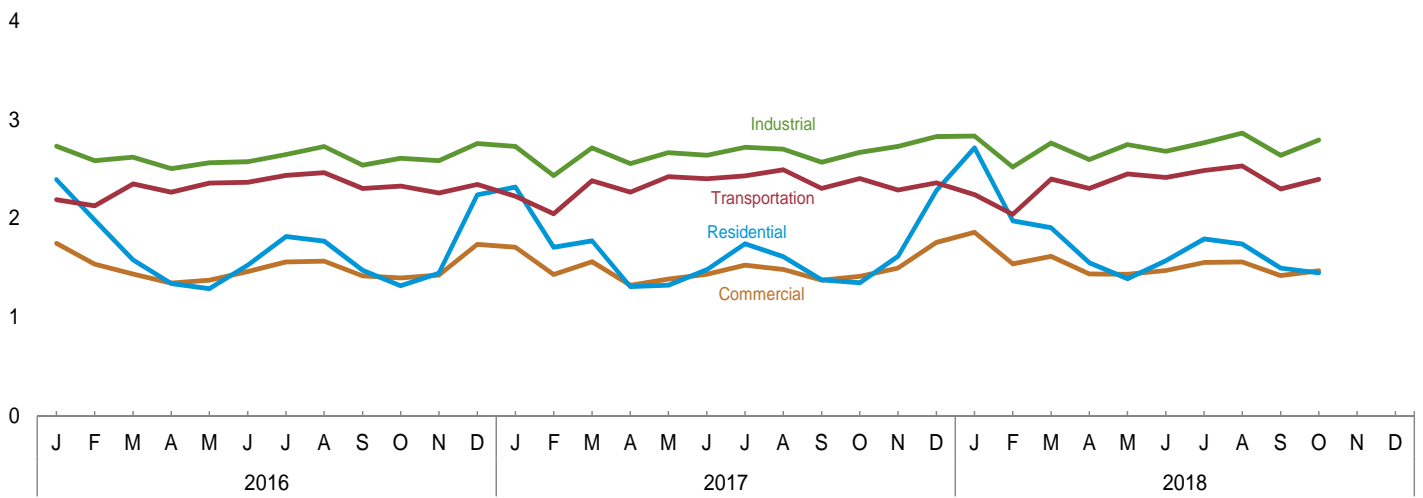

**Figure 2.1 Energy Consumption by Sector**

(Quadrillion Btu)

Total Consumption by End-Use Sector, 1949–2017

Total Consumption by End-Use Sector, Monthly

By Sector, October 2018

Web Page: <http://www.eia.gov/totalenergy/data/monthly/#consumption>.

Source: Table 2.1.