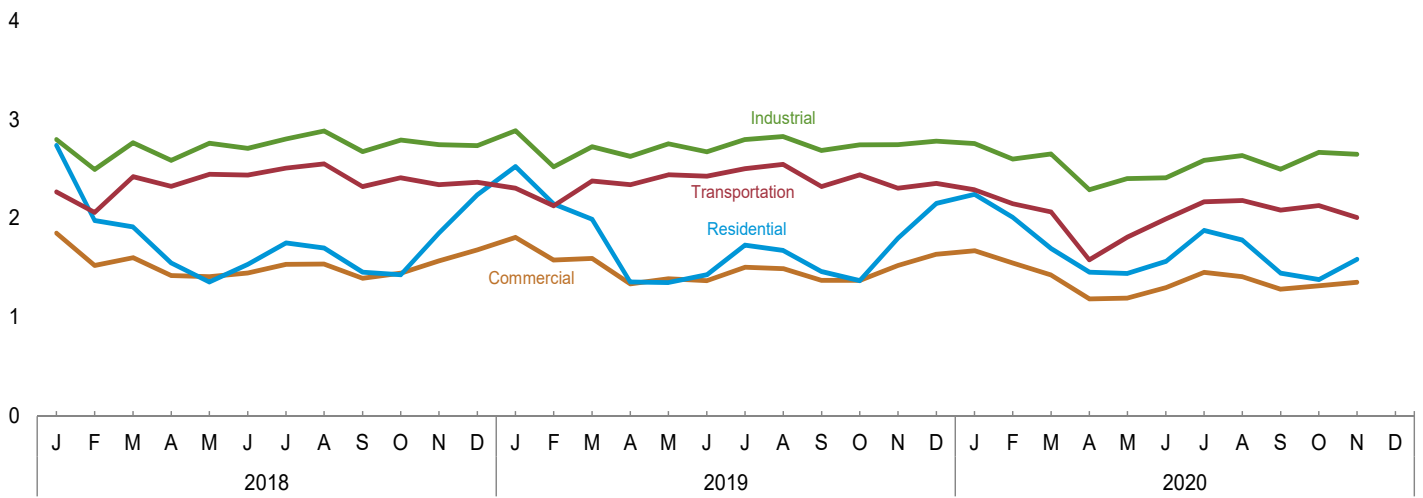

**Figure 2.1 Energy Consumption by Sector**

(Quadrillion Btu)

Total Consumption by End-Use Sector, 1949–2019

Total Consumption by End-Use Sector, Monthly

By Sector, November 2020

Web Page: <http://www.eia.gov/totalenergy/data/monthly/#consumption>.

Source: Table 2.1.