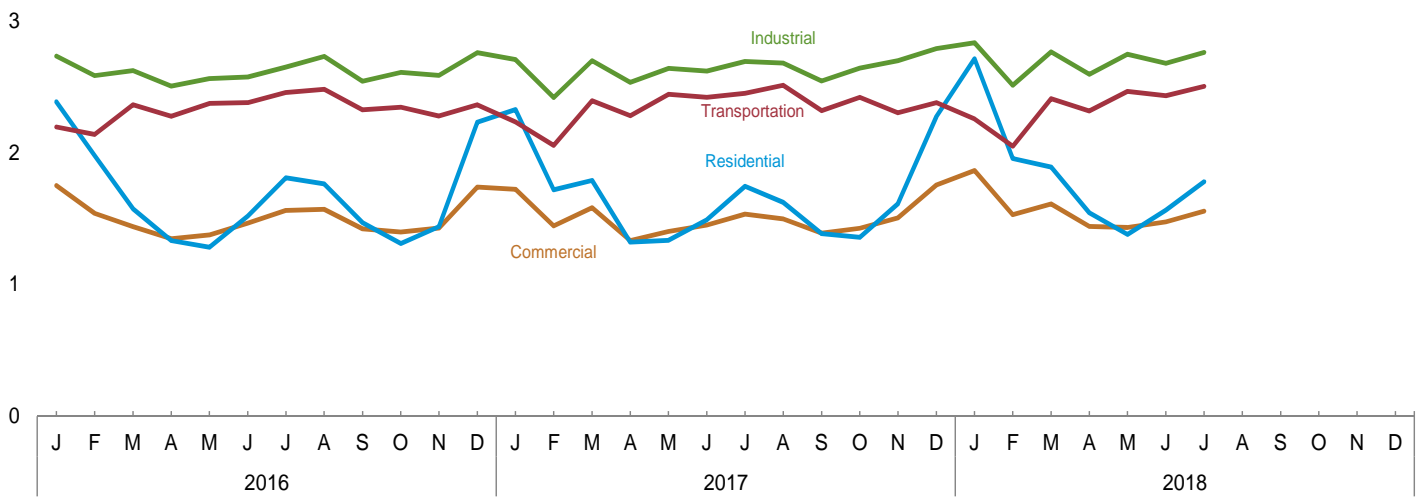

Figure 2.1 Energy Consumption by Sector

(Quadrillion Btu)

Total Consumption by End-Use Sector, 1949–2017

Total Consumption by End-Use Sector, Monthly

By Sector, July 2018

Web Page: <http://www.eia.gov/totalenergy/data/monthly/#consumption>.

Source: Table 2.1.