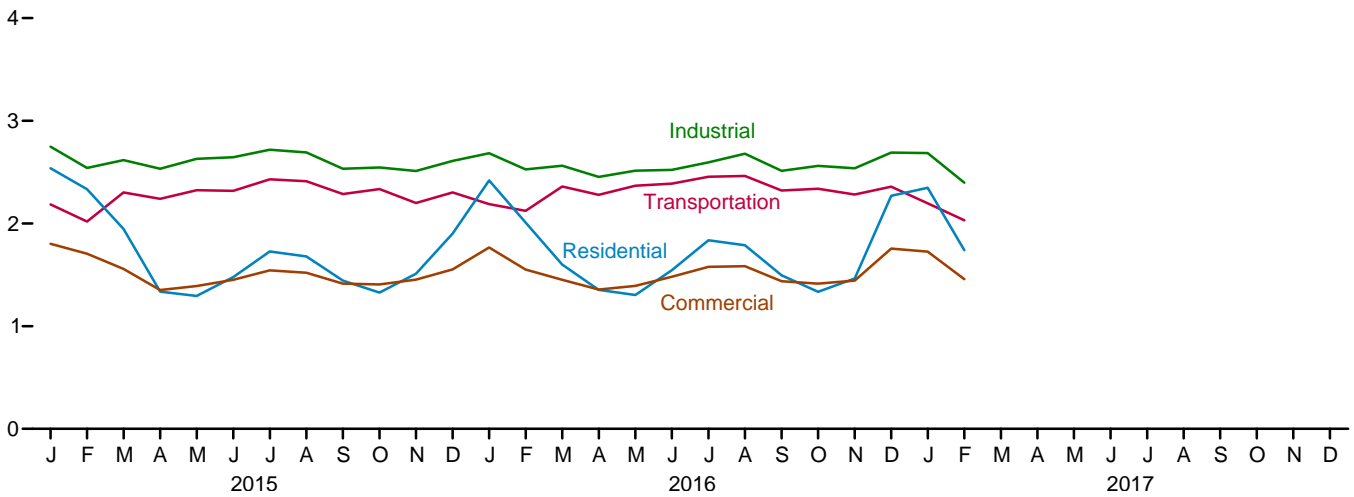

Figure 2.1 Energy Consumption by Sector
(Quadrillion Btu)

Total Consumption by End-Use Sector, 1949–2016

Total Consumption by End-Use Sector, Monthly

By Sector, February 2017

Web Page: <http://www.eia.gov/totalenergy/data/monthly/#consumption>.
Source: Table 2.1.