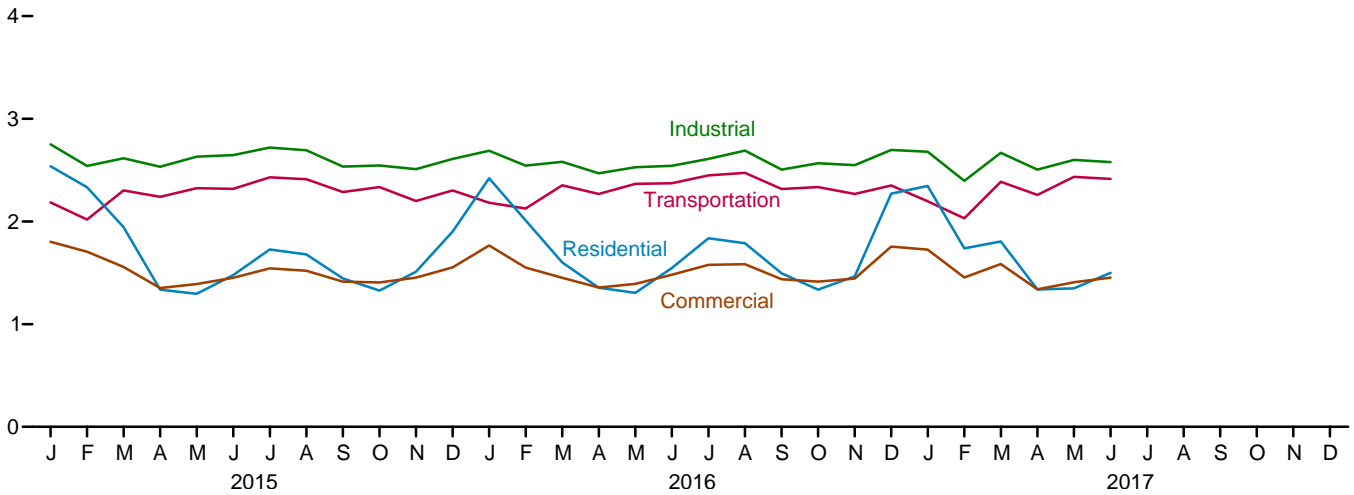

Figure 2.1 Energy Consumption by Sector
(Quadrillion Btu)

Total Consumption by End-Use Sector, 1949–2016

Total Consumption by End-Use Sector, Monthly

By Sector, June 2017

Web Page: <http://www.eia.gov/totalenergy/data/monthly/#consumption>.
Source: Table 2.1.