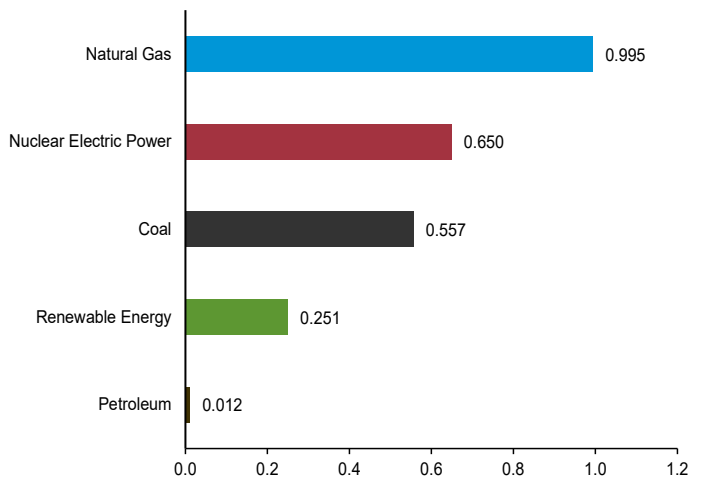

Figure 2.6 Electric Power Sector Energy Consumption

(Quadrillion Btu)

By Major Source, 1949–2022

By Major Source, Monthly

Total, January–November

By Major Source, November 2023

Web Page: <http://www.eia.gov/totalenergy/data/monthly/#consumption>.
Source: Table 2.6.