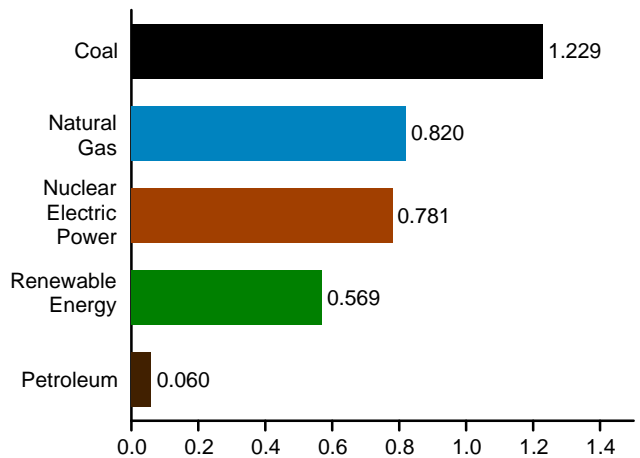

Figure 2.6 Electric Power Sector Energy Consumption
(Quadrillion Btu)

By Major Source, 1949–2017

By Major Source, Monthly

Total, January

By Major Source, January 2018

Web Page: <http://www.eia.gov/totalenergy/data/monthly/#consumption>.
Source: Table 2.6.