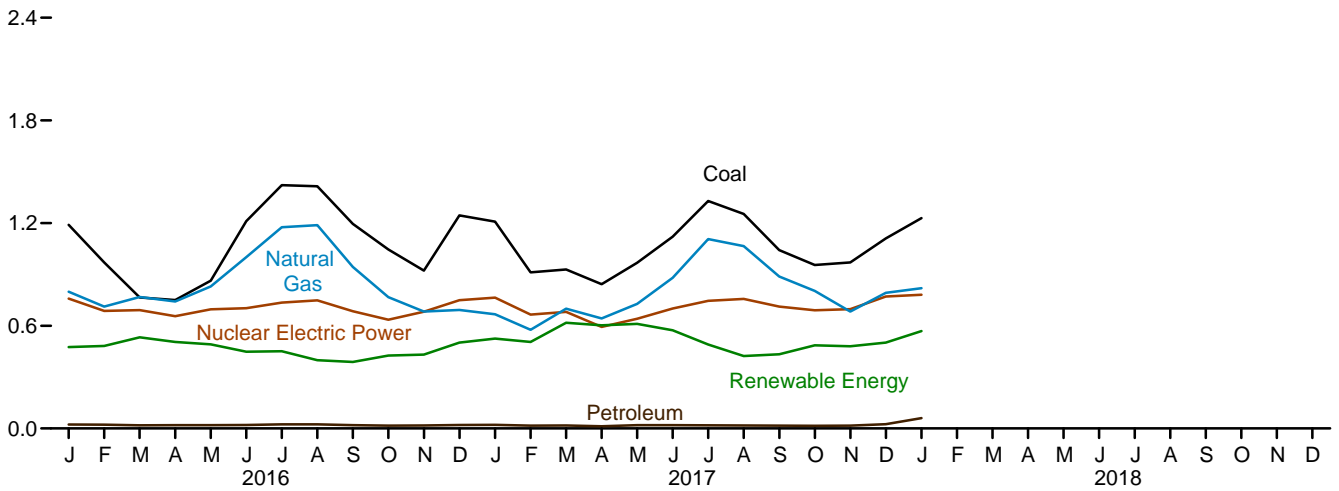

Figure 2.6 Electric Power Sector Energy Consumption
(Quadrillion Btu)

By Major Source, 1949–2017

By Major Source, Monthly

Total, January

By Major Source, January 2018

Web Page: <http://www.eia.gov/totalenergy/data/monthly/#consumption>.
Source: Table 2.6.