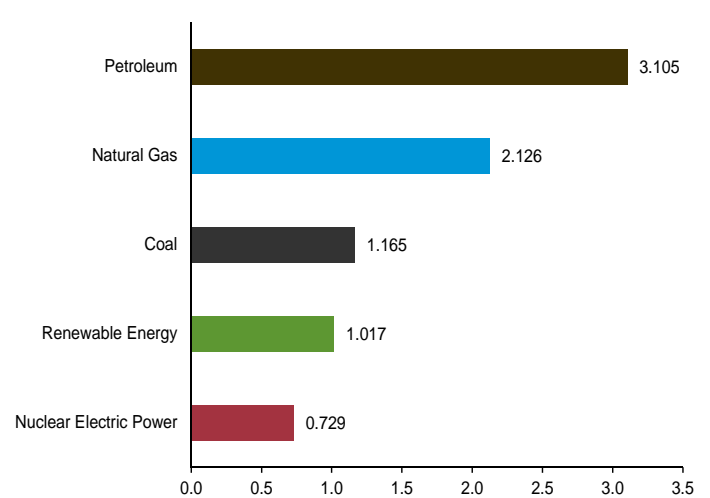

**Figure 1.3 Primary Energy Consumption**

(Quadrillion Btu)

By Source, [a] 1949–2017

By Source, [a] Monthly

Total, January–June

By Source, [a] June 2018

[a] Small quantities of net imports of coal coke and electricity are not shown.  
 Web Page: <http://www.eia.gov/totalenergy/data/monthly/#summary>.  
 Source: Table 1.3.