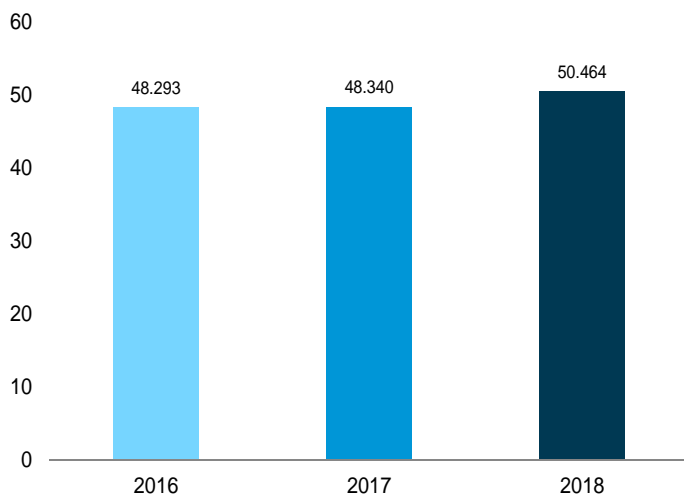

**Figure 1.3 Primary Energy Consumption**

(Quadrillion Btu)

By Source, [a] 1949–2017

By Source, [a] Monthly

Total, January–June

By Source, [a] June 2018

[a] Small quantities of net imports of coal coke and electricity are not shown.  
 Web Page: <http://www.eia.gov/totalenergy/data/monthly/#summary>.  
 Source: Table 1.3.