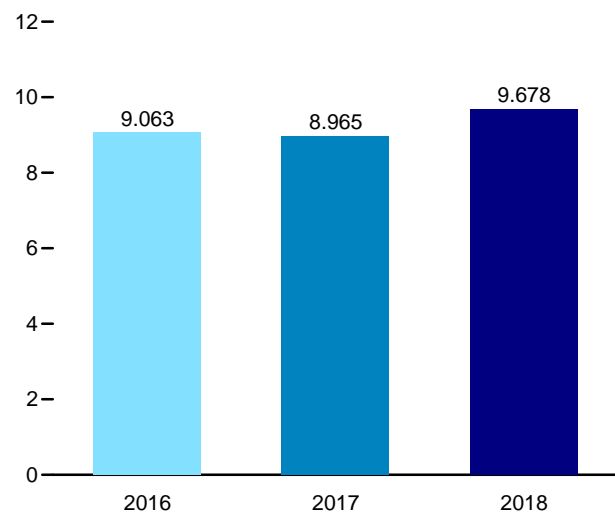

Figure 1.3 Primary Energy Consumption
(Quadrillion Btu)

By Source,^a 1949–2017

By Source,^a Monthly

Total, January

By Source,^a January 2018

^a Small quantities of net imports of coal coke and electricity are not shown.
Web Page: <http://www.eia.gov/totalenergy/data/monthly/#summary>.
Source: Table 1.3.