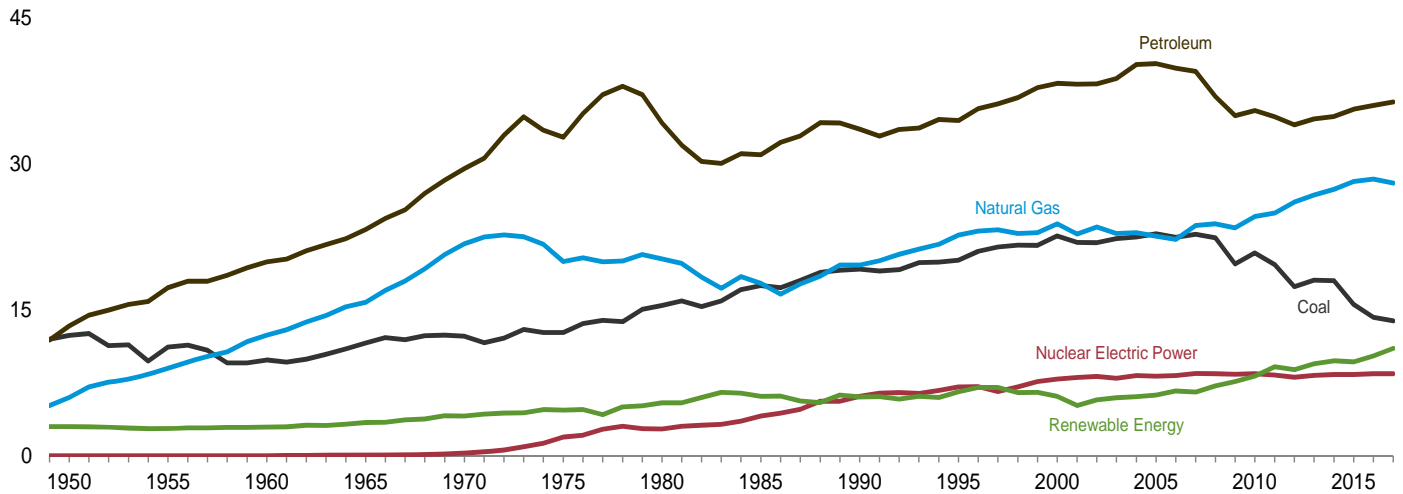

**Figure 1.3 Primary Energy Consumption**

(Quadrillion Btu)

By Source, [a] 1949–2017

By Source, [a] Monthly

Total, January–June

By Source, [a] June 2018

[a] Small quantities of net imports of coal coke and electricity are not shown.  
 Web Page: <http://www.eia.gov/totalenergy/data/monthly/#summary>.  
 Source: Table 1.3.