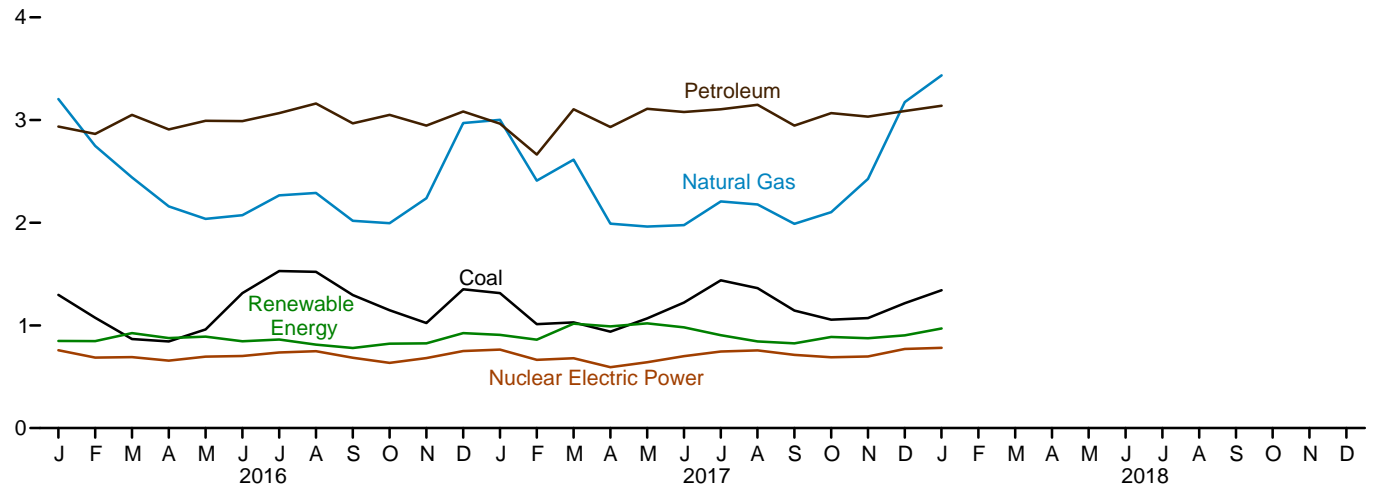

Figure 1.3 Primary Energy Consumption
(Quadrillion Btu)

By Source,^a 1949–2017

By Source,^a Monthly

Total, January

By Source,^a January 2018

^a Small quantities of net imports of coal coke and electricity are not shown.
Web Page: <http://www.eia.gov/totalenergy/data/monthly/#summary>.
Source: Table 1.3.