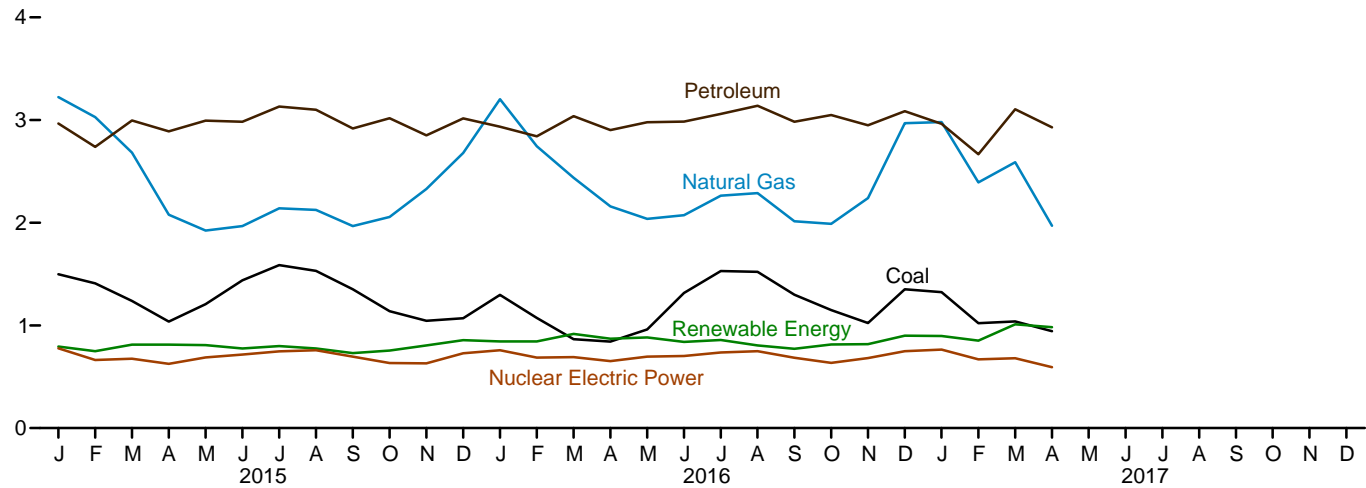

Figure 1.3 Primary Energy Consumption
(Quadrillion Btu)

By Source,^a 1949–2016

By Source,^a Monthly

Total, January

By Source,^a April 2017

^a Small quantities of net imports of coal coke and electricity are not shown.
Web Page: <http://www.eia.gov/totalenergy/data/monthly/#summary>.
Source: Table 1.3.