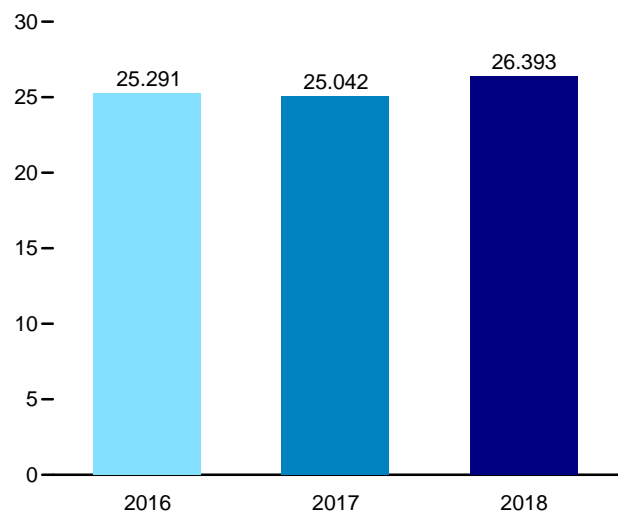

Figure 1.3 Primary Energy Consumption
(Quadrillion Btu)

By Source,^a 1949–2017

By Source,^a Monthly

Total, January–March

By Source,^a March 2018

^a Small quantities of net imports of coal coke and electricity are not shown.
Web Page: <http://www.eia.gov/totalenergy/data/monthly/#summary>.
Source: Table 1.3.