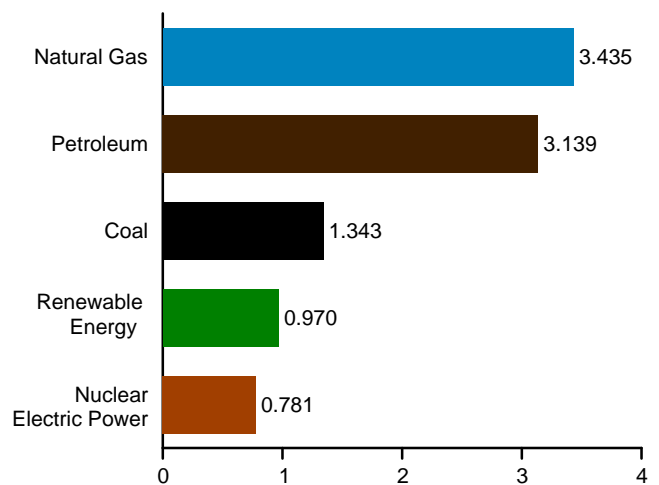

Figure 1.3 Primary Energy Consumption
(Quadrillion Btu)

By Source,^a 1949–2017

By Source,^a Monthly

Total, January

By Source,^a January 2018

^a Small quantities of net imports of coal coke and electricity are not shown.
Web Page: <http://www.eia.gov/totalenergy/data/monthly/#summary>.
Source: Table 1.3.