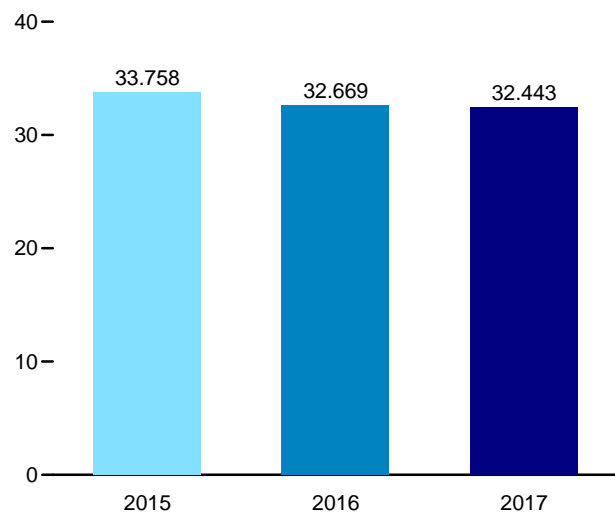

Figure 1.3 Primary Energy Consumption
(Quadrillion Btu)

By Source,^a 1949–2016

By Source,^a Monthly

Total, January

By Source,^a April 2017

^a Small quantities of net imports of coal coke and electricity are not shown.
Web Page: <http://www.eia.gov/totalenergy/data/monthly/#summary>.
Source: Table 1.3.