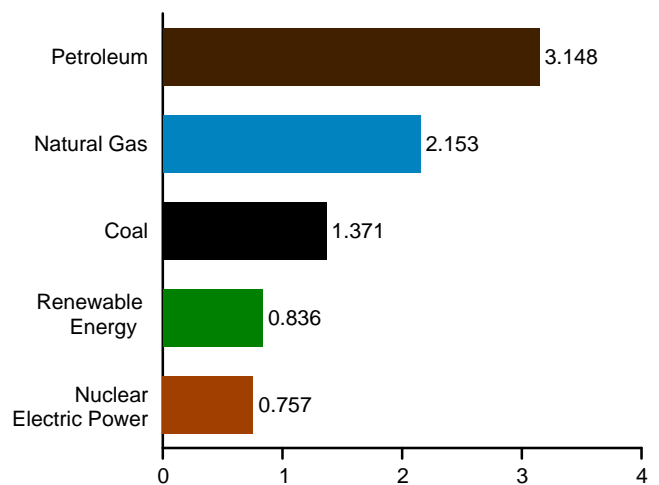

Figure 1.3 Primary Energy Consumption
(Quadrillion Btu)

By Source,^a 1949–2016

By Source,^a Monthly

Total, January–August

By Source,^a August 2017

^a Small quantities of net imports of coal coke and electricity are not shown.
Web Page: <http://www.eia.gov/totalenergy/data/monthly/#summary>.
Source: Table 1.3.