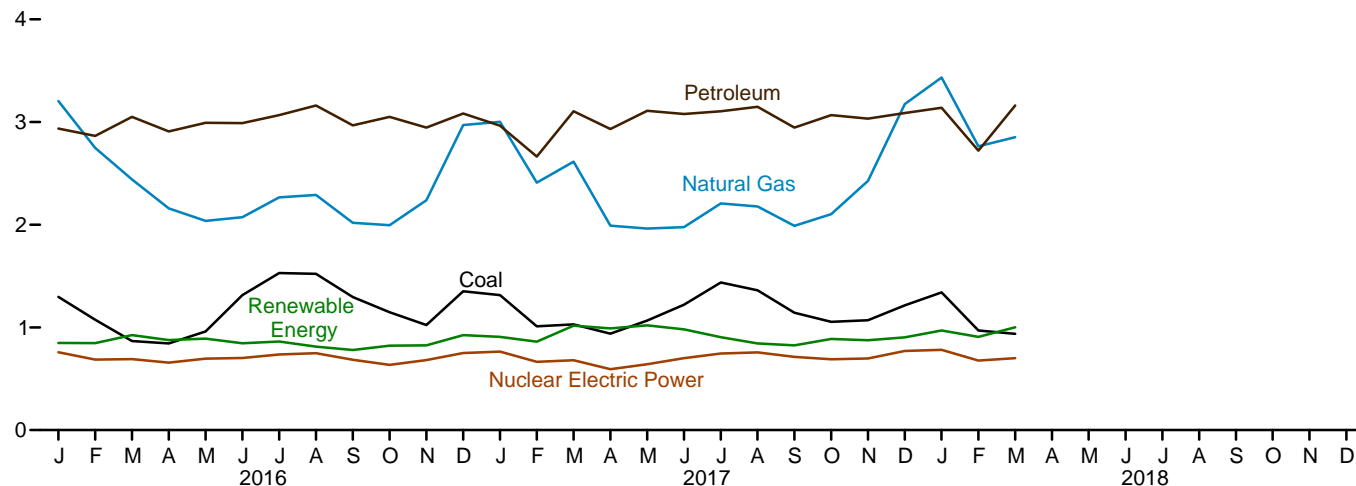

Figure 1.3 Primary Energy Consumption
(Quadrillion Btu)

By Source,^a 1949–2017

By Source,^a Monthly

Total, January–March

By Source,^a March 2018

^a Small quantities of net imports of coal coke and electricity are not shown.
Web Page: <http://www.eia.gov/totalenergy/data/monthly/#summary>.
Source: Table 1.3.