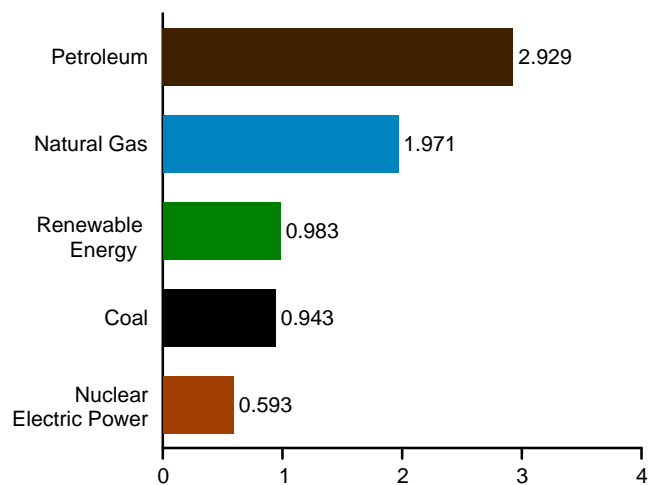

Figure 1.3 Primary Energy Consumption
(Quadrillion Btu)

By Source,^a 1949–2016

By Source,^a Monthly

Total, January

By Source,^a April 2017

^a Small quantities of net imports of coal coke and electricity are not shown.
Web Page: <http://www.eia.gov/totalenergy/data/monthly/#summary>.
Source: Table 1.3.