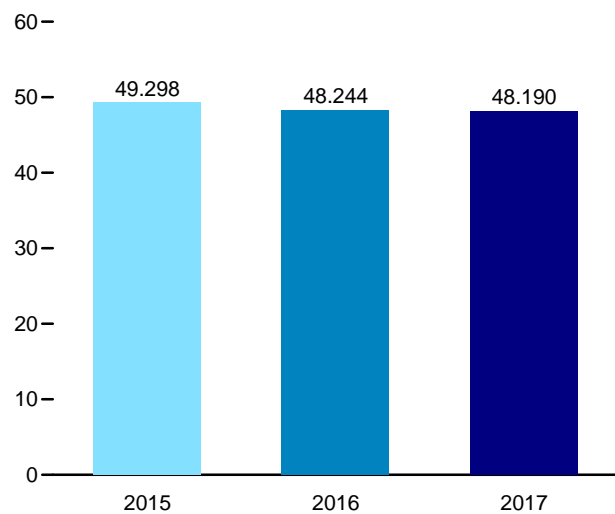

Figure 1.3 Primary Energy Consumption
(Quadrillion Btu)

By Source,^a 1949–2016

By Source,^a Monthly

Total, January–June

By Source,^a June 2017

^a Small quantities of net imports of coal coke and electricity are not shown.
Web Page: <http://www.eia.gov/totalenergy/data/monthly/#summary>.
Source: Table 1.3.