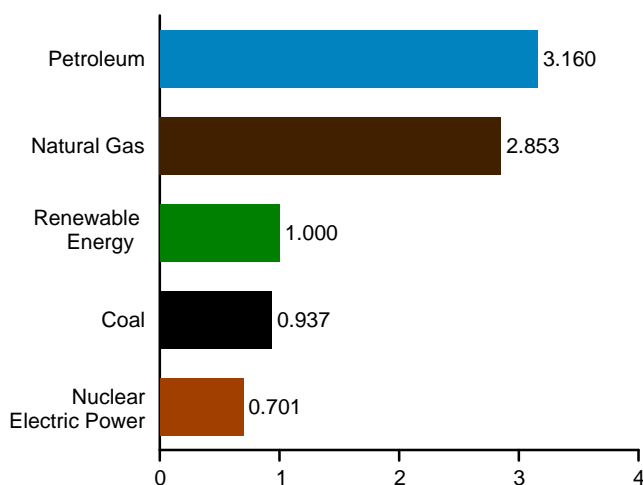

Figure 1.3 Primary Energy Consumption
(Quadrillion Btu)

By Source,^a 1949–2017

By Source,^a Monthly

Total, January–March

By Source,^a March 2018

^a Small quantities of net imports of coal coke and electricity are not shown.
Web Page: <http://www.eia.gov/totalenergy/data/monthly/#summary>.
Source: Table 1.3.