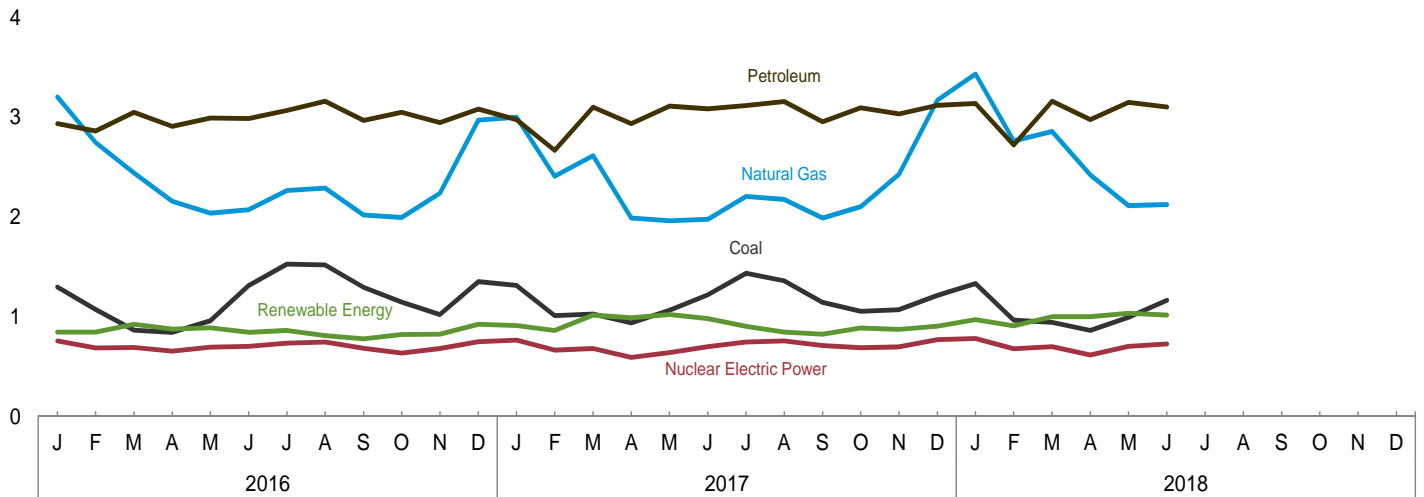

**Figure 1.3 Primary Energy Consumption**

(Quadrillion Btu)

By Source, [a] 1949–2017

By Source, [a] Monthly

Total, January–June

By Source, [a] June 2018

[a] Small quantities of net imports of coal coke and electricity are not shown.  
 Web Page: <http://www.eia.gov/totalenergy/data/monthly/#summary>.  
 Source: Table 1.3.