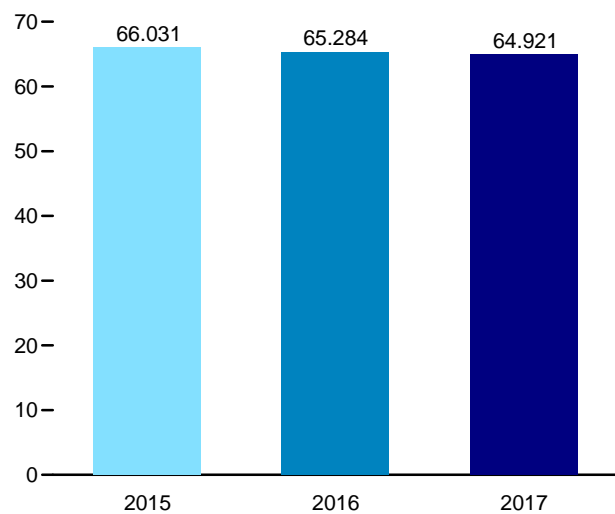

Figure 1.3 Primary Energy Consumption
(Quadrillion Btu)

By Source,^a 1949–2016

By Source,^a Monthly

Total, January–August

By Source,^a August 2017

^a Small quantities of net imports of coal coke and electricity are not shown.
Web Page: <http://www.eia.gov/totalenergy/data/monthly/#summary>.
Source: Table 1.3.