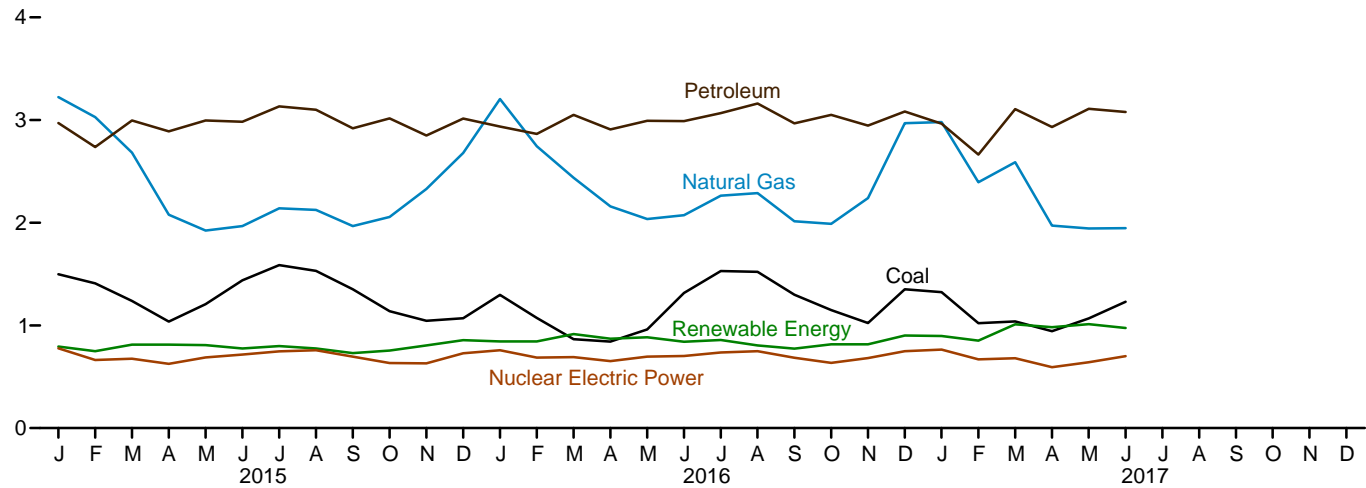

Figure 1.3 Primary Energy Consumption
(Quadrillion Btu)

By Source,^a 1949–2016

By Source,^a Monthly

Total, January–June

By Source,^a June 2017

^a Small quantities of net imports of coal coke and electricity are not shown.
Web Page: <http://www.eia.gov/totalenergy/data/monthly/#summary>.
Source: Table 1.3.