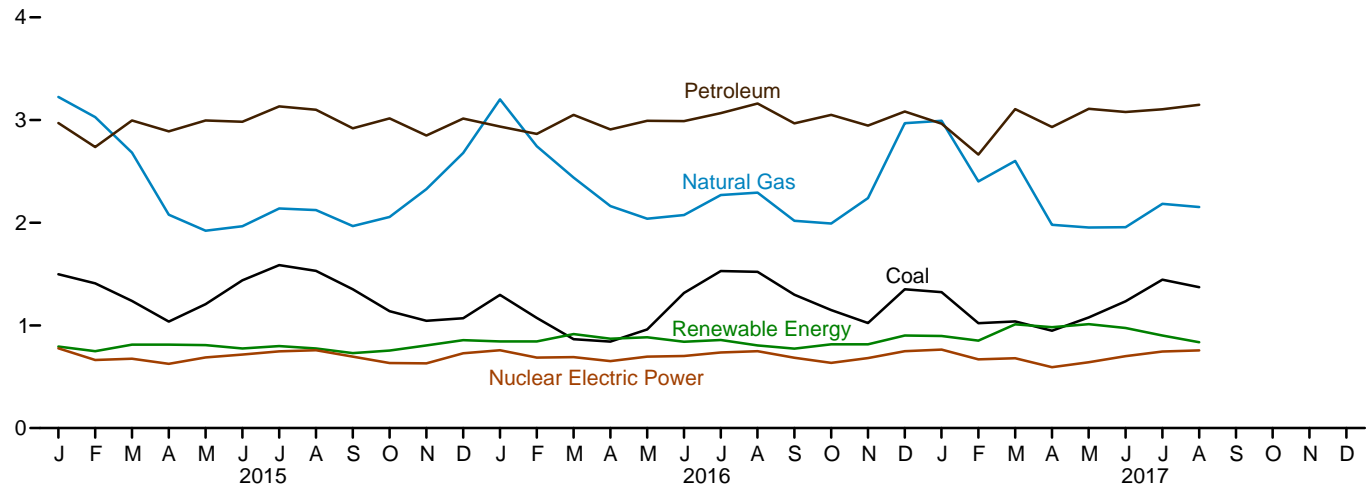

Figure 1.3 Primary Energy Consumption
(Quadrillion Btu)

By Source,^a 1949–2016

By Source,^a Monthly

Total, January–August

By Source,^a August 2017

^a Small quantities of net imports of coal coke and electricity are not shown.
Web Page: <http://www.eia.gov/totalenergy/data/monthly/#summary>.
Source: Table 1.3.