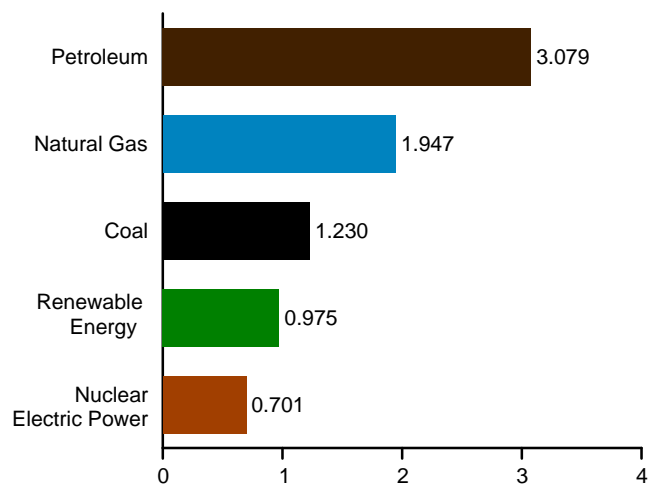

Figure 1.3 Primary Energy Consumption
(Quadrillion Btu)

By Source,^a 1949–2016

By Source,^a Monthly

Total, January–June

By Source,^a June 2017

^a Small quantities of net imports of coal coke and electricity are not shown.
Web Page: <http://www.eia.gov/totalenergy/data/monthly/#summary>.
Source: Table 1.3.