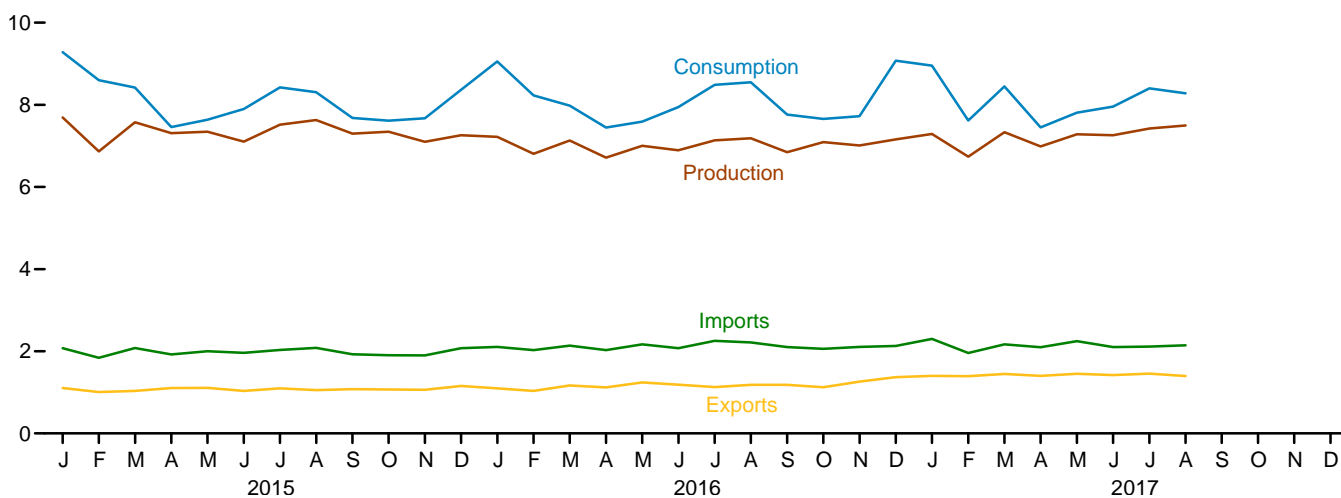

Figure 1.1 Primary Energy Overview
(Quadrillion Btu)

Overview, 1949–2016

Overview, Monthly

Overview, August 2017

Net Imports, January–August

Web Page: <http://www.eia.gov/totalenergy/data/monthly/#summary>.
Source: Table 1.1.