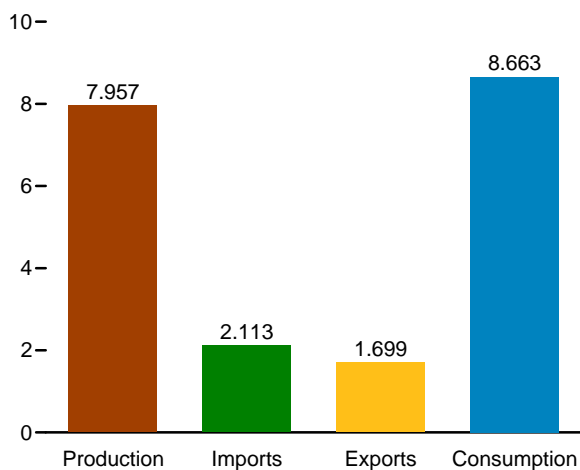

Figure 1.1 Primary Energy Overview
(Quadrillion Btu)

Overview, 1949–2017

By Source, Monthly

Overview, March 2018

Net Imports, January–March

Web Page: <http://www.eia.gov/totalenergy/data/monthly/#summary>.
Source: Table 1.1.