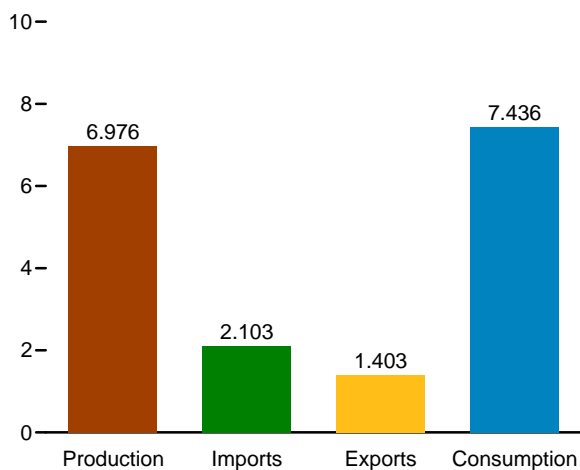

**Figure 1.1 Primary Energy Overview**  
(Quadrillion Btu)

Overview, 1949–2016

Overview, Monthly

Overview, April 2017

Net Imports, January

Web Page: <http://www.eia.gov/totalenergy/data/monthly/#summary>.  
Source: Table 1.1.