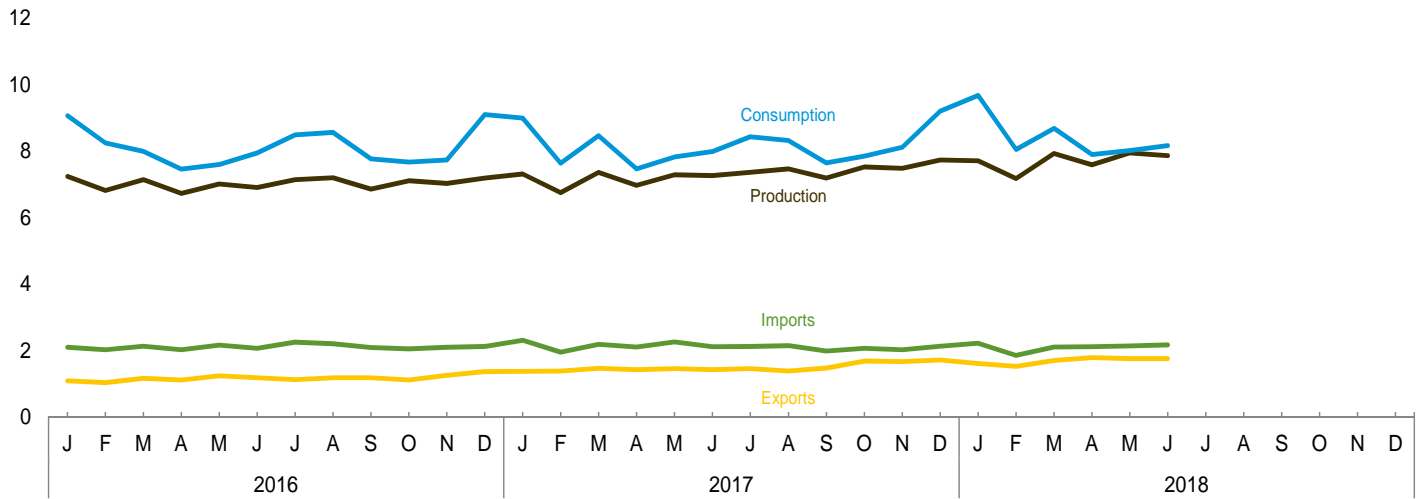

Figure 1.1 Primary Energy Overview

(Quadrillion Btu)

Overview, 1949–2017

By Source, Monthly

Overview, June 2018

Net Imports, January–June

Web Page: <http://www.eia.gov/totalenergy/data/monthly/#summary>.

Source: Table 1.1.