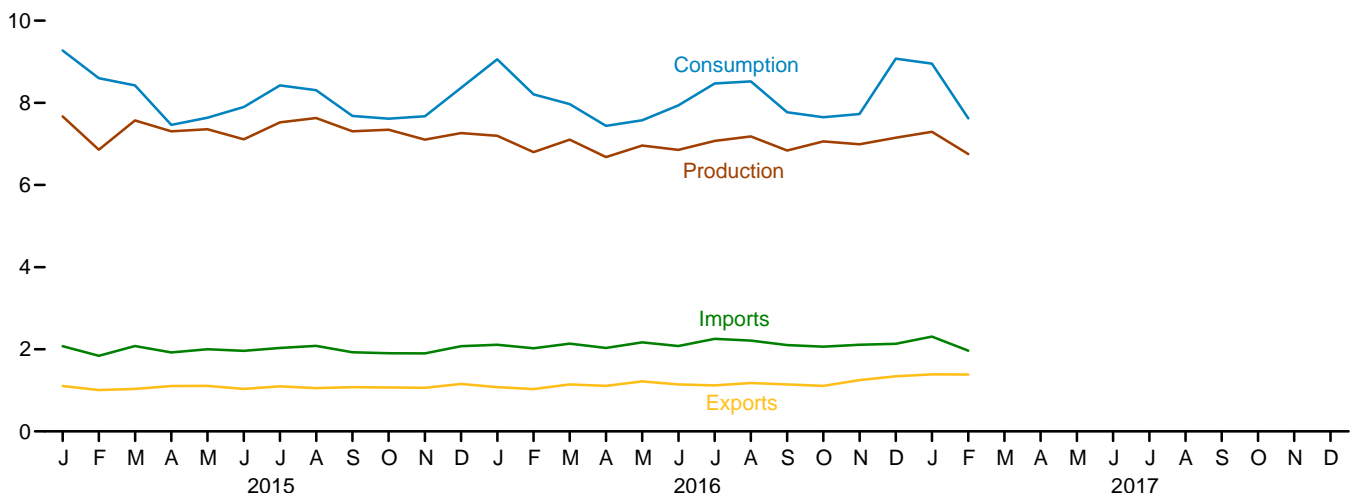

**Figure 1.1 Primary Energy Overview**  
(Quadrillion Btu)

Overview, 1949–2016

Overview, Monthly

Overview, February 2017

Net Imports, January–February

Web Page: <http://www.eia.gov/totalenergy/data/monthly/#summary>.  
Source: Table 1.1.