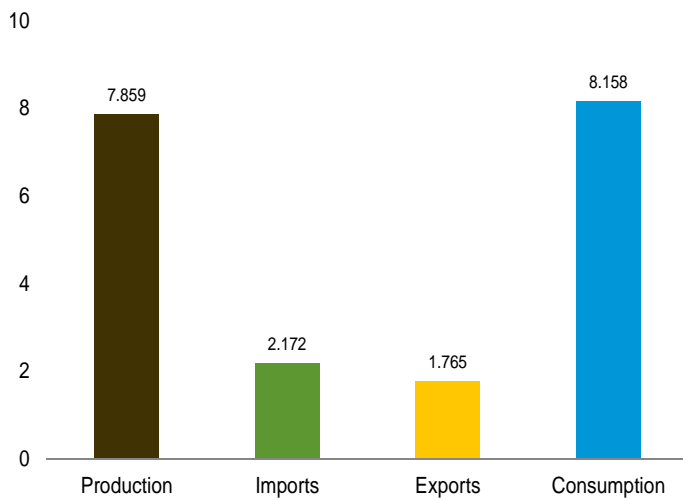

Figure 1.1 Primary Energy Overview

(Quadrillion Btu)

Overview, 1949–2017

By Source, Monthly

Overview, June 2018

Net Imports, January–June

Web Page: <http://www.eia.gov/totalenergy/data/monthly/#summary>.

Source: Table 1.1.