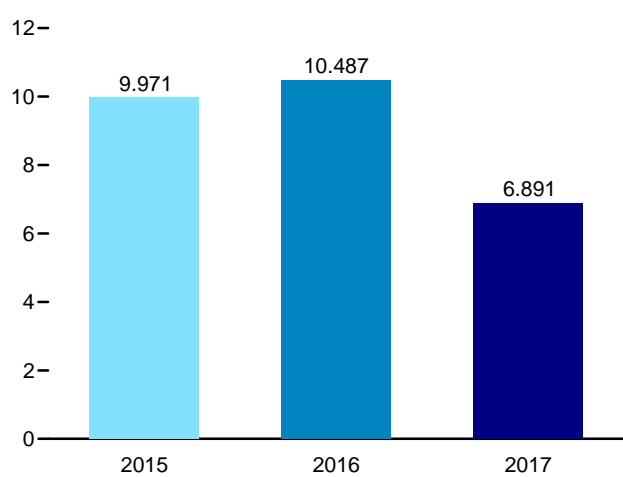

Figure 1.1 Primary Energy Overview
(Quadrillion Btu)

Overview, 1949–2016

Overview, Monthly

Overview, November 2017

Net Imports, January–November

Web Page: <http://www.eia.gov/totalenergy/data/monthly/#summary>.
Source: Table 1.1.