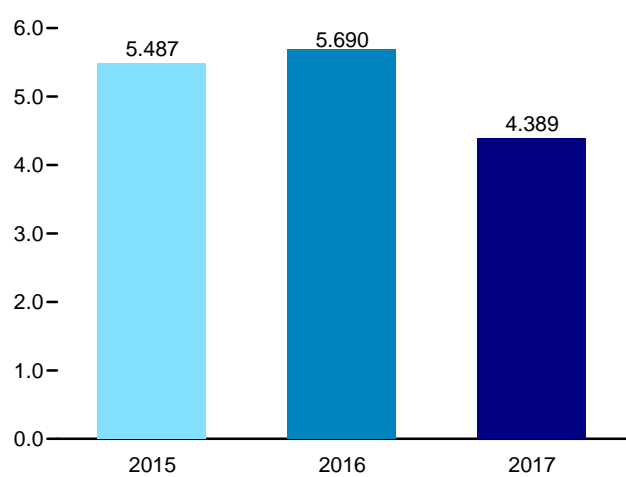

Figure 1.1 Primary Energy Overview
(Quadrillion Btu)

Overview, 1949–2016

Overview, Monthly

Overview, June 2017

Net Imports, January–June

Web Page: <http://www.eia.gov/totalenergy/data/monthly/#summary>.
Source: Table 1.1.