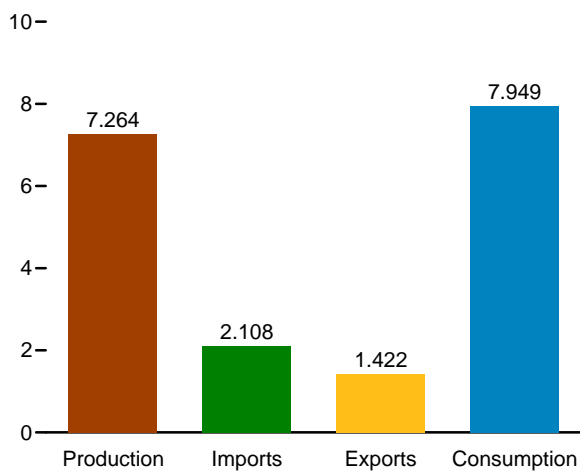

Figure 1.1 Primary Energy Overview
(Quadrillion Btu)

Overview, 1949–2016

Overview, Monthly

Overview, June 2017

Net Imports, January–June

Web Page: <http://www.eia.gov/totalenergy/data/monthly/#summary>.
Source: Table 1.1.