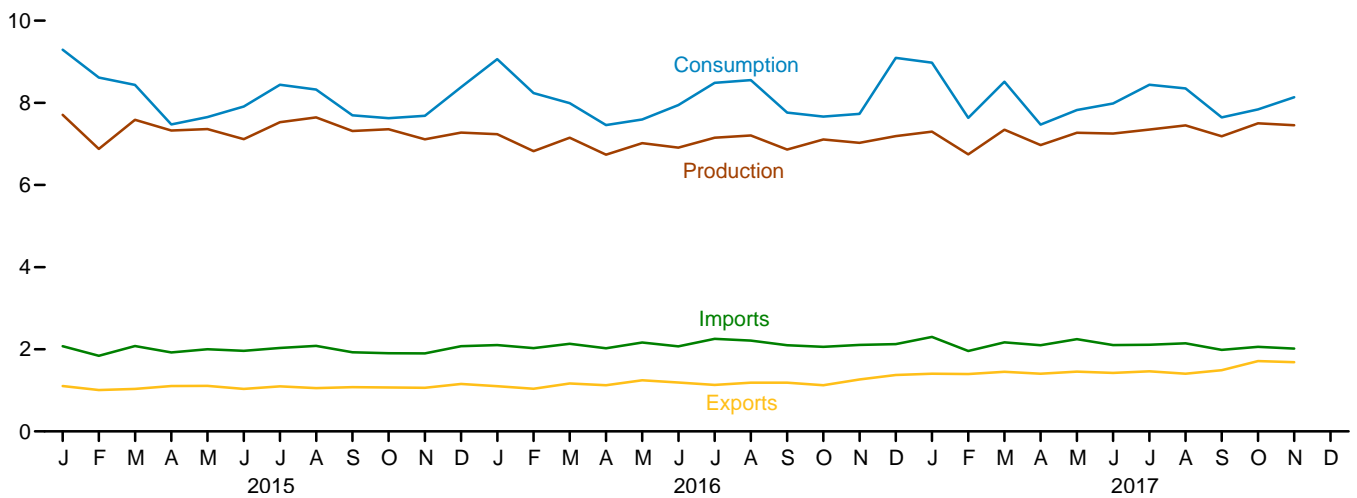

Figure 1.1 Primary Energy Overview
(Quadrillion Btu)

Overview, 1949–2016

Overview, Monthly

Overview, November 2017

Net Imports, January–November

Web Page: <http://www.eia.gov/totalenergy/data/monthly/#summary>.
Source: Table 1.1.