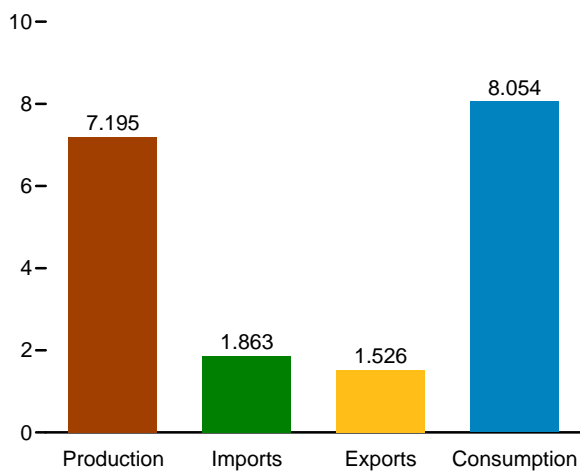

Figure 1.1 Primary Energy Overview
(Quadrillion Btu)

Overview, 1949–2017

Overview, February 2018

Net Imports, January–February

Web Page: <http://www.eia.gov/totalenergy/data/monthly/#summary>.
Source: Table 1.1.