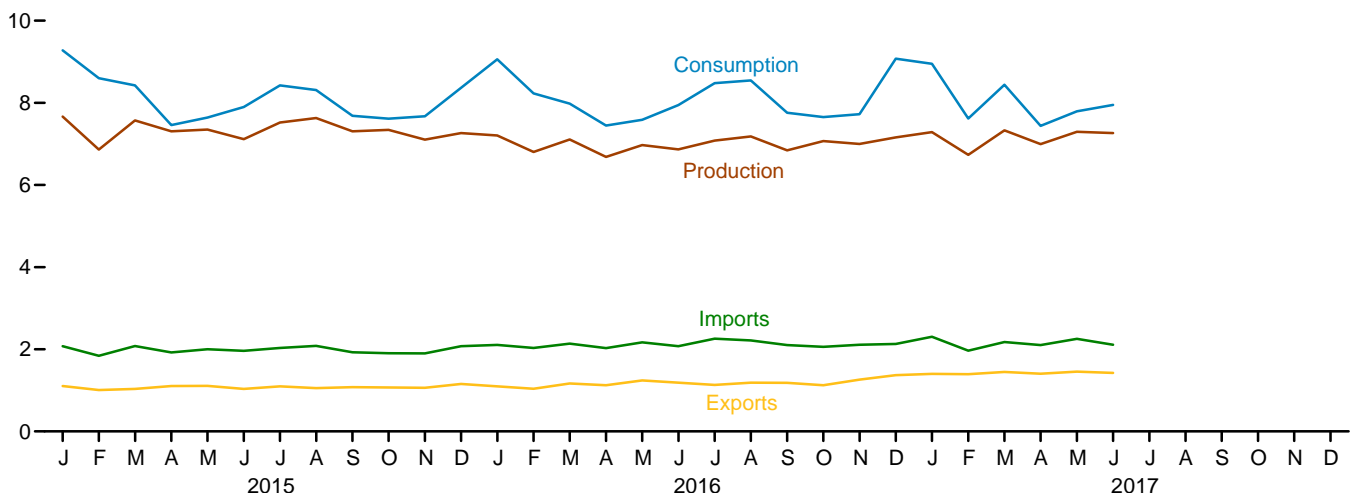

Figure 1.1 Primary Energy Overview
(Quadrillion Btu)

Overview, 1949–2016

Overview, Monthly

Overview, June 2017

Net Imports, January–June

Web Page: <http://www.eia.gov/totalenergy/data/monthly/#summary>.
Source: Table 1.1.