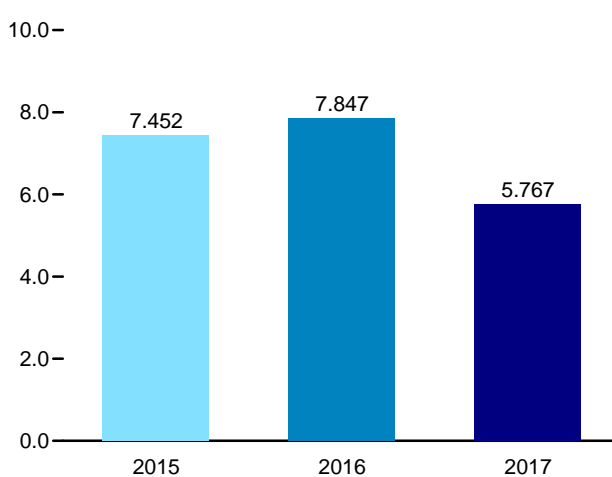

Figure 1.1 Primary Energy Overview
(Quadrillion Btu)

Overview, 1949–2016

Overview, Monthly

Overview, August 2017

Net Imports, January–August

Web Page: <http://www.eia.gov/totalenergy/data/monthly/#summary>.
Source: Table 1.1.