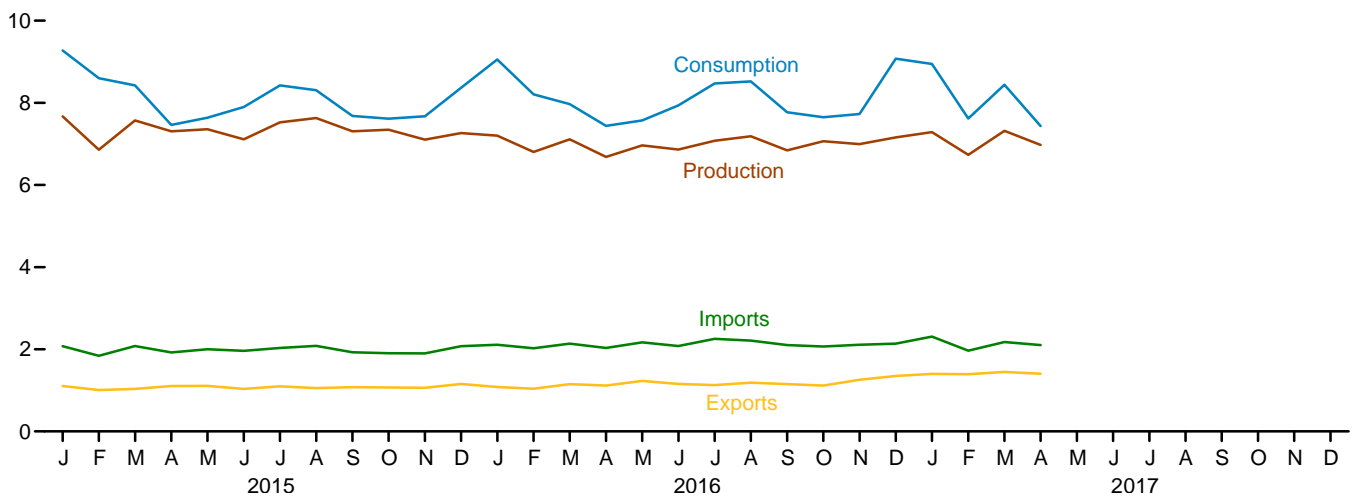

**Figure 1.1 Primary Energy Overview**  
(Quadrillion Btu)

Overview, 1949–2016

Overview, Monthly

Overview, April 2017

Net Imports, January

Web Page: <http://www.eia.gov/totalenergy/data/monthly/#summary>.  
Source: Table 1.1.