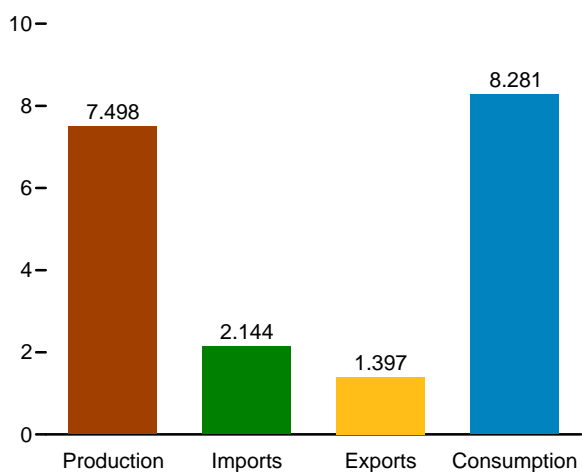

Figure 1.1 Primary Energy Overview
(Quadrillion Btu)

Overview, 1949–2016

Overview, Monthly

Overview, August 2017

Net Imports, January–August

Web Page: <http://www.eia.gov/totalenergy/data/monthly/#summary>.
Source: Table 1.1.