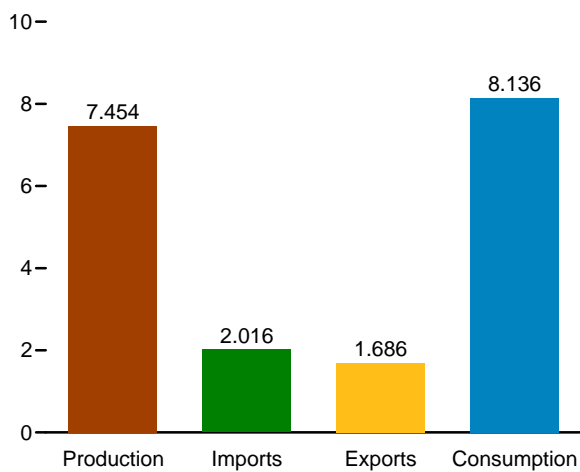

Figure 1.1 Primary Energy Overview
(Quadrillion Btu)

Overview, 1949–2016

Overview, Monthly

Overview, November 2017

Net Imports, January–November

Web Page: <http://www.eia.gov/totalenergy/data/monthly/#summary>.
Source: Table 1.1.