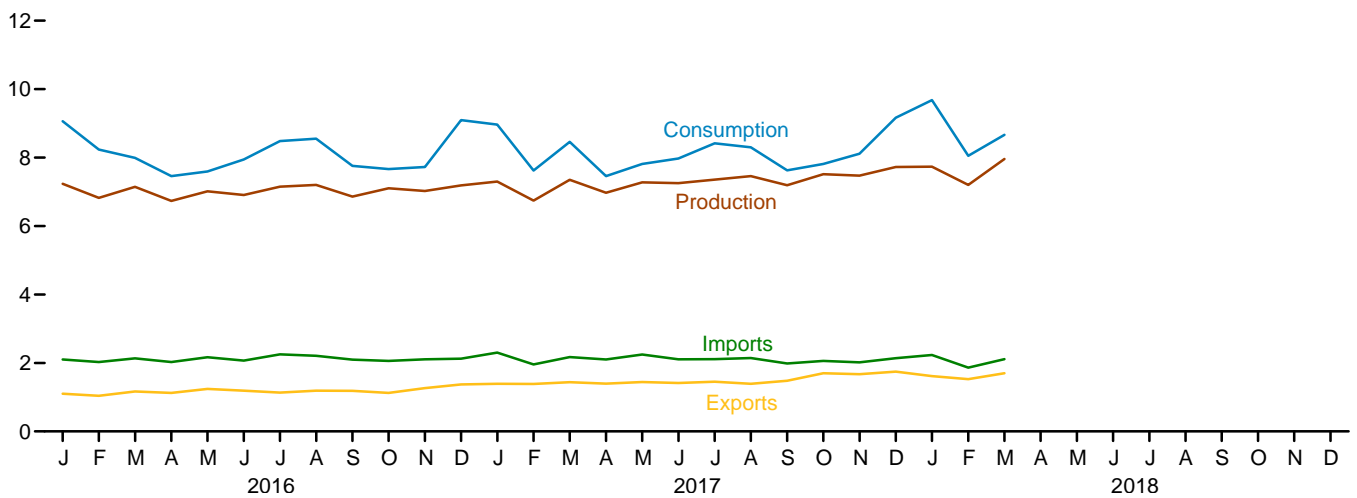

Figure 1.1 Primary Energy Overview
(Quadrillion Btu)

Overview, 1949–2017

By Source, Monthly

Overview, March 2018

Net Imports, January–March

Web Page: <http://www.eia.gov/totalenergy/data/monthly/#summary>.
Source: Table 1.1.