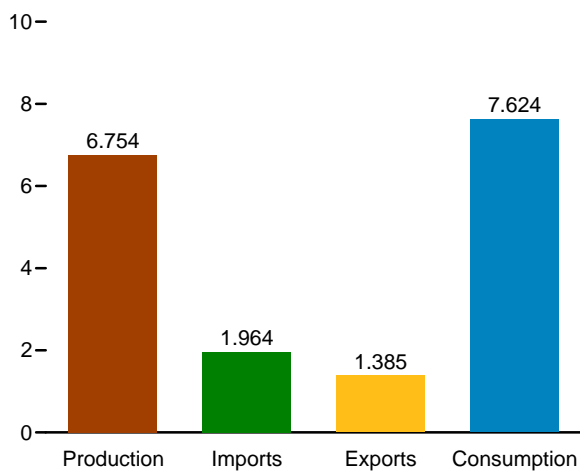

**Figure 1.1 Primary Energy Overview**  
(Quadrillion Btu)

Overview, 1949–2016

Overview, Monthly

Overview, February 2017

Net Imports, January–February

Web Page: <http://www.eia.gov/totalenergy/data/monthly/#summary>.  
Source: Table 1.1.