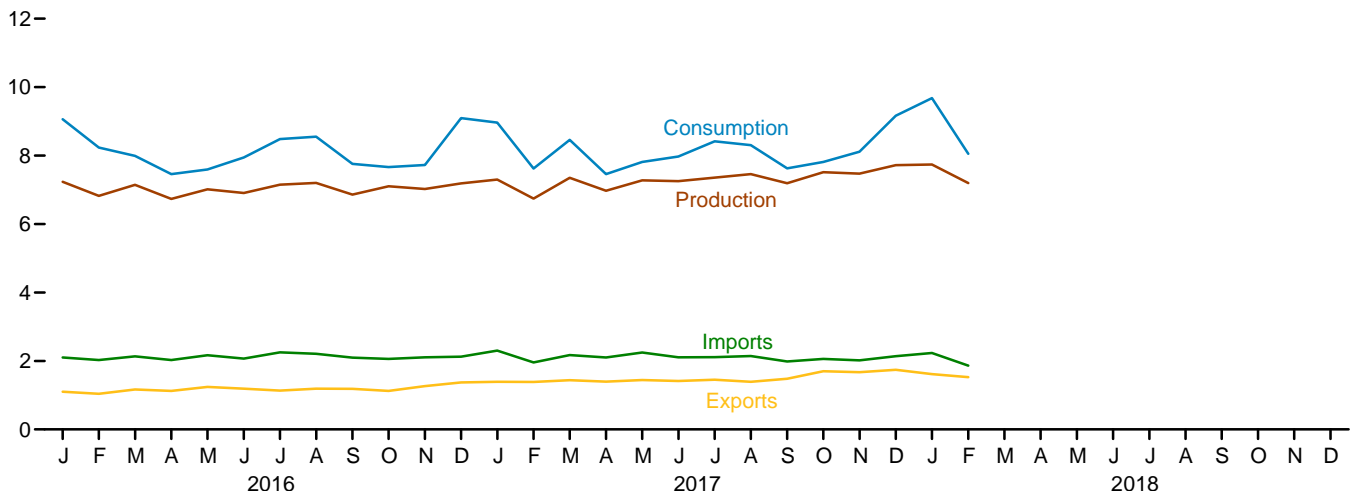

Figure 1.1 Primary Energy Overview
(Quadrillion Btu)

Overview, 1949–2017

Overview, February 2018

Net Imports, January–February

Web Page: <http://www.eia.gov/totalenergy/data/monthly/#summary>.
Source: Table 1.1.