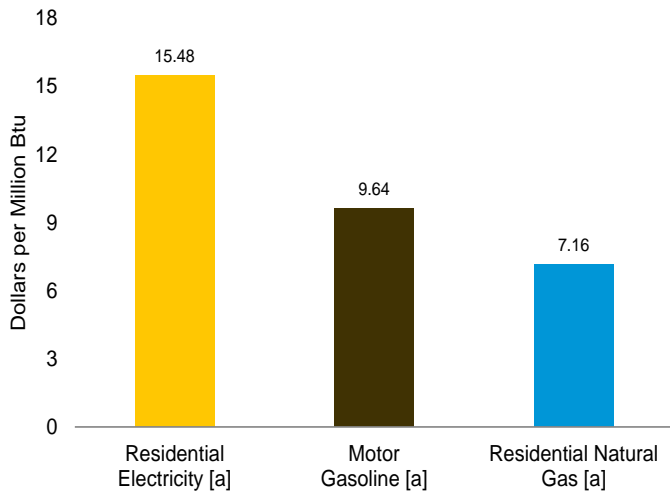

**Figure 1.6 Cost of Fuels to End Users In Real (1982-1984) Dollars**

Costs, 1960–2023

Costs, August 2024

Residential Electricity, [a] Monthly

Motor Gasoline, [a] Monthly

Residential Natural Gas, [a] Monthly

[a] Includes Taxes.

[b] Excludes Taxes.

Note: See "Real Dollars" in Glossary.

Web Page: <http://www.eia.gov/totalenergy/data/monthly/#summary>.

Source: Tables 1.6.