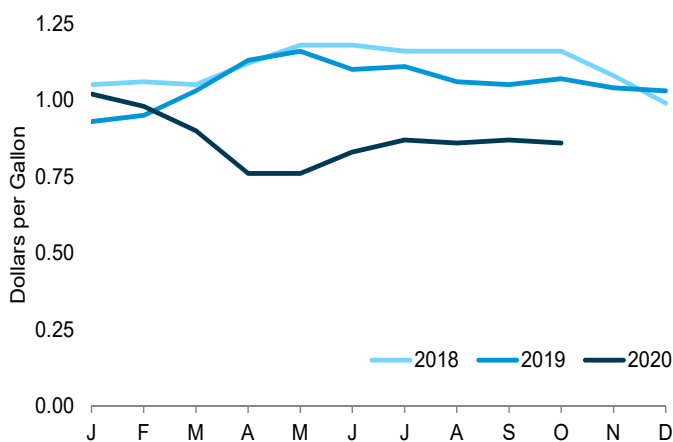

Figure 1.6 Cost of Fuels to End Users In Real (1982-1984) Dollars

Costs, 1960–2019

Costs, August 2020

Residential Electricity, [a] Monthly

Motor Gasoline, [a] Monthly

Residential Natural Gas, [a] Monthly

[a] Includes Taxes.