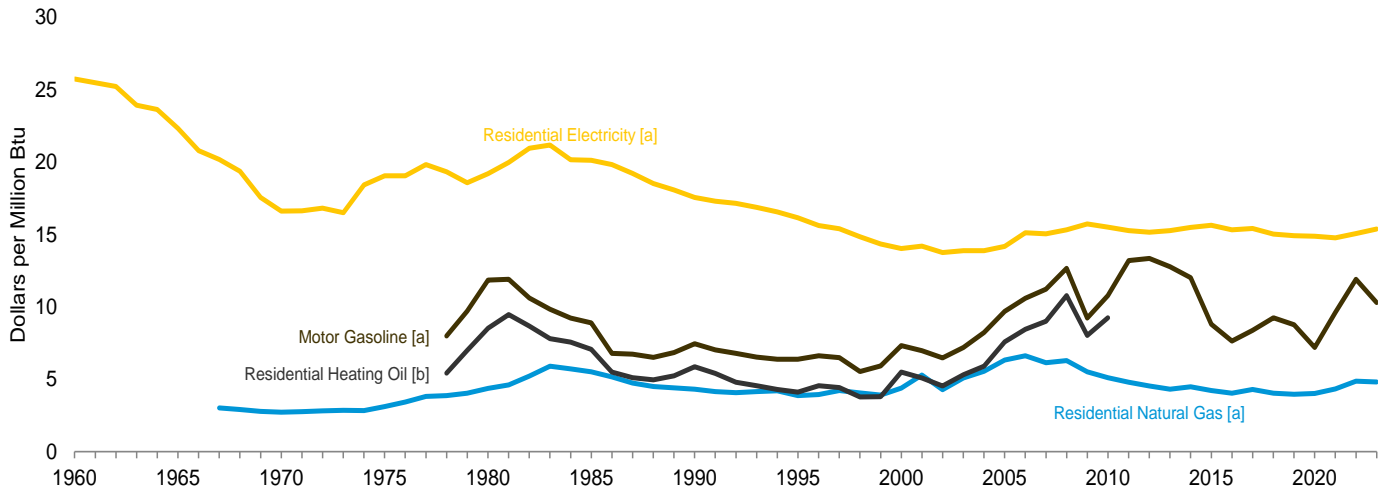

**Figure 1.6 Cost of Fuels to End Users In Real (1982-1984) Dollars**

Costs, 1960–2023

Costs, August 2024

Residential Electricity, [a] Monthly

Motor Gasoline, [a] Monthly

Residential Natural Gas, [a] Monthly

[a] Includes Taxes.

[b] Excludes Taxes.

Note: See "Real Dollars" in Glossary.

Web Page: <http://www.eia.gov/totalenergy/data/monthly/#summary>.

Source: Tables 1.6.