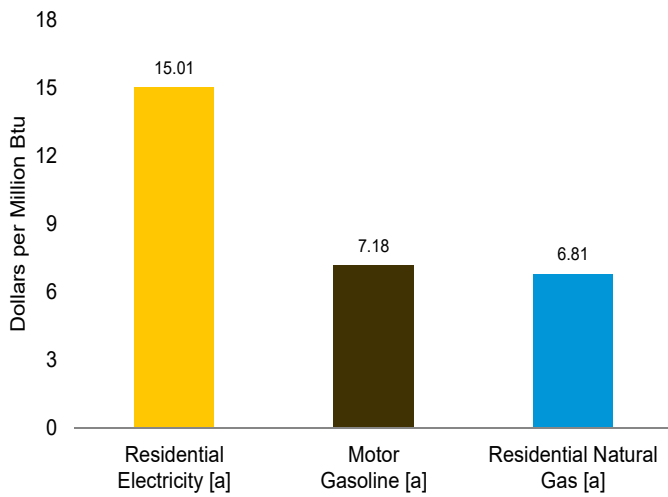

Figure 1.6 Cost of Fuels to End Users In Real (1982-1984) Dollars

Costs, 1960–2019

Costs, August 2020

Residential Electricity, [a] Monthly

Motor Gasoline, [a] Monthly

Residential Natural Gas, [a] Monthly

[a] Includes Taxes.

[b] Excludes Taxes.

Note: See "Real Dollars" in Glossary.

Web Page: <http://www.eia.gov/totalenergy/data/monthly/#summary>.

Source: Tables 1.6.