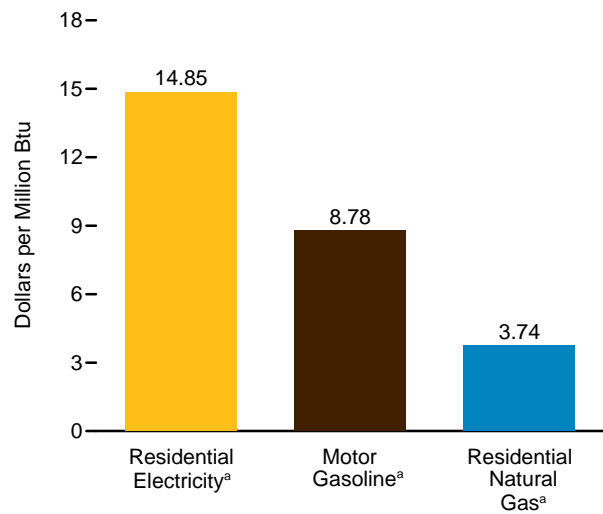

Figure 1.6 Cost of Fuels to End Users in Real (1982–1984) Dollars

Costs, 1960–2017

Costs, February 2018

Residential Electricity,^a Monthly

Motor Gasoline,^a Monthly

Residential Natural Gas,^a Monthly

^a Includes taxes.

^b Excludes taxes.

Note: See "Real Dollars" in Glossary.

Web Page: <http://www.eia.gov/totalenergy/data/monthly/#summary>.

Source: Table 1.6.