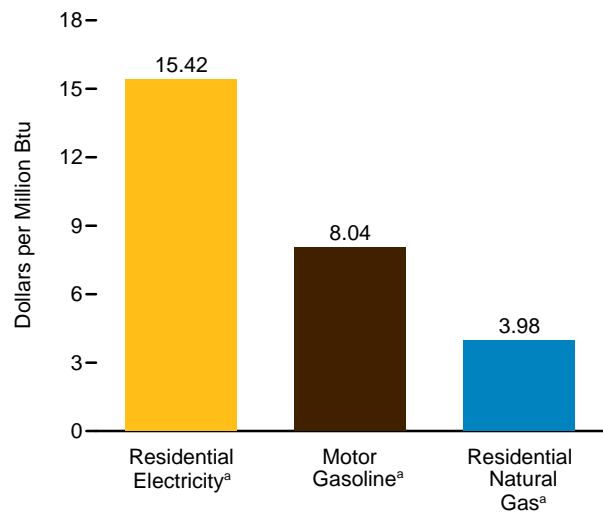

**Figure 1.6 Cost of Fuels to End Users in Real (1982–1984) Dollars**

Costs, 1960–2016

Costs, February 2017

Residential Electricity,<sup>a</sup> Monthly

Motor Gasoline,<sup>a</sup> Monthly

Residential Natural Gas,<sup>a</sup> Monthly

<sup>a</sup> Includes taxes.

<sup>b</sup> Excludes taxes.

Note: See "Real Dollars" in Glossary.

Web Page: <http://www.eia.gov/totalenergy/data/monthly/#summary>.

Source: Table 1.6.