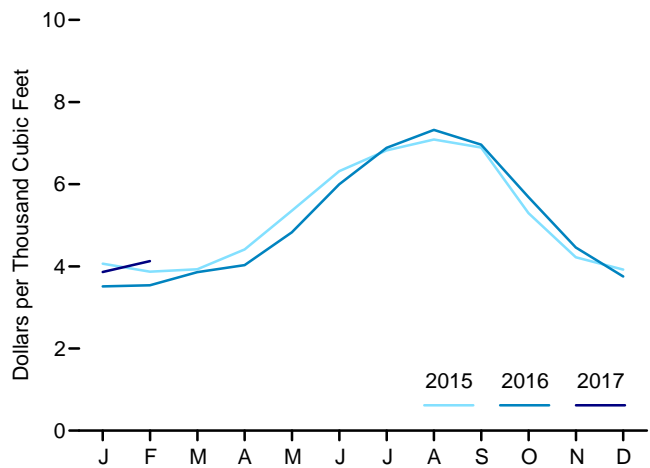

**Figure 1.6 Cost of Fuels to End Users in Real (1982–1984) Dollars**

Costs, 1960–2016

Costs, February 2017

Residential Electricity,<sup>a</sup> Monthly

Motor Gasoline,<sup>a</sup> Monthly

Residential Natural Gas,<sup>a</sup> Monthly