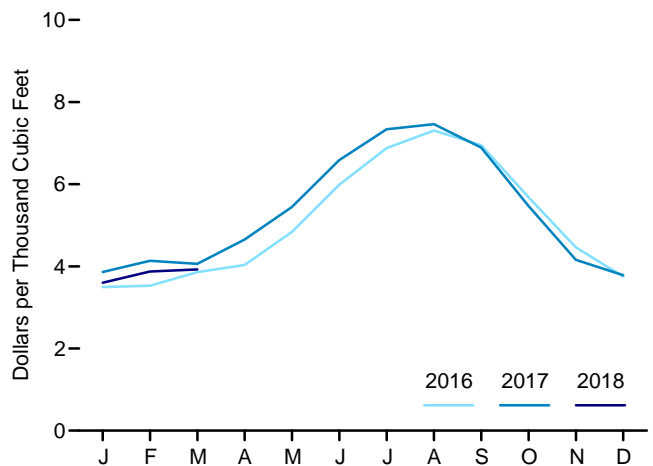

**Figure 1.6 Cost of Fuels to End Users in Real (1982–1984) Dollars**

Costs, 1960–2017

Costs, March 2018

Residential Electricity,<sup>a</sup> Monthly

Motor Gasoline,<sup>a</sup> Monthly

Residential Natural Gas,<sup>a</sup> Monthly