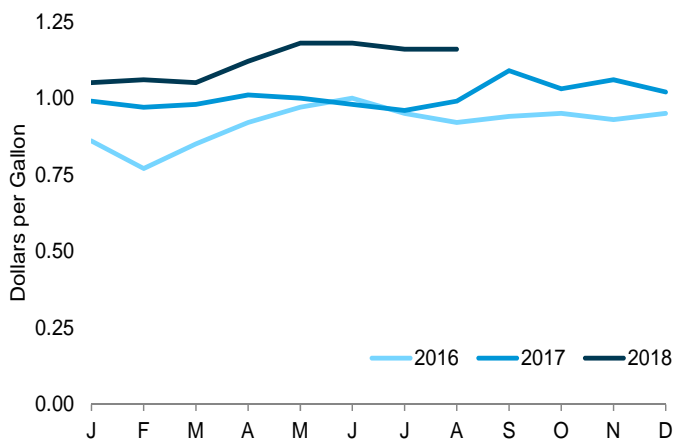

Figure 1.6 Cost of Fuels to End Users In Real (1982-1984) Dollars

Costs, 1960–2017

Costs, June 2018

Residential Electricity, [a] Monthly

Motor Gasoline, [a] Monthly

Residential Natural Gas, [a] Monthly

[a] Includes Taxes.