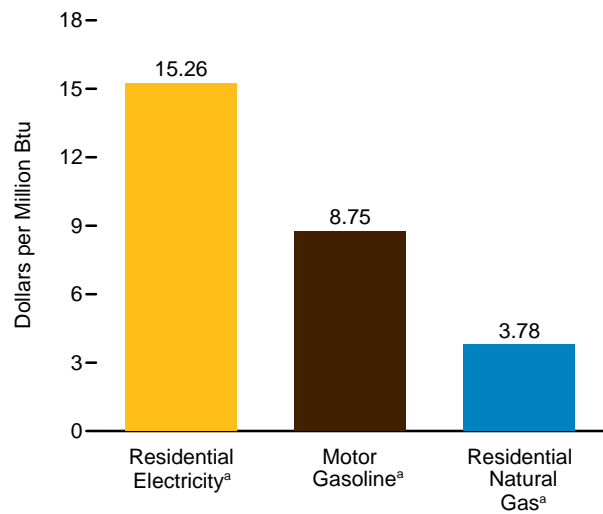

**Figure 1.6 Cost of Fuels to End Users in Real (1982–1984) Dollars**

Costs, 1960–2017

Costs, March 2018

Residential Electricity,<sup>a</sup> Monthly

Motor Gasoline,<sup>a</sup> Monthly

Residential Natural Gas,<sup>a</sup> Monthly

<sup>a</sup> Includes taxes.

<sup>b</sup> Excludes taxes.

Note: See "Real Dollars" in Glossary.

Web Page: <http://www.eia.gov/totalenergy/data/monthly/#summary>.

Source: Table 1.6.