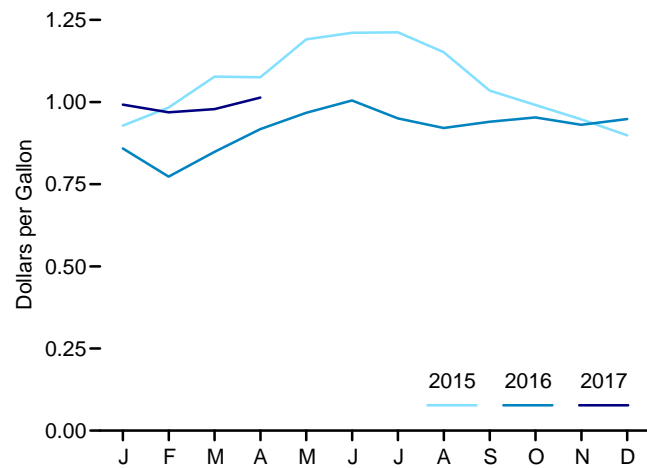

**Figure 1.6 Cost of Fuels to End Users in Real (1982–1984) Dollars**

Costs, 1960–2016

Costs, February 2017

Residential Electricity,<sup>a</sup> Monthly

Motor Gasoline,<sup>a</sup> Monthly

Residential Natural Gas,<sup>a</sup> Monthly