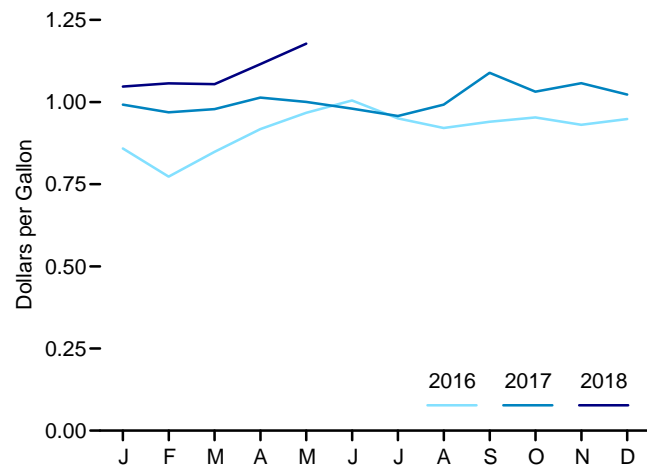

**Figure 1.6 Cost of Fuels to End Users in Real (1982–1984) Dollars**

Costs, 1960–2017

Costs, March 2018

Residential Electricity,<sup>a</sup> Monthly

Motor Gasoline,<sup>a</sup> Monthly

Residential Natural Gas,<sup>a</sup> Monthly