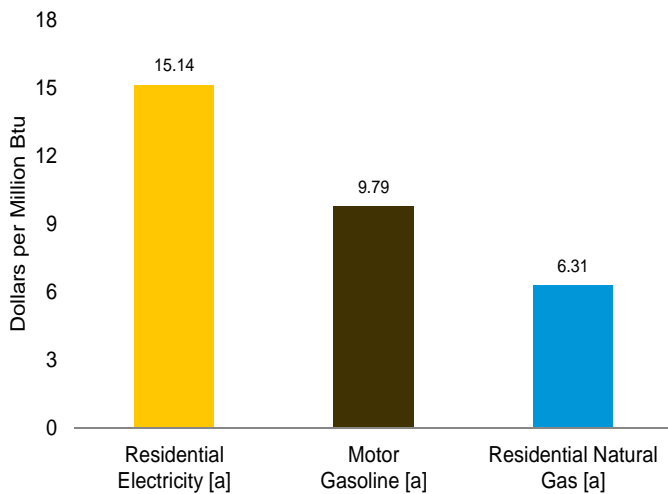

Figure 1.6 Cost of Fuels to End Users In Real (1982-1984) Dollars

Costs, 1960–2017

Costs, June 2018

Residential Electricity, [a] Monthly

Motor Gasoline, [a] Monthly

Residential Natural Gas, [a] Monthly

[a] Includes Taxes.

[b] Excludes Taxes.

Note: See "Real Dollars" in Glossary.

Web Page: <http://www.eia.gov/totalenergy/data/monthly/#summary>.

Sources: Tables 1.6.