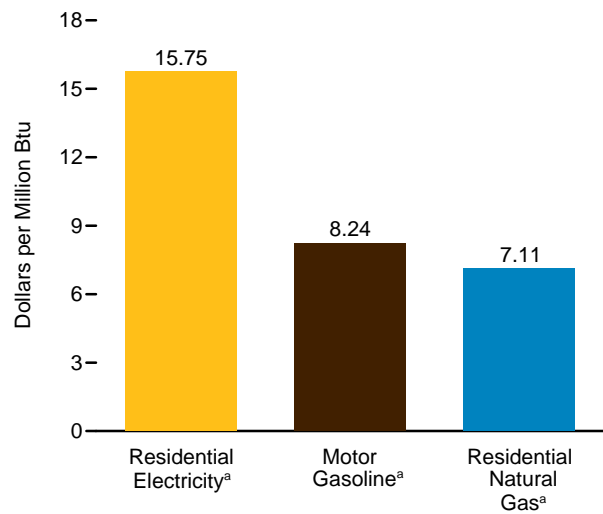

Figure 1.6 Cost of Fuels to End Users in Real (1982–1984) Dollars

Costs, 1960–2016

Costs, August 2017

Residential Electricity,^a Monthly

Motor Gasoline,^a Monthly

Residential Natural Gas,^a Monthly

^a Includes taxes.

^b Excludes taxes.

Note: See "Real Dollars" in Glossary.

Web Page: <http://www.eia.gov/totalenergy/data/monthly/#summary>.

Source: Table 1.6.