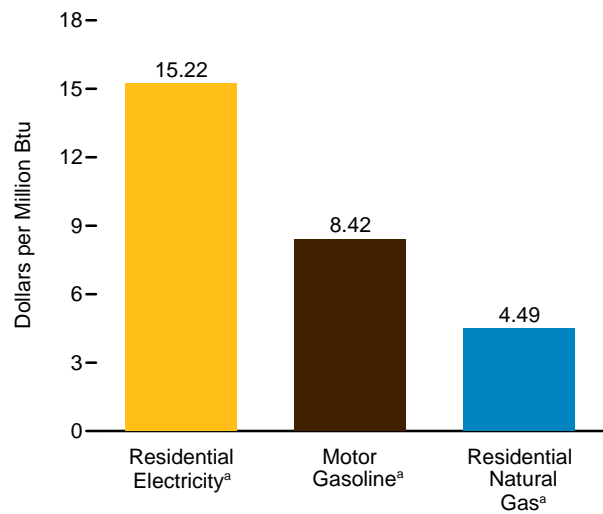

Figure 1.6 Cost of Fuels to End Users in Real (1982–1984) Dollars

Costs, 1960–2016

Costs, April 2017

Residential Electricity,^a Monthly

Motor Gasoline,^a Monthly

Residential Natural Gas,^a Monthly

^a Includes taxes.

^b Excludes taxes.

Note: See "Real Dollars" in Glossary.

Web Page: <http://www.eia.gov/totalenergy/data/monthly/#summary>.

Source: Table 1.6.