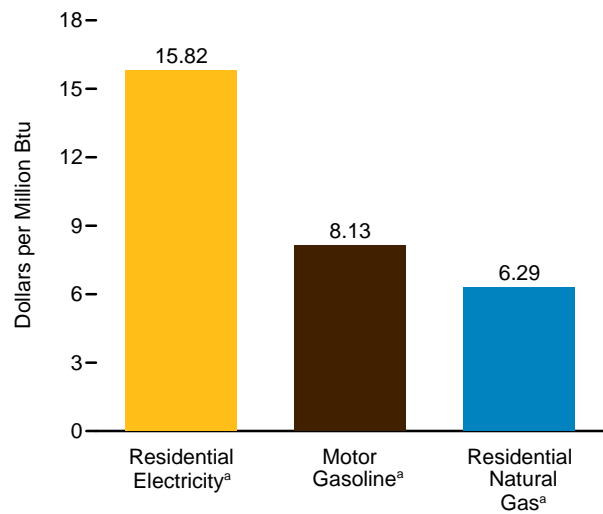

Figure 1.6 Cost of Fuels to End Users in Real (1982–1984) Dollars

Costs, 1960–2016

Costs, June 2017

Residential Electricity,^a Monthly

Motor Gasoline,^a Monthly

Residential Natural Gas,^a Monthly

^a Includes taxes.

^b Excludes taxes.

Note: See "Real Dollars" in Glossary.

Web Page: <http://www.eia.gov/totalenergy/data/monthly/#summary>.

Source: Table 1.6.