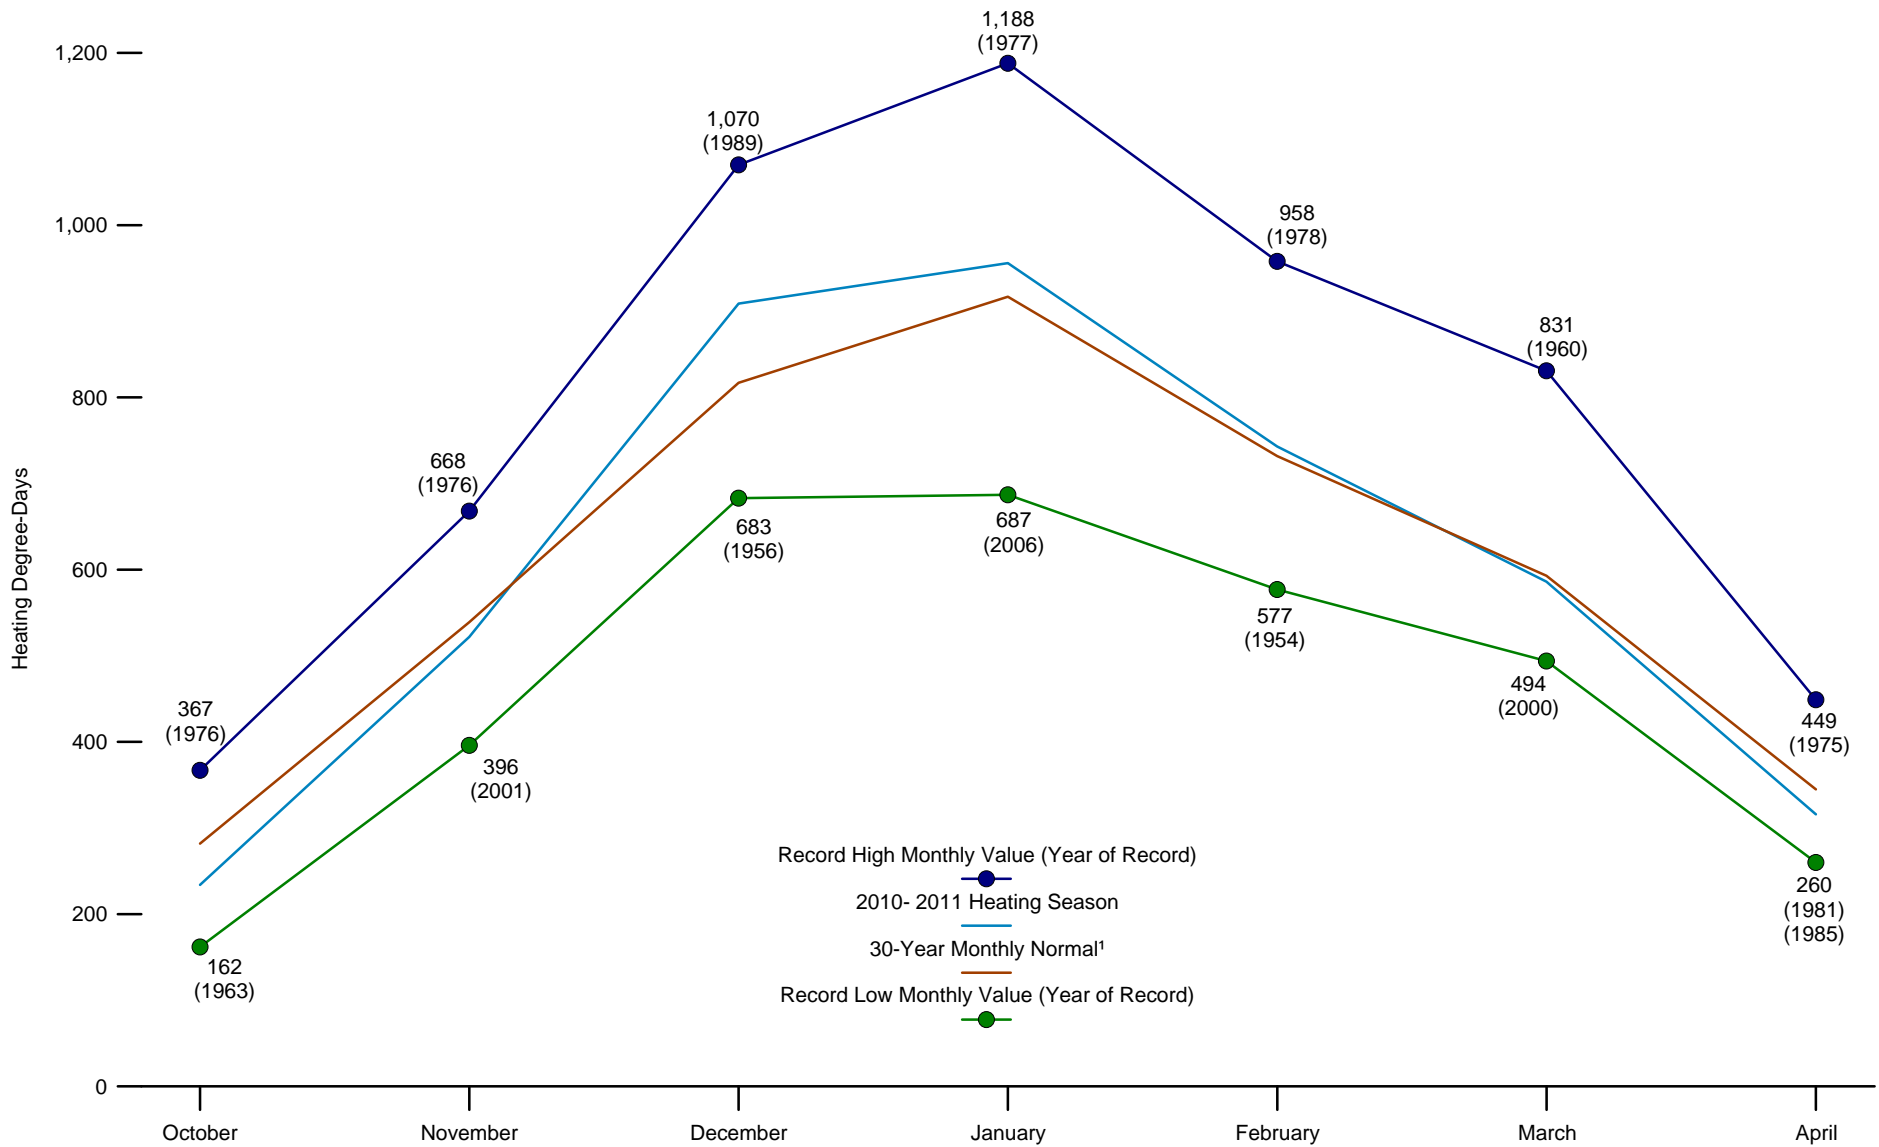

Figure 1.7 Heating Degree-Days by Month, 1949-2011

¹ Based on calculations of data from 1971 through 2000.

Source: Table 1.7.