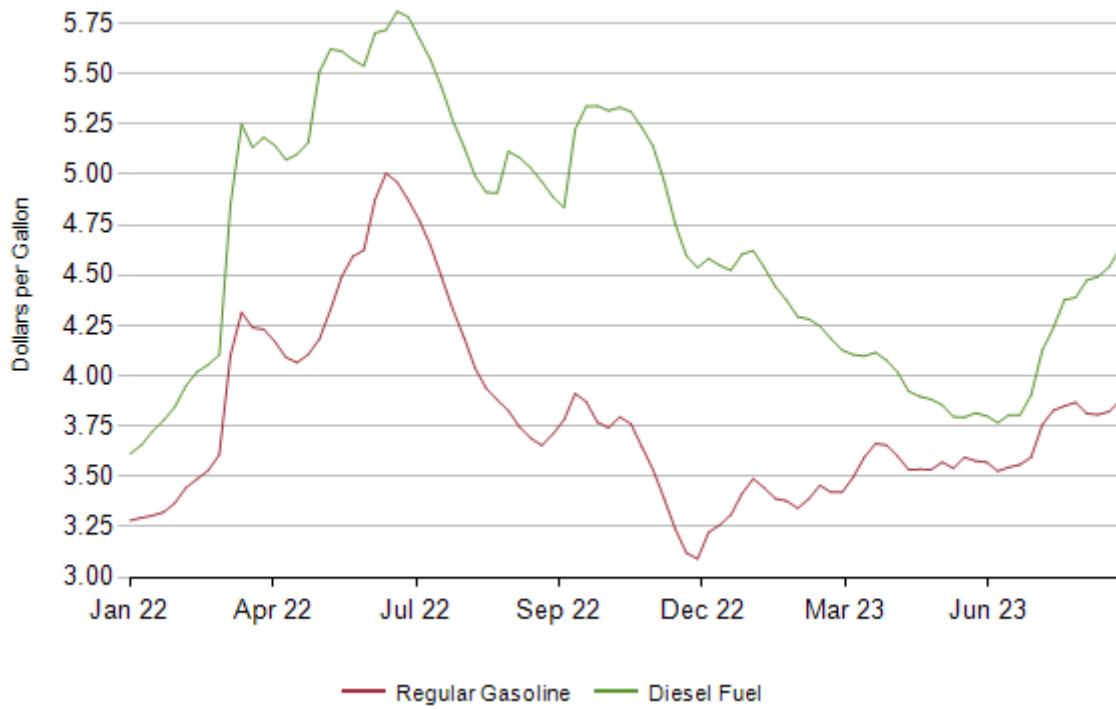

Figure 10. U.S. Average Retail Regular Motor Gasoline and On-Highway Diesel Fuel Prices, January 2022 to Present (Dollars per Gallon, Including Taxes)

Note: See Appendix B, Weekly Petroleum Price Surveys, page 40 for more information about the data in this graph.
Data source: See page 30.