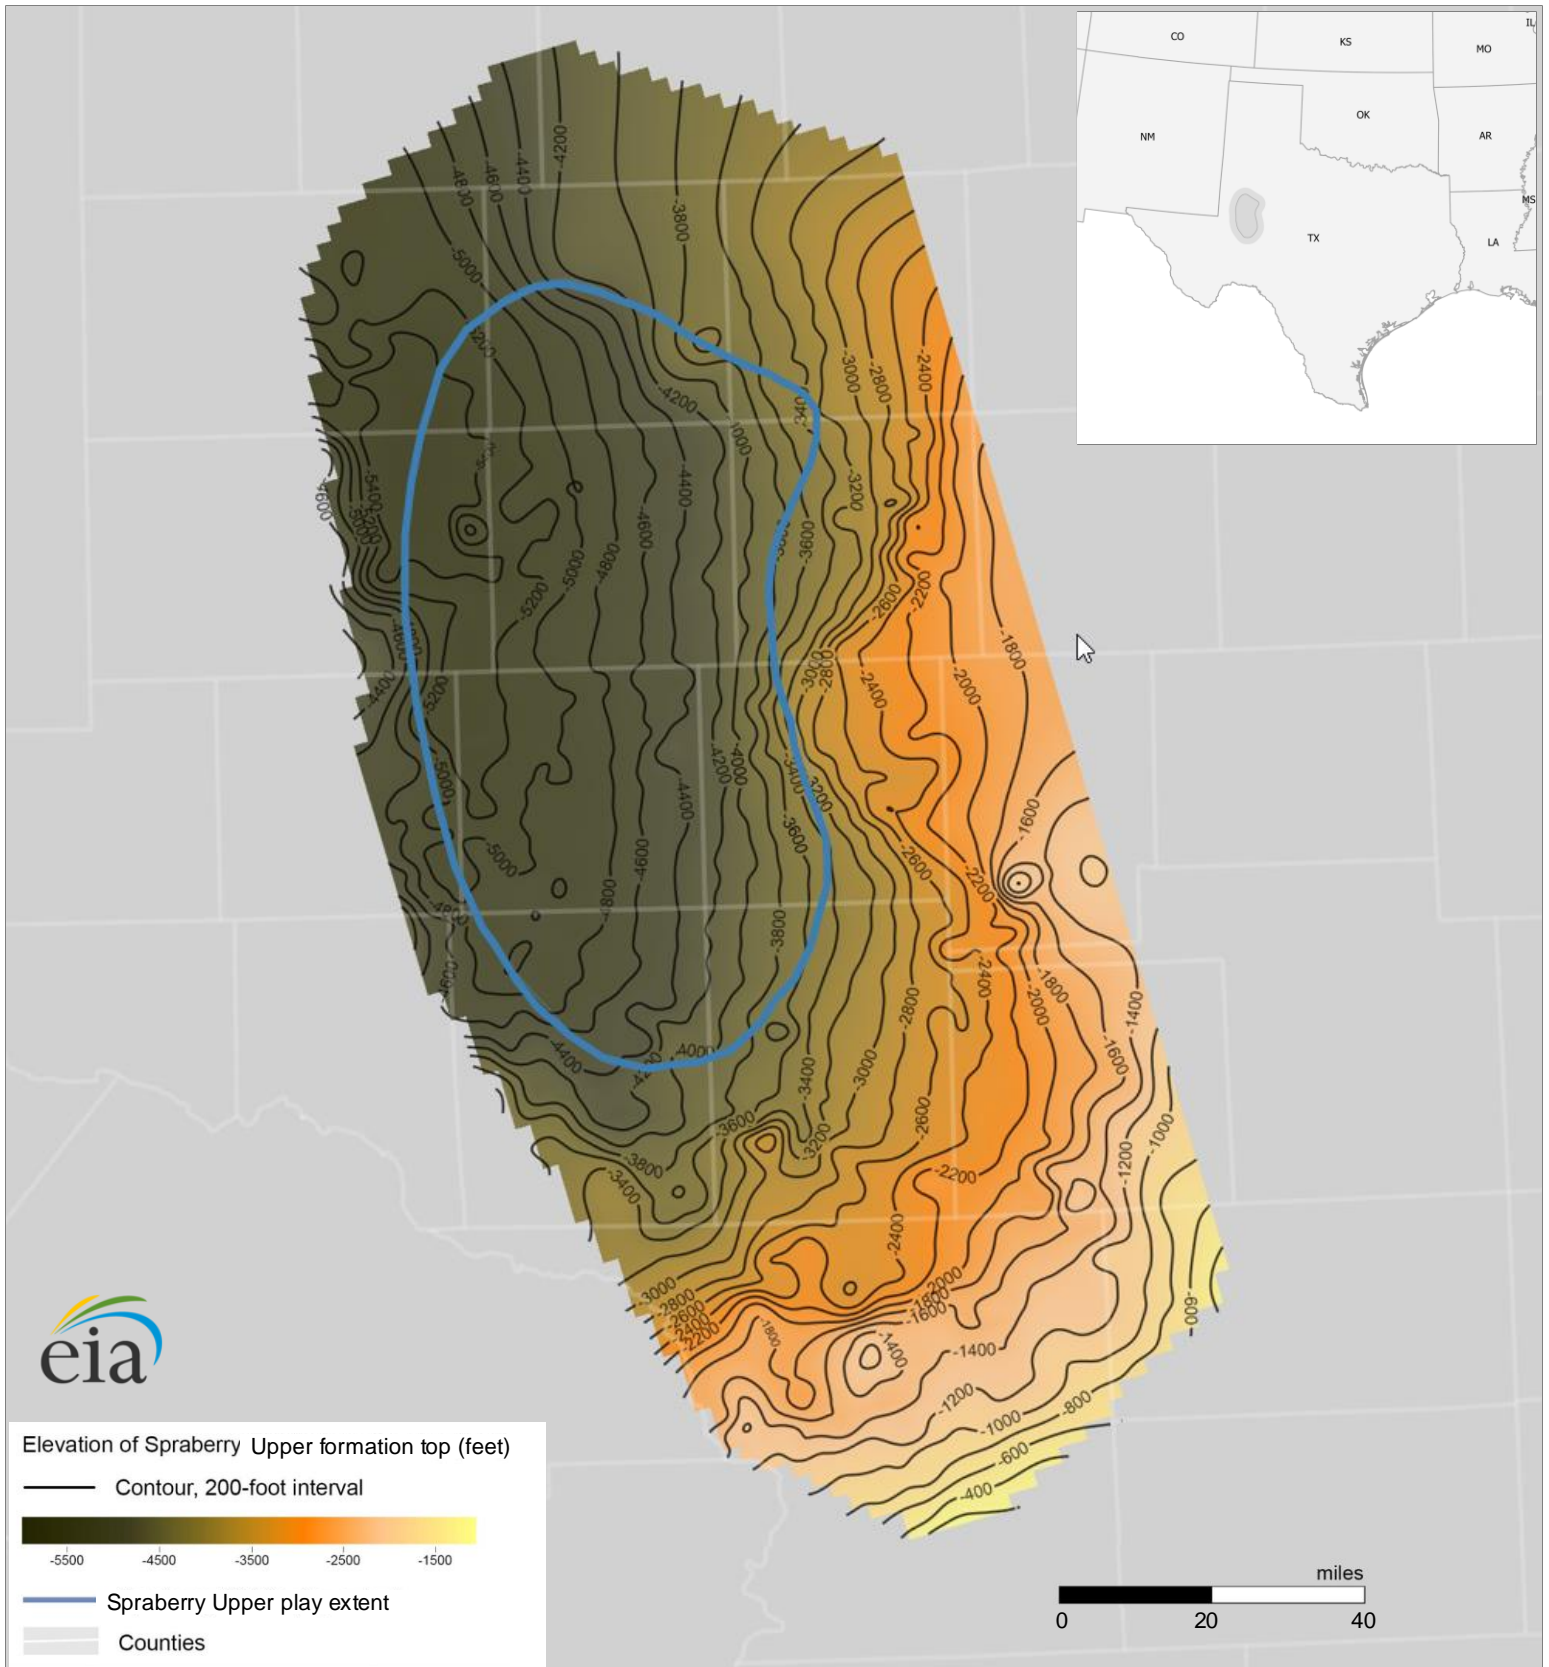

# Spraberry Upper formation structure map (Midland Basin)

Source: U.S. Energy Information Administration based on Enverus Inc., U.S. Geological Survey. Updated February 2021.