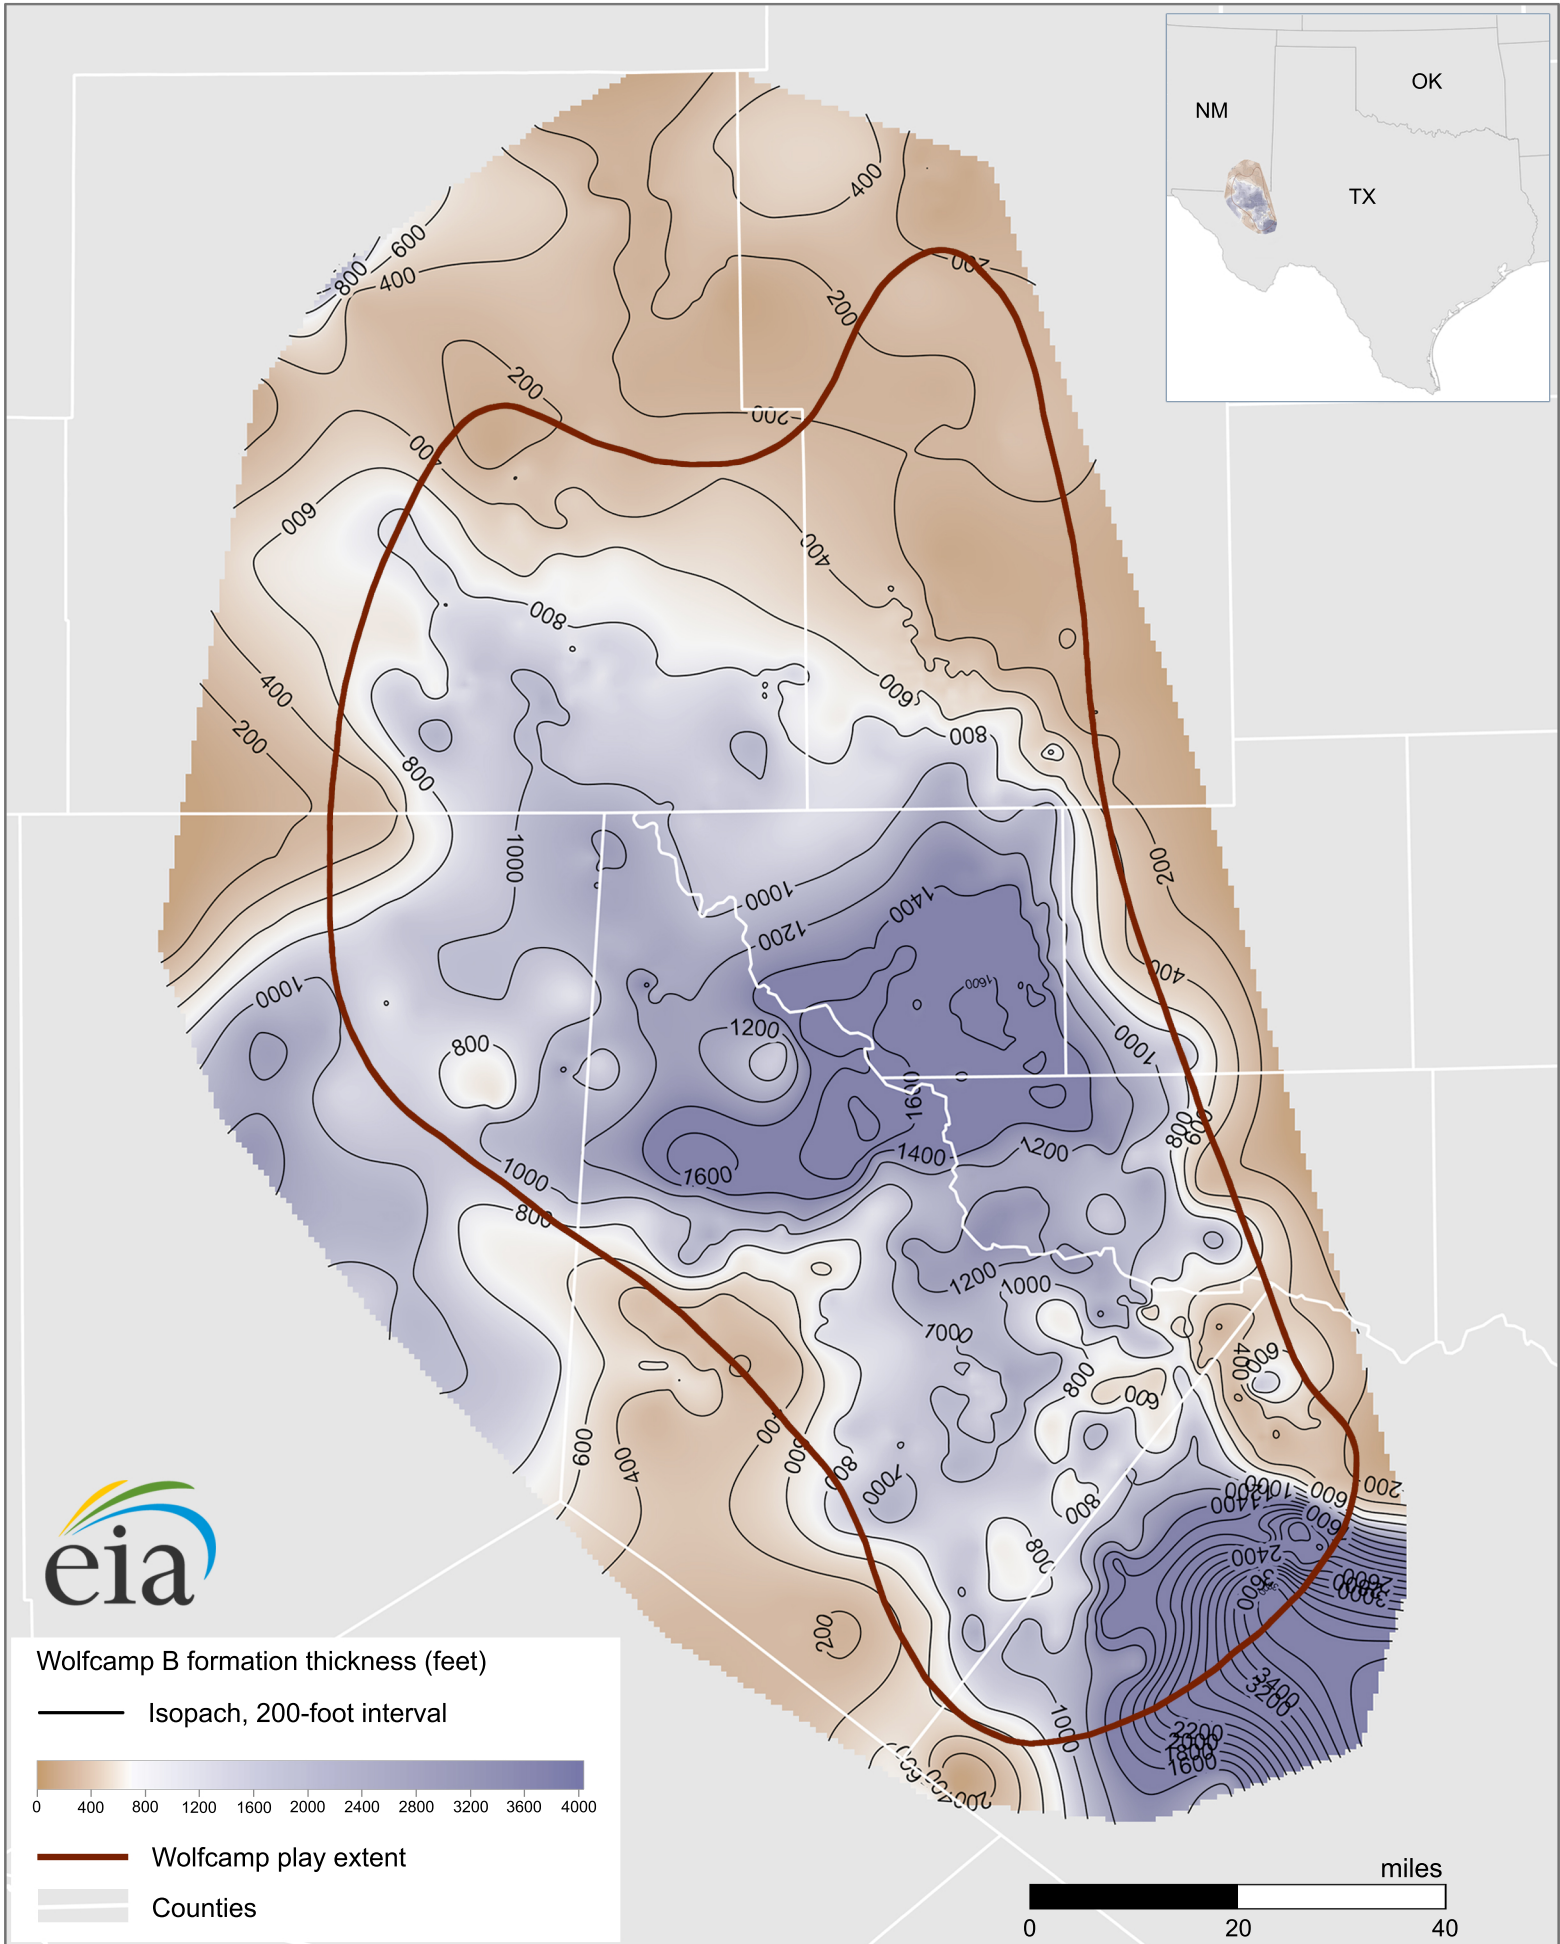

Wolfcamp B formation thickness map (Delaware Basin)

Source: U.S. Energy Information Administration based on DrillingInfo Inc., U.S. Geological Survey.