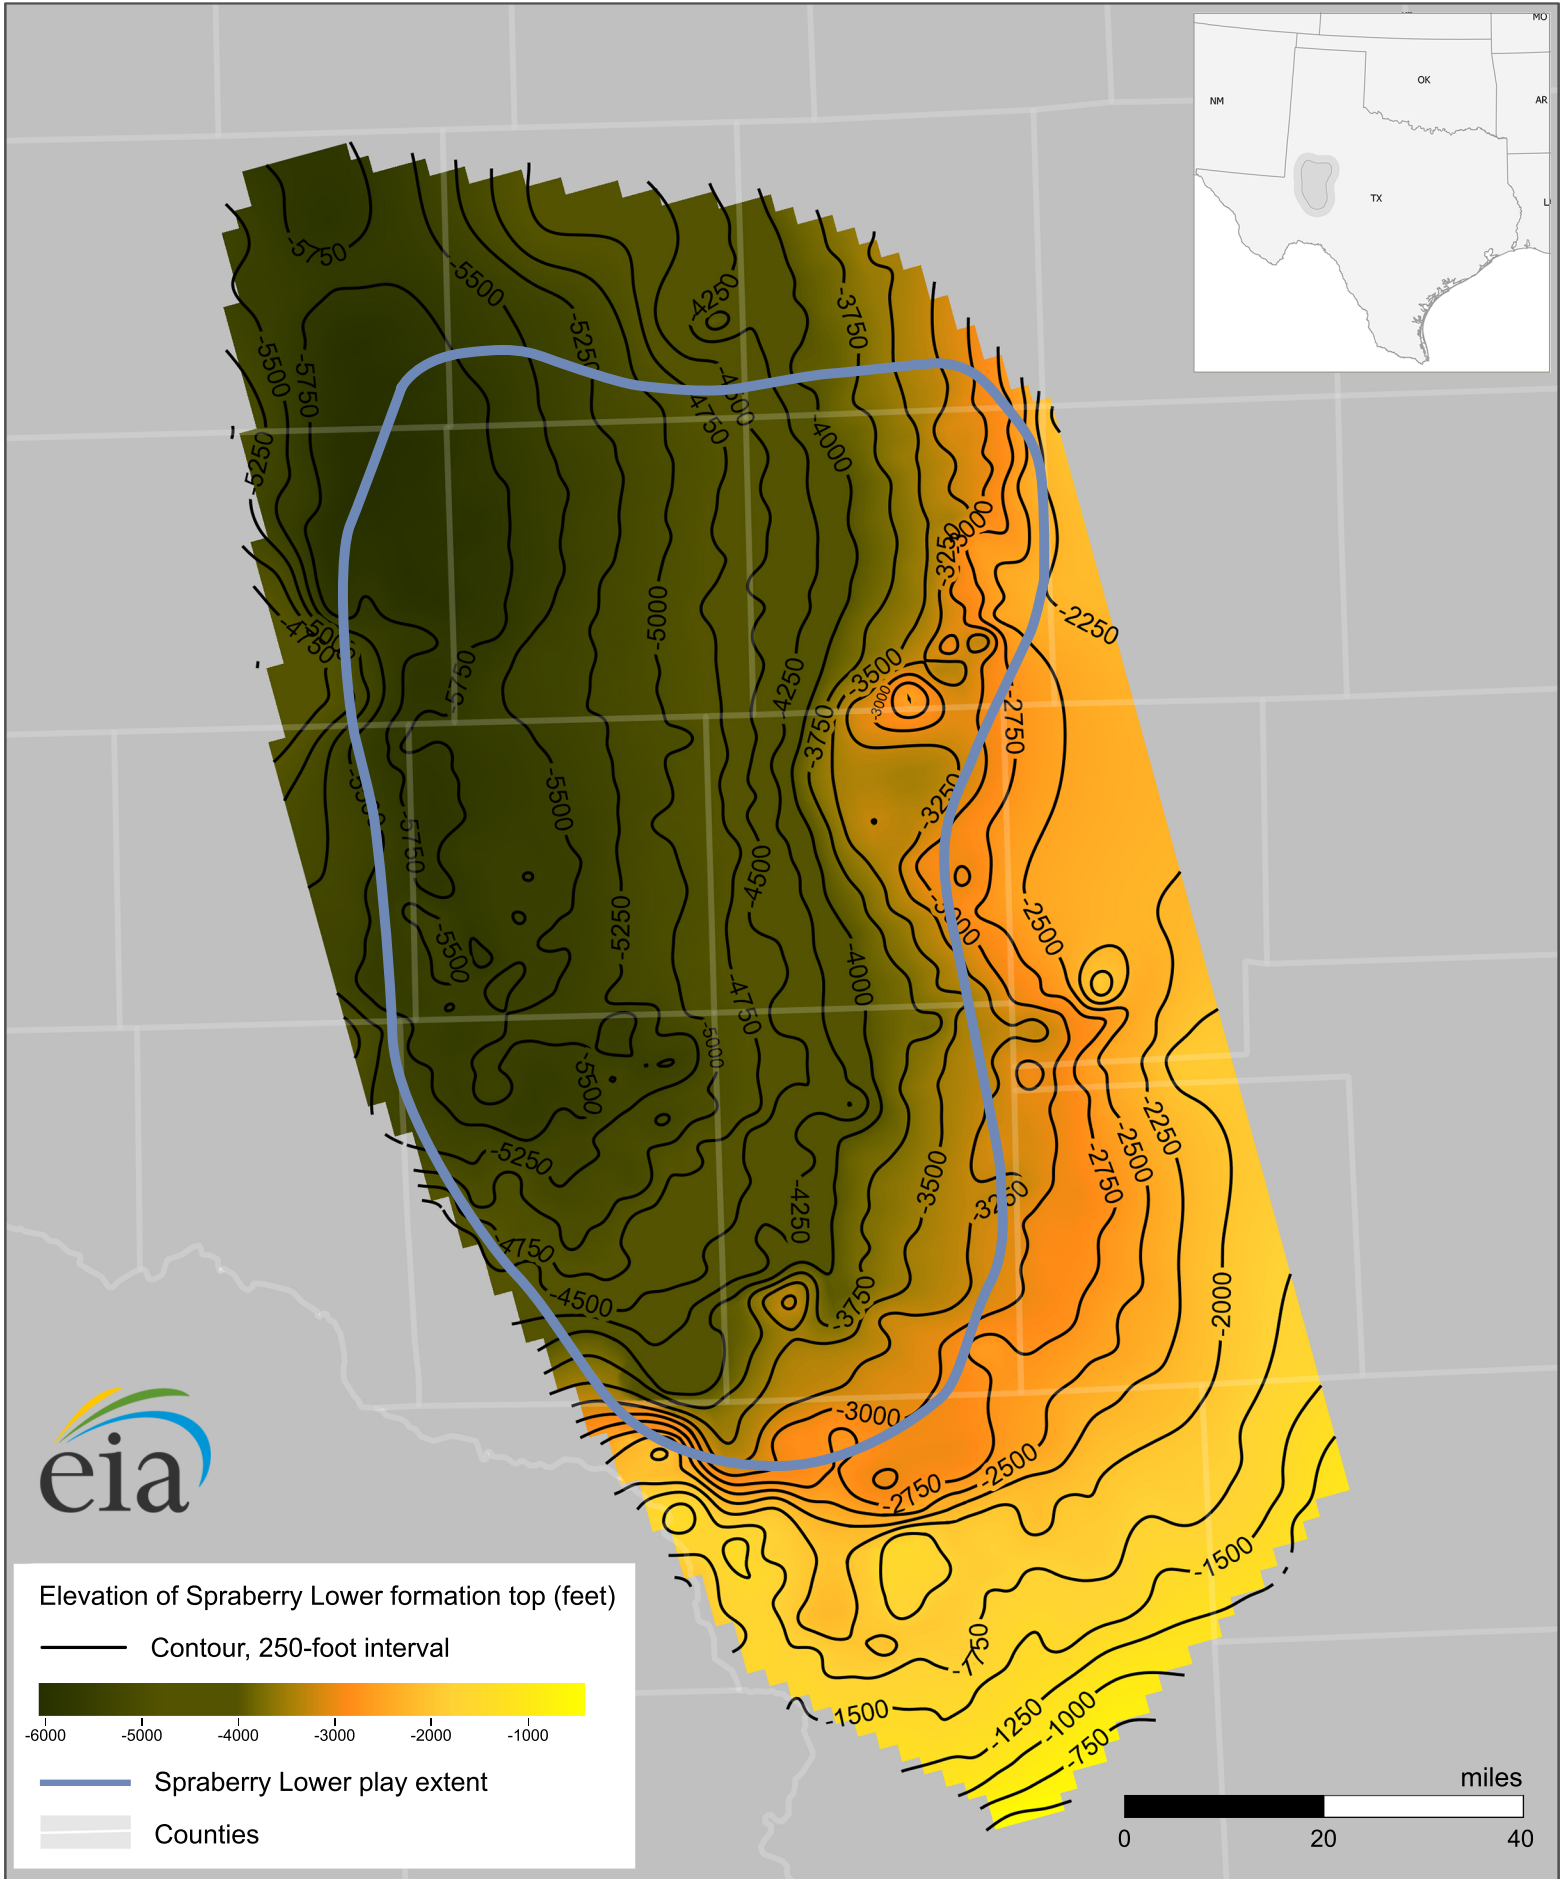

# Spraberry Lower formation structure map (Midland Basin)

Source: U.S. Energy Information Administration based on Enverus (DrillingInfo) Inc., U.S. Geological Survey. Updated February 2021.