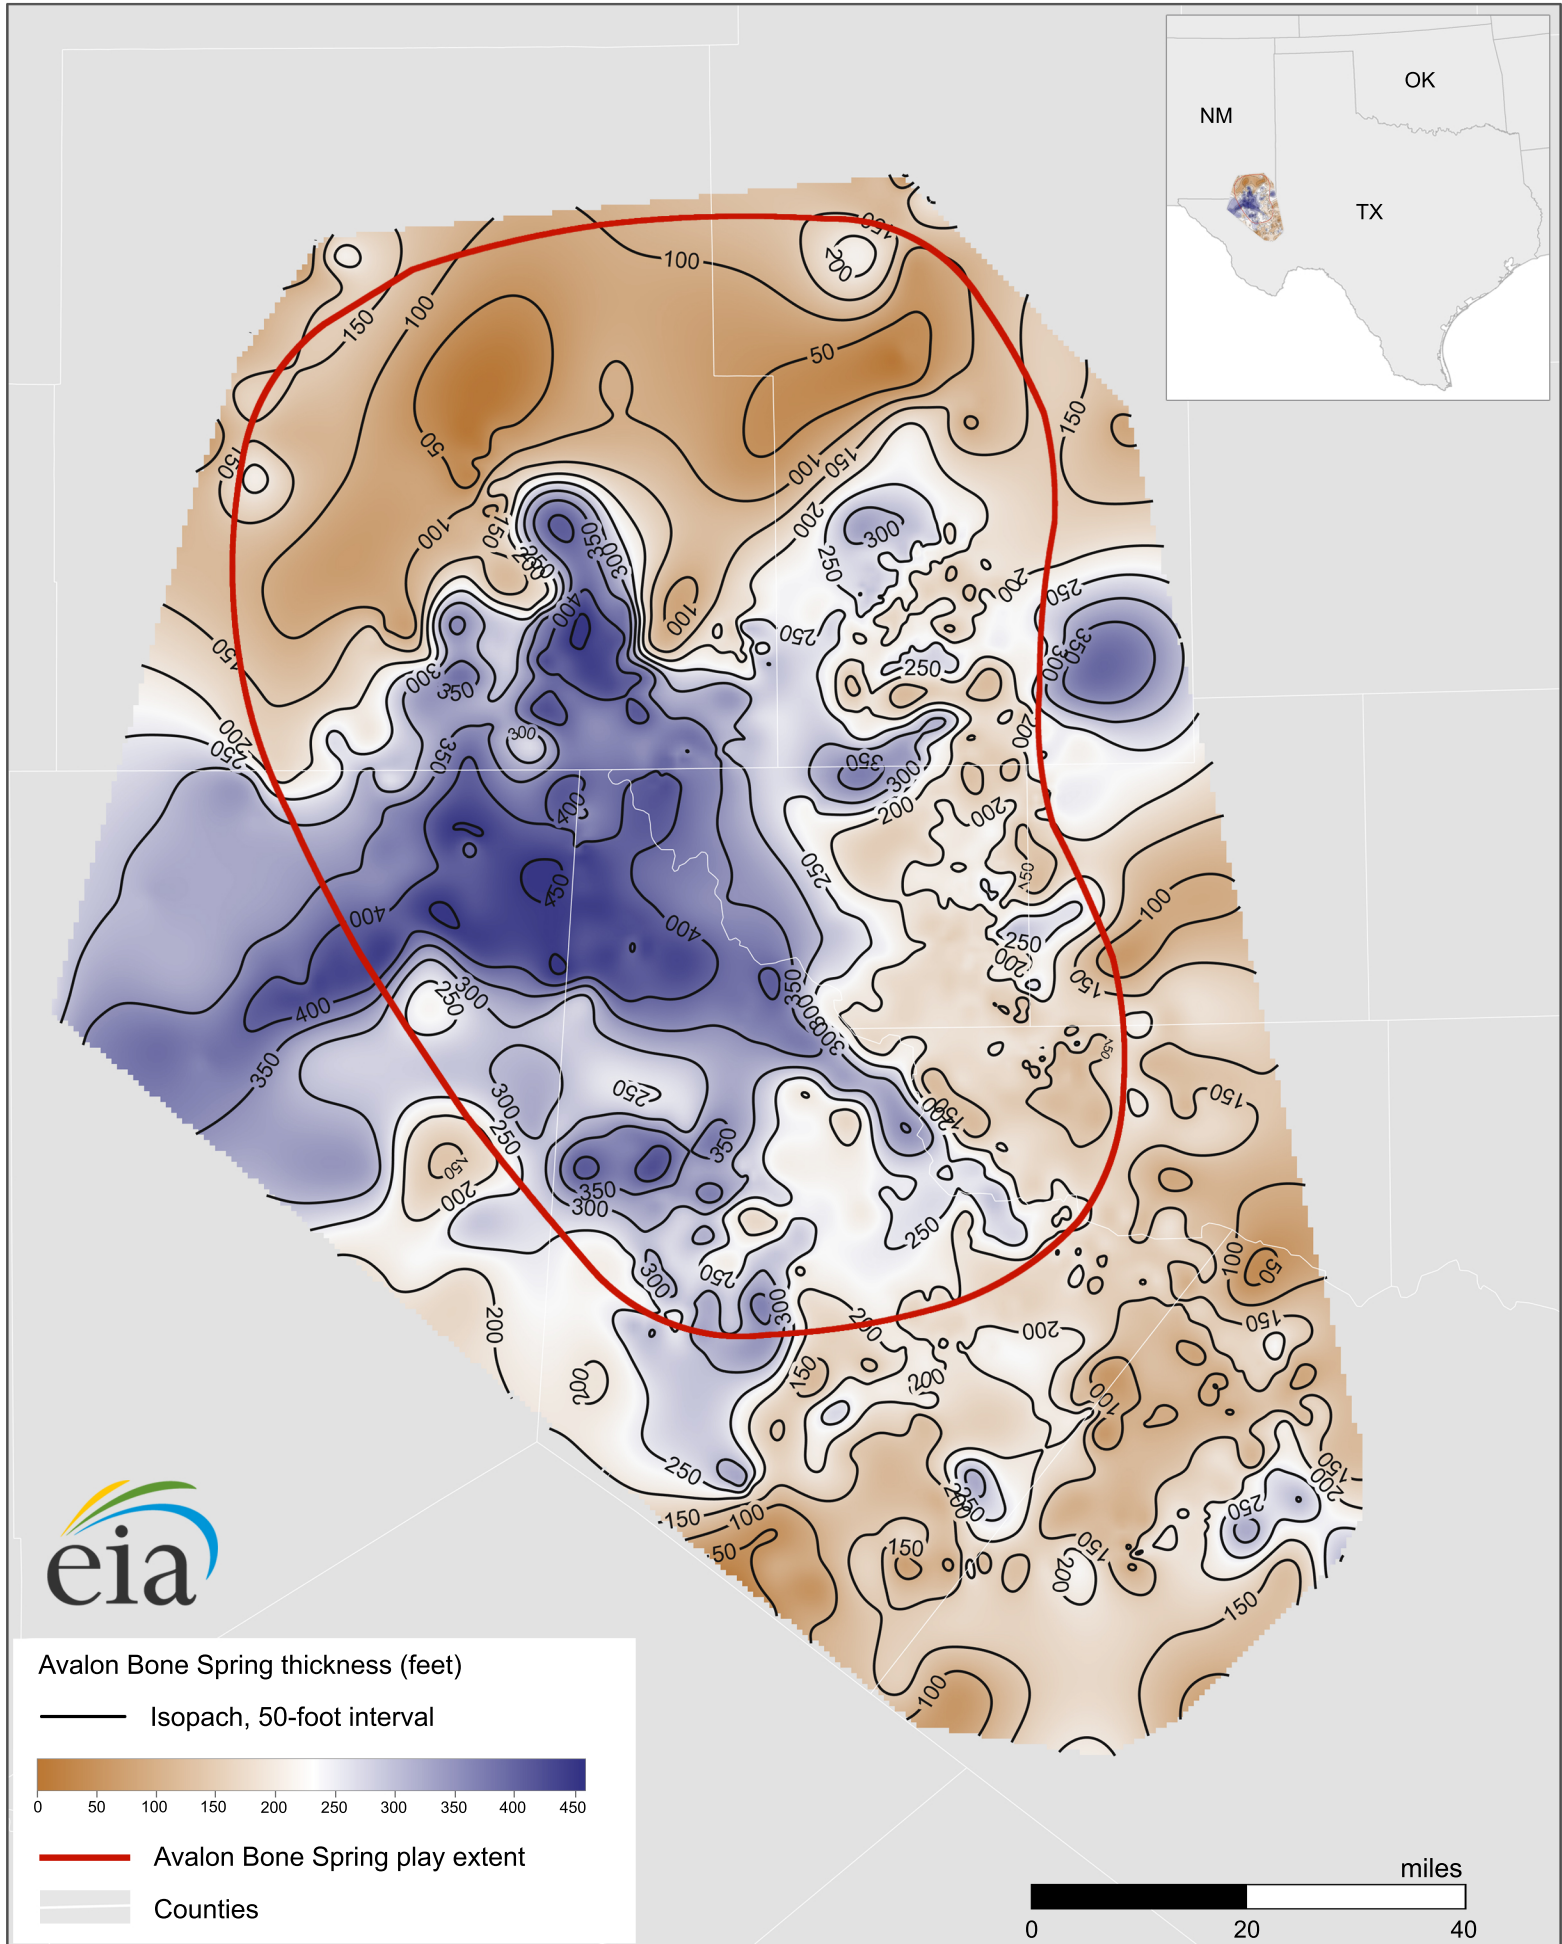

Avalon Bone Spring formation thickness map (Delaware Basin)

Source: U.S. Energy Information Administration based on DrillingInfo Inc., U.S. Geological Survey. Updated Feb. 2019.