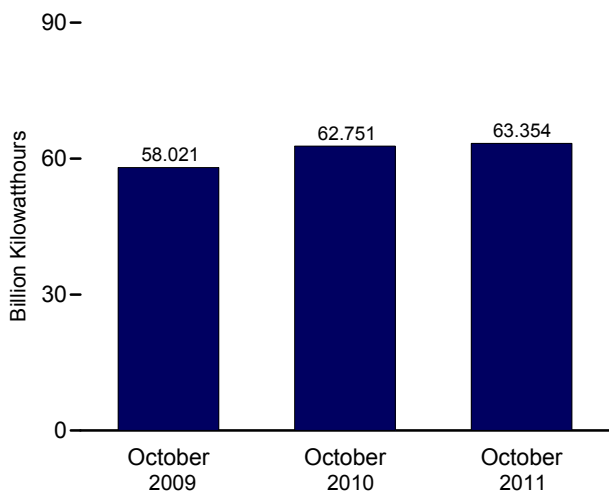

Figure 8.1 Nuclear Energy Overview

Operable Units, End of Year, 1973-2010

Electricity Net Generation, 1973-2010

Nuclear Share of Electricity Net Generation, 1973-2010

Nuclear Electricity Net Generation

Capacity Factor, Monthly