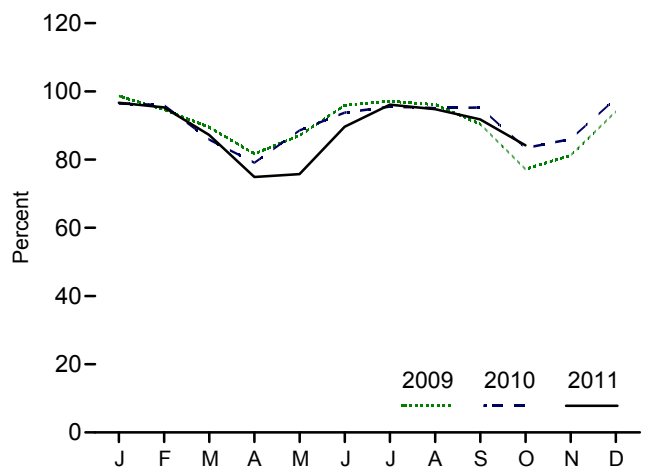

Figure 8.1 Nuclear Energy Overview

Operable Units, End of Year, 1973-2010

Electricity Net Generation, 1973-2010

Nuclear Share of Electricity Net Generation, 1973-2010

Nuclear Electricity Net Generation

Capacity Factor, Monthly