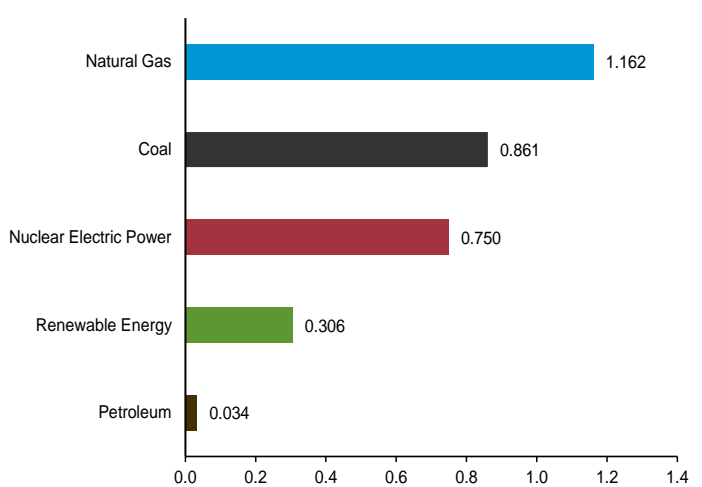

**Figure 2.6 Electric Power Sector Energy Consumption**

(Quadrillion Btu)

By Major Source, 1949–2024

By Major Source, Monthly

Total, January

By Major Source, January 2025

Web Page: <http://www.eia.gov/totalenergy/data/monthly/#consumption>.  
Source: Table 2.6.