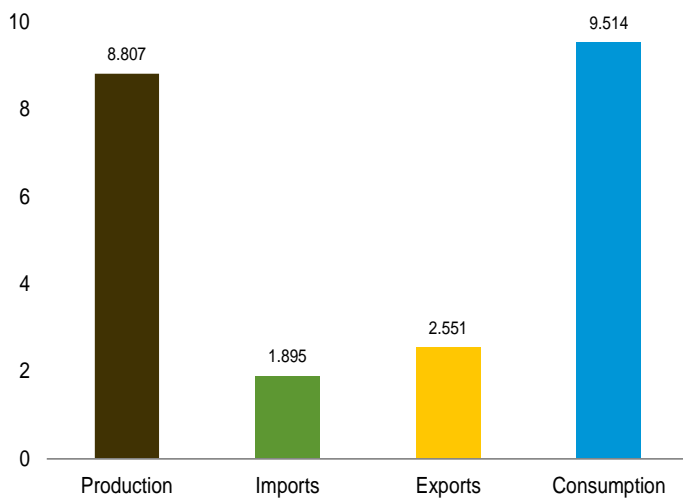

Figure 1.1 Primary Energy Overview

(Quadrillion Btu)

Overview, 1949–2024

Overview, Monthly

Overview, January 2025

Net Imports, January

Web Page: <http://www.eia.gov/totalenergy/data/monthly/#summary>.

Source: Table 1.1.