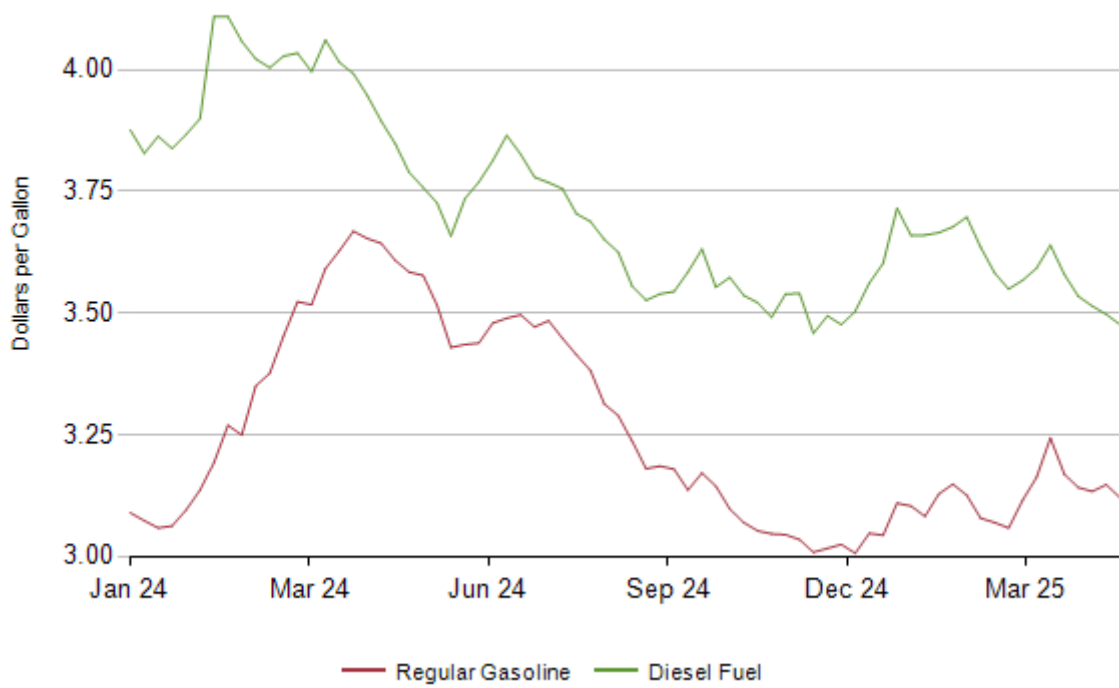

Figure 10. U.S. Average Retail Regular Motor Gasoline and On-Highway Diesel Fuel Prices, January 2024 to Present (Dollars per Gallon, Including Taxes)

Note: See Appendix B, Weekly Petroleum Price Surveys, page 40 for more information about the data in this graph.
Data source: See page 30.