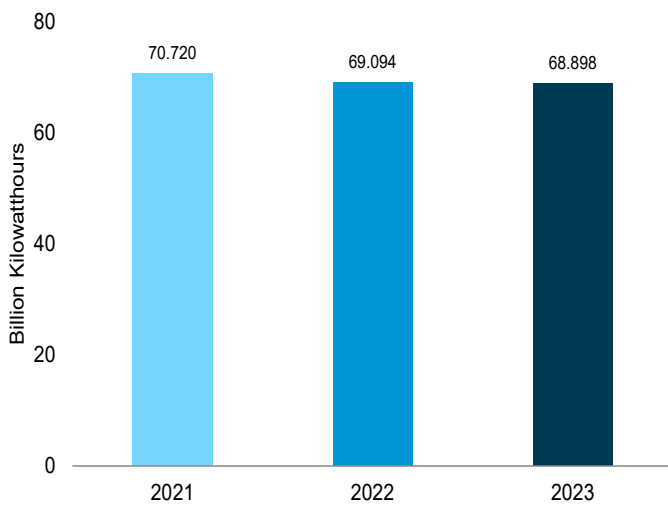

Figure 8.1 Nuclear Energy Overview

Electricity Net Generation, 1957–2023

Nuclear Share of Electricity Net Generation, 1957–2023

Nuclear Electricity Net Generation–December

Capacity Factor, Monthly

Web Page: <http://www.eia.gov/totalenergy/data/monthly/#nuclear>.
Sources: Tables 7.2a and 8.1.