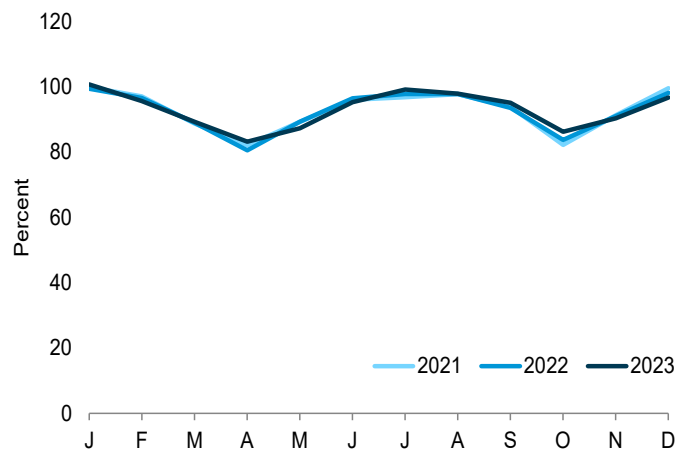

Figure 8.1 Nuclear Energy Overview

Electricity Net Generation, 1957–2023

Nuclear Share of Electricity Net Generation, 1957–2023

Nuclear Electricity Net Generation–December

Capacity Factor, Monthly

Web Page: <http://www.eia.gov/totalenergy/data/monthly/#nuclear>.
Sources: Tables 7.2a and 8.1.