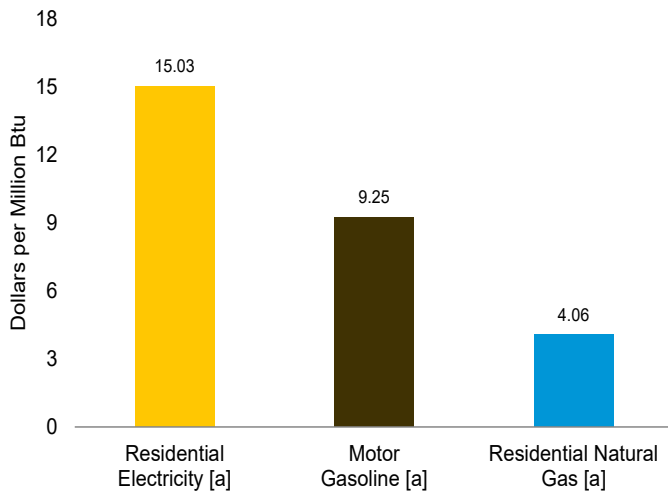

**Figure 1.6 Cost of Fuels to End Users In Real (1982-1984) Dollars**

Costs, 1960–2023

Costs, December 2023

Residential Electricity, [a] Monthly

Motor Gasoline, [a] Monthly

Residential Natural Gas, [a] Monthly

[a] Includes Taxes.

[b] Excludes Taxes.

Note: See "Real Dollars" in Glossary.

Web Page: <http://www.eia.gov/totalenergy/data/monthly/#summary>.

Source: Tables 1.6.