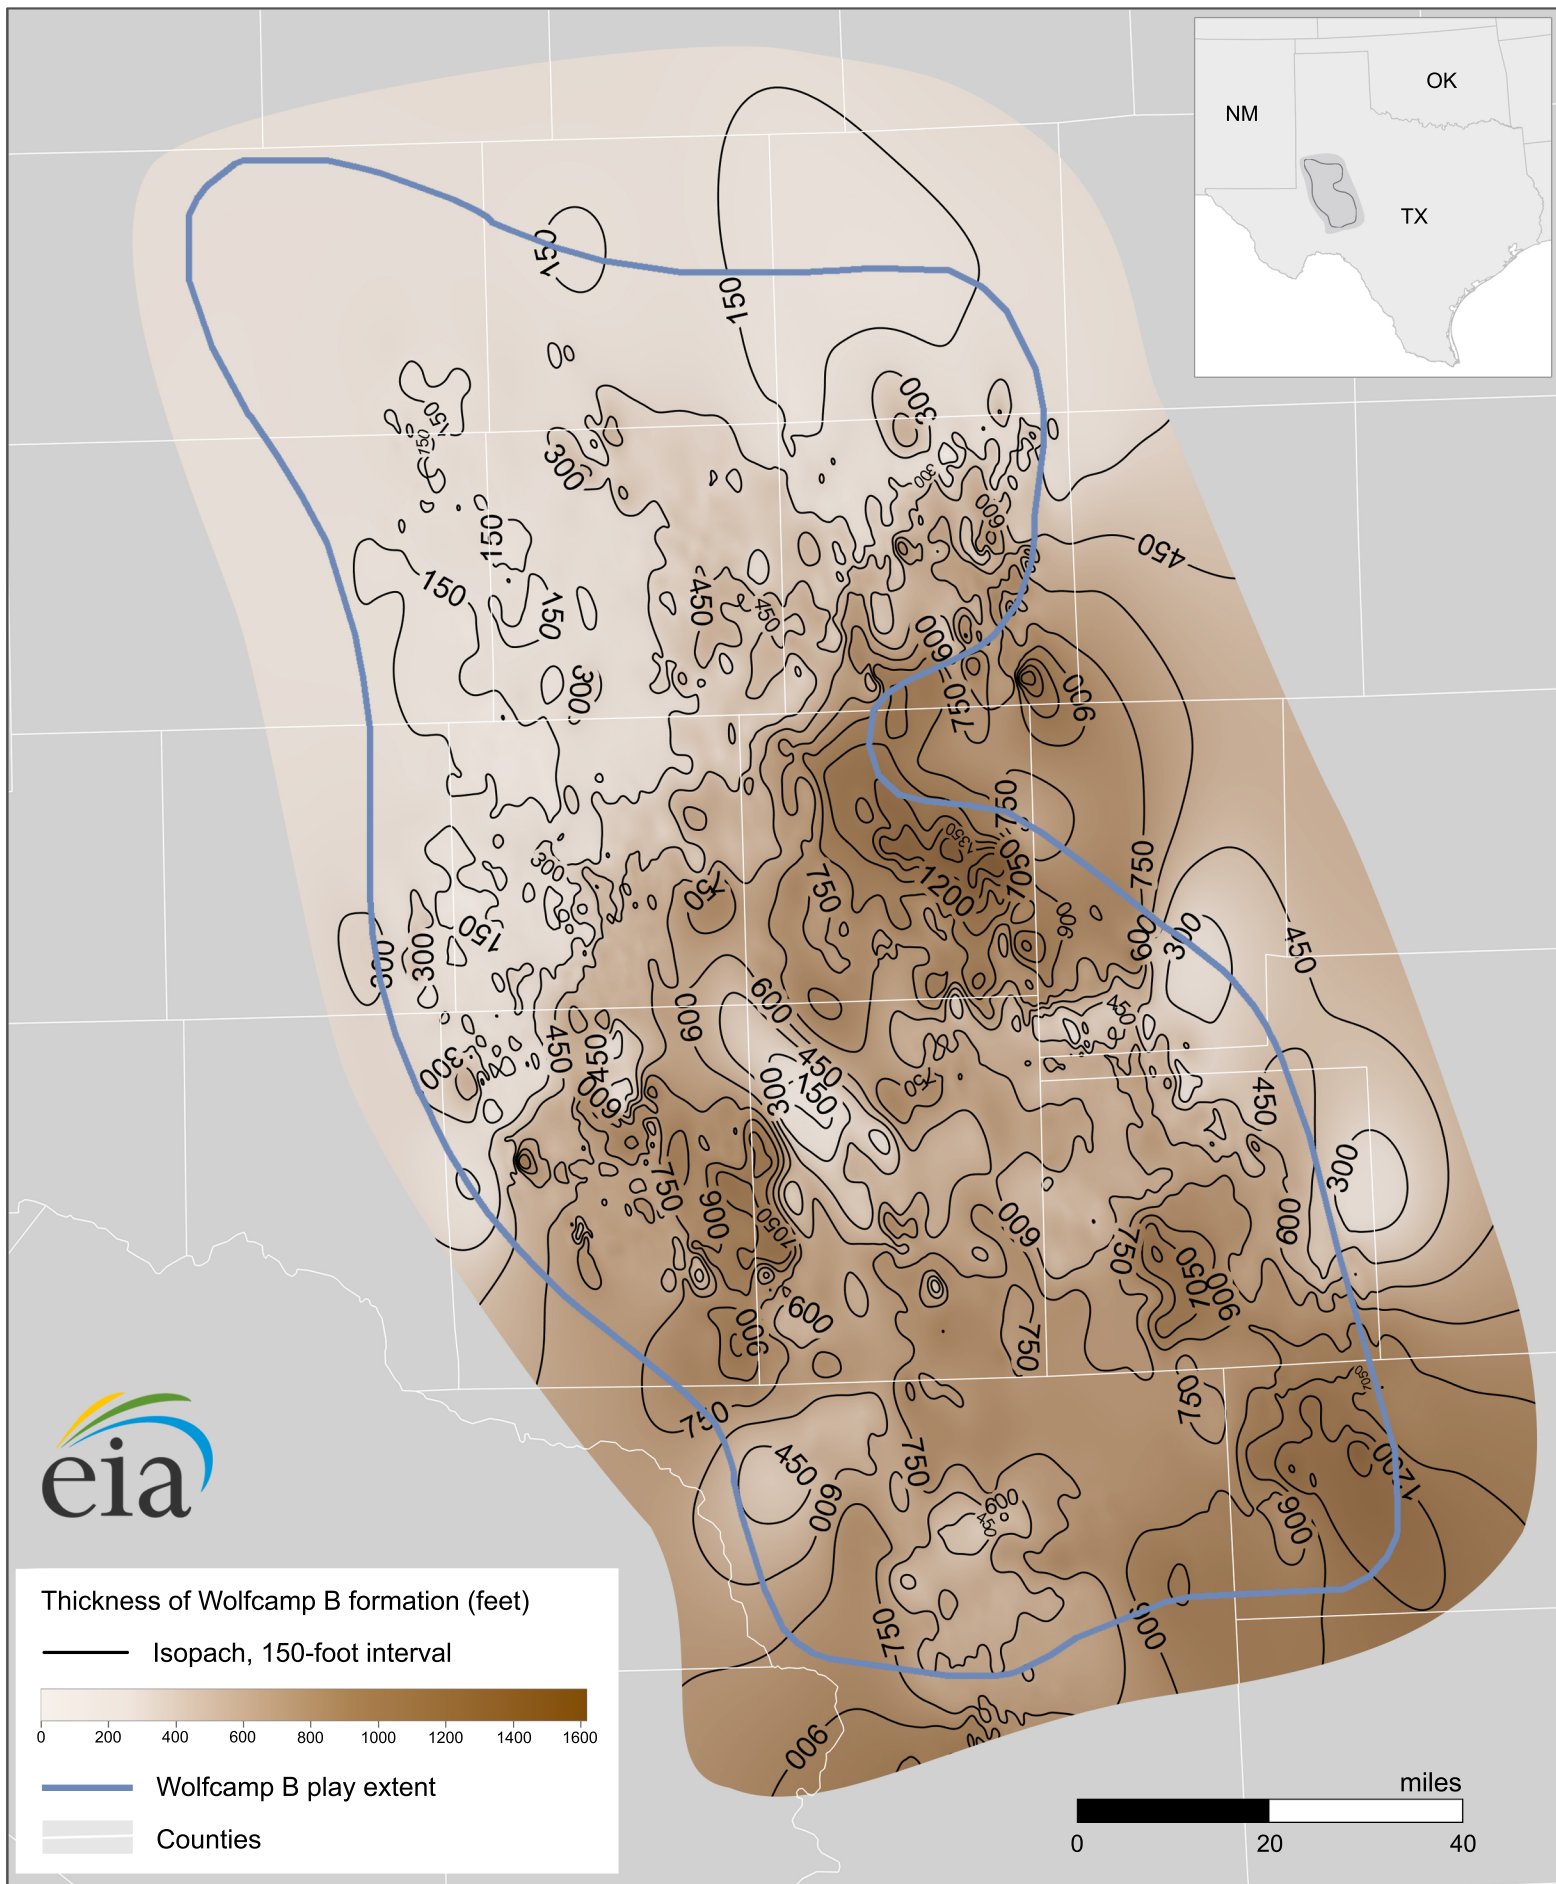

Wolfcamp B formation thickness map (Midland Basin)

Source: U.S. Energy Information Administration based on Enverus (DrillingInfo) Inc., U.S. Geological Survey. Updated April 2020.