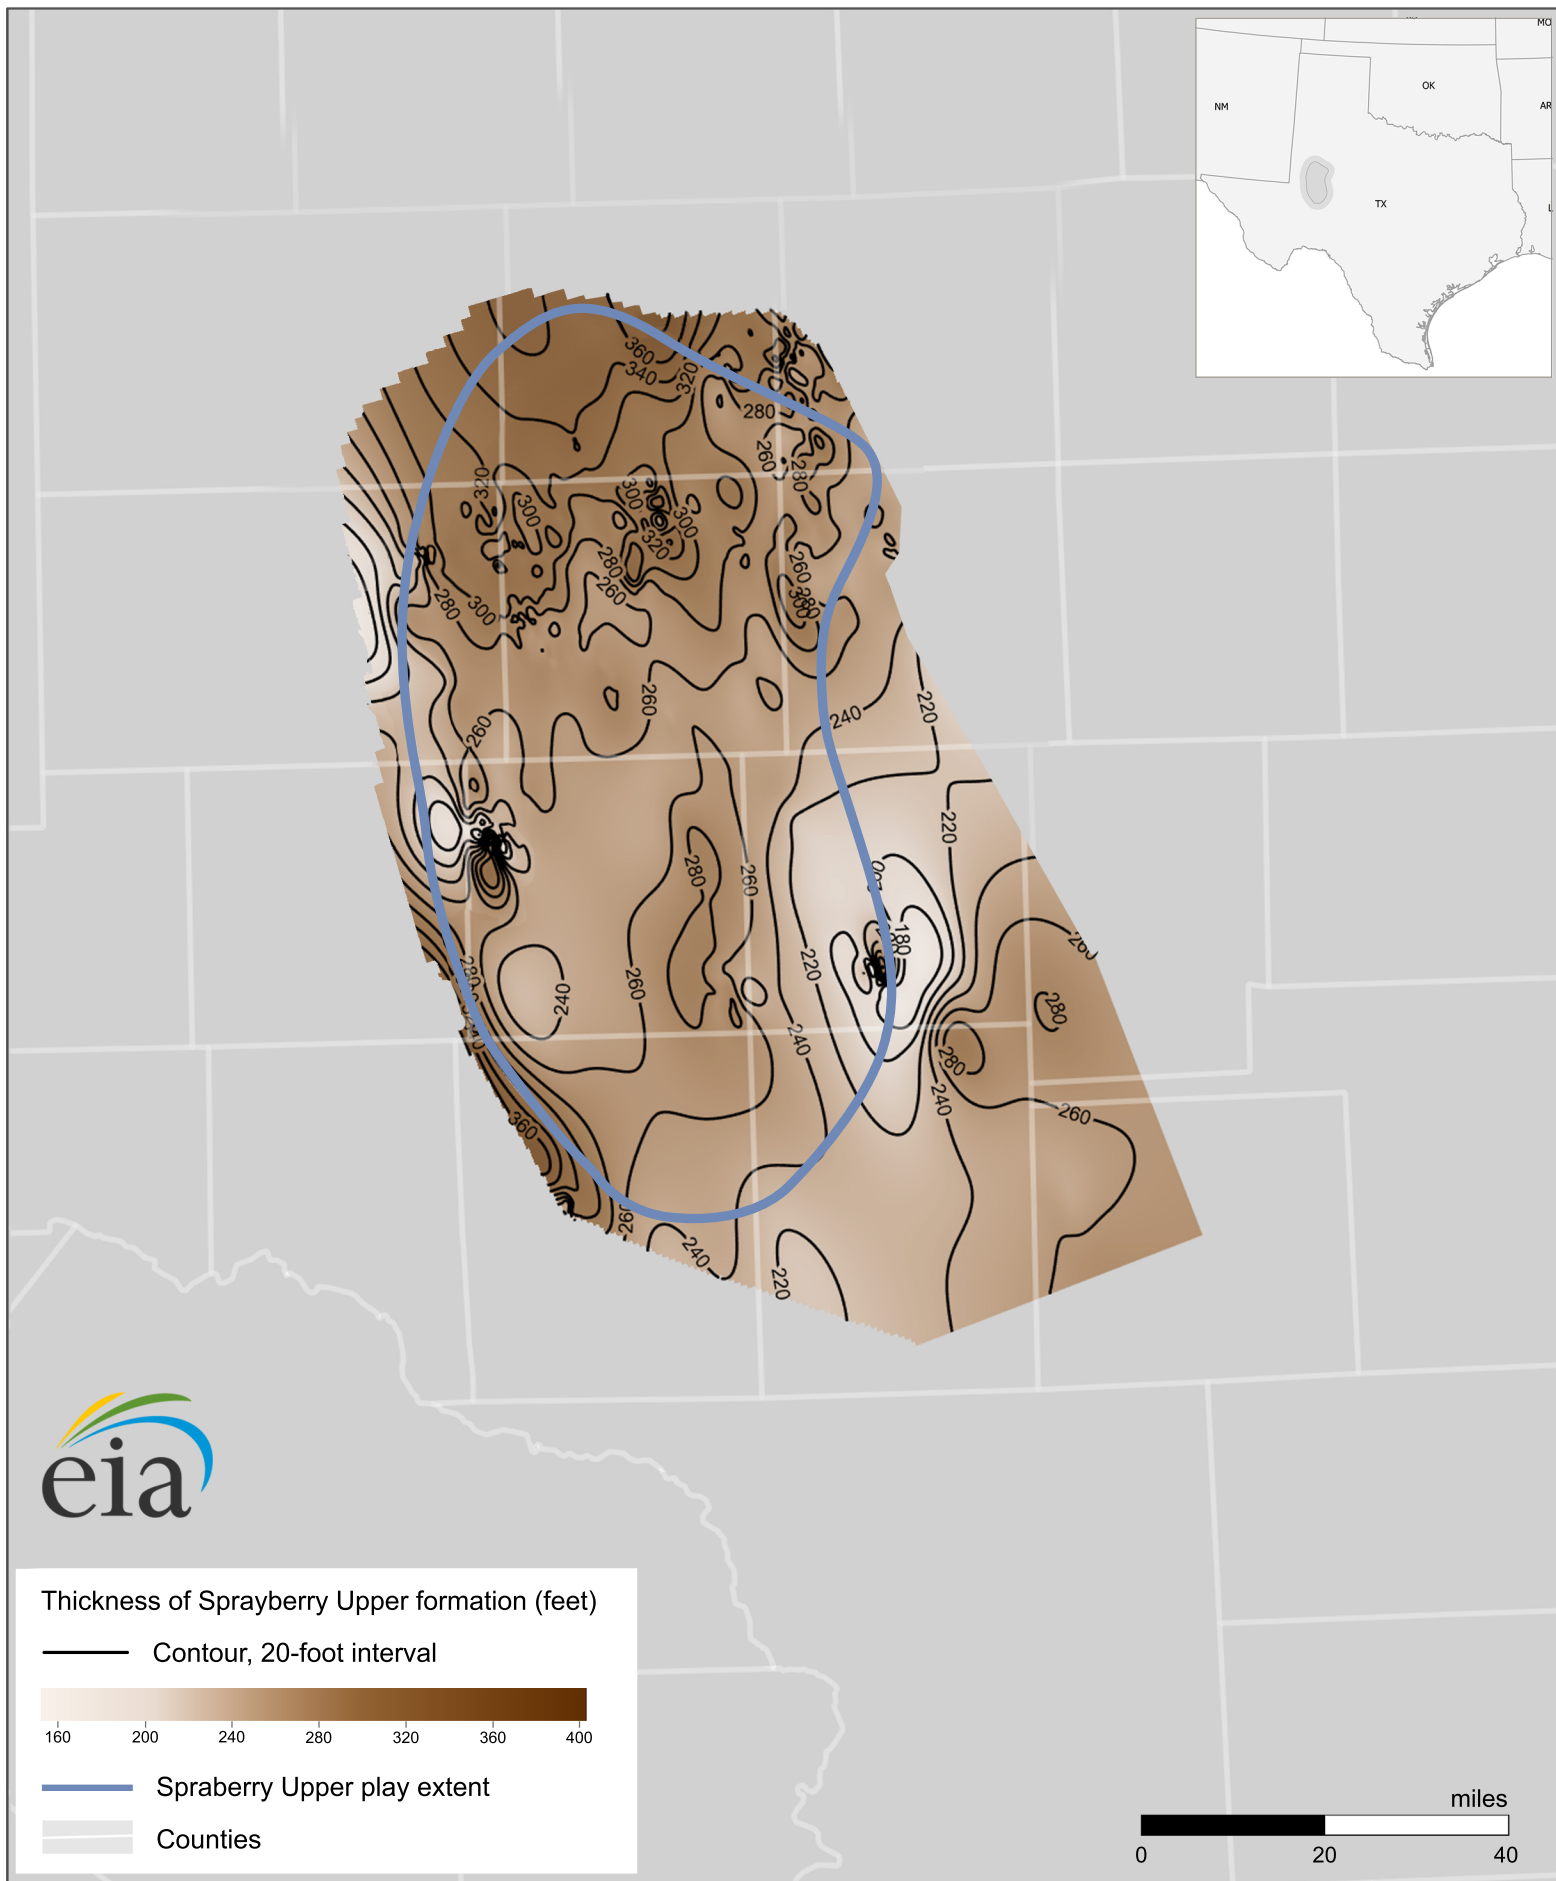

Spraberry Upper formation thickness map (Midland Basin)

Source: U.S. Energy Information Administration based on Enverus (DrillingInfo) Inc., U.S. Geological Survey. Updated March 2021.