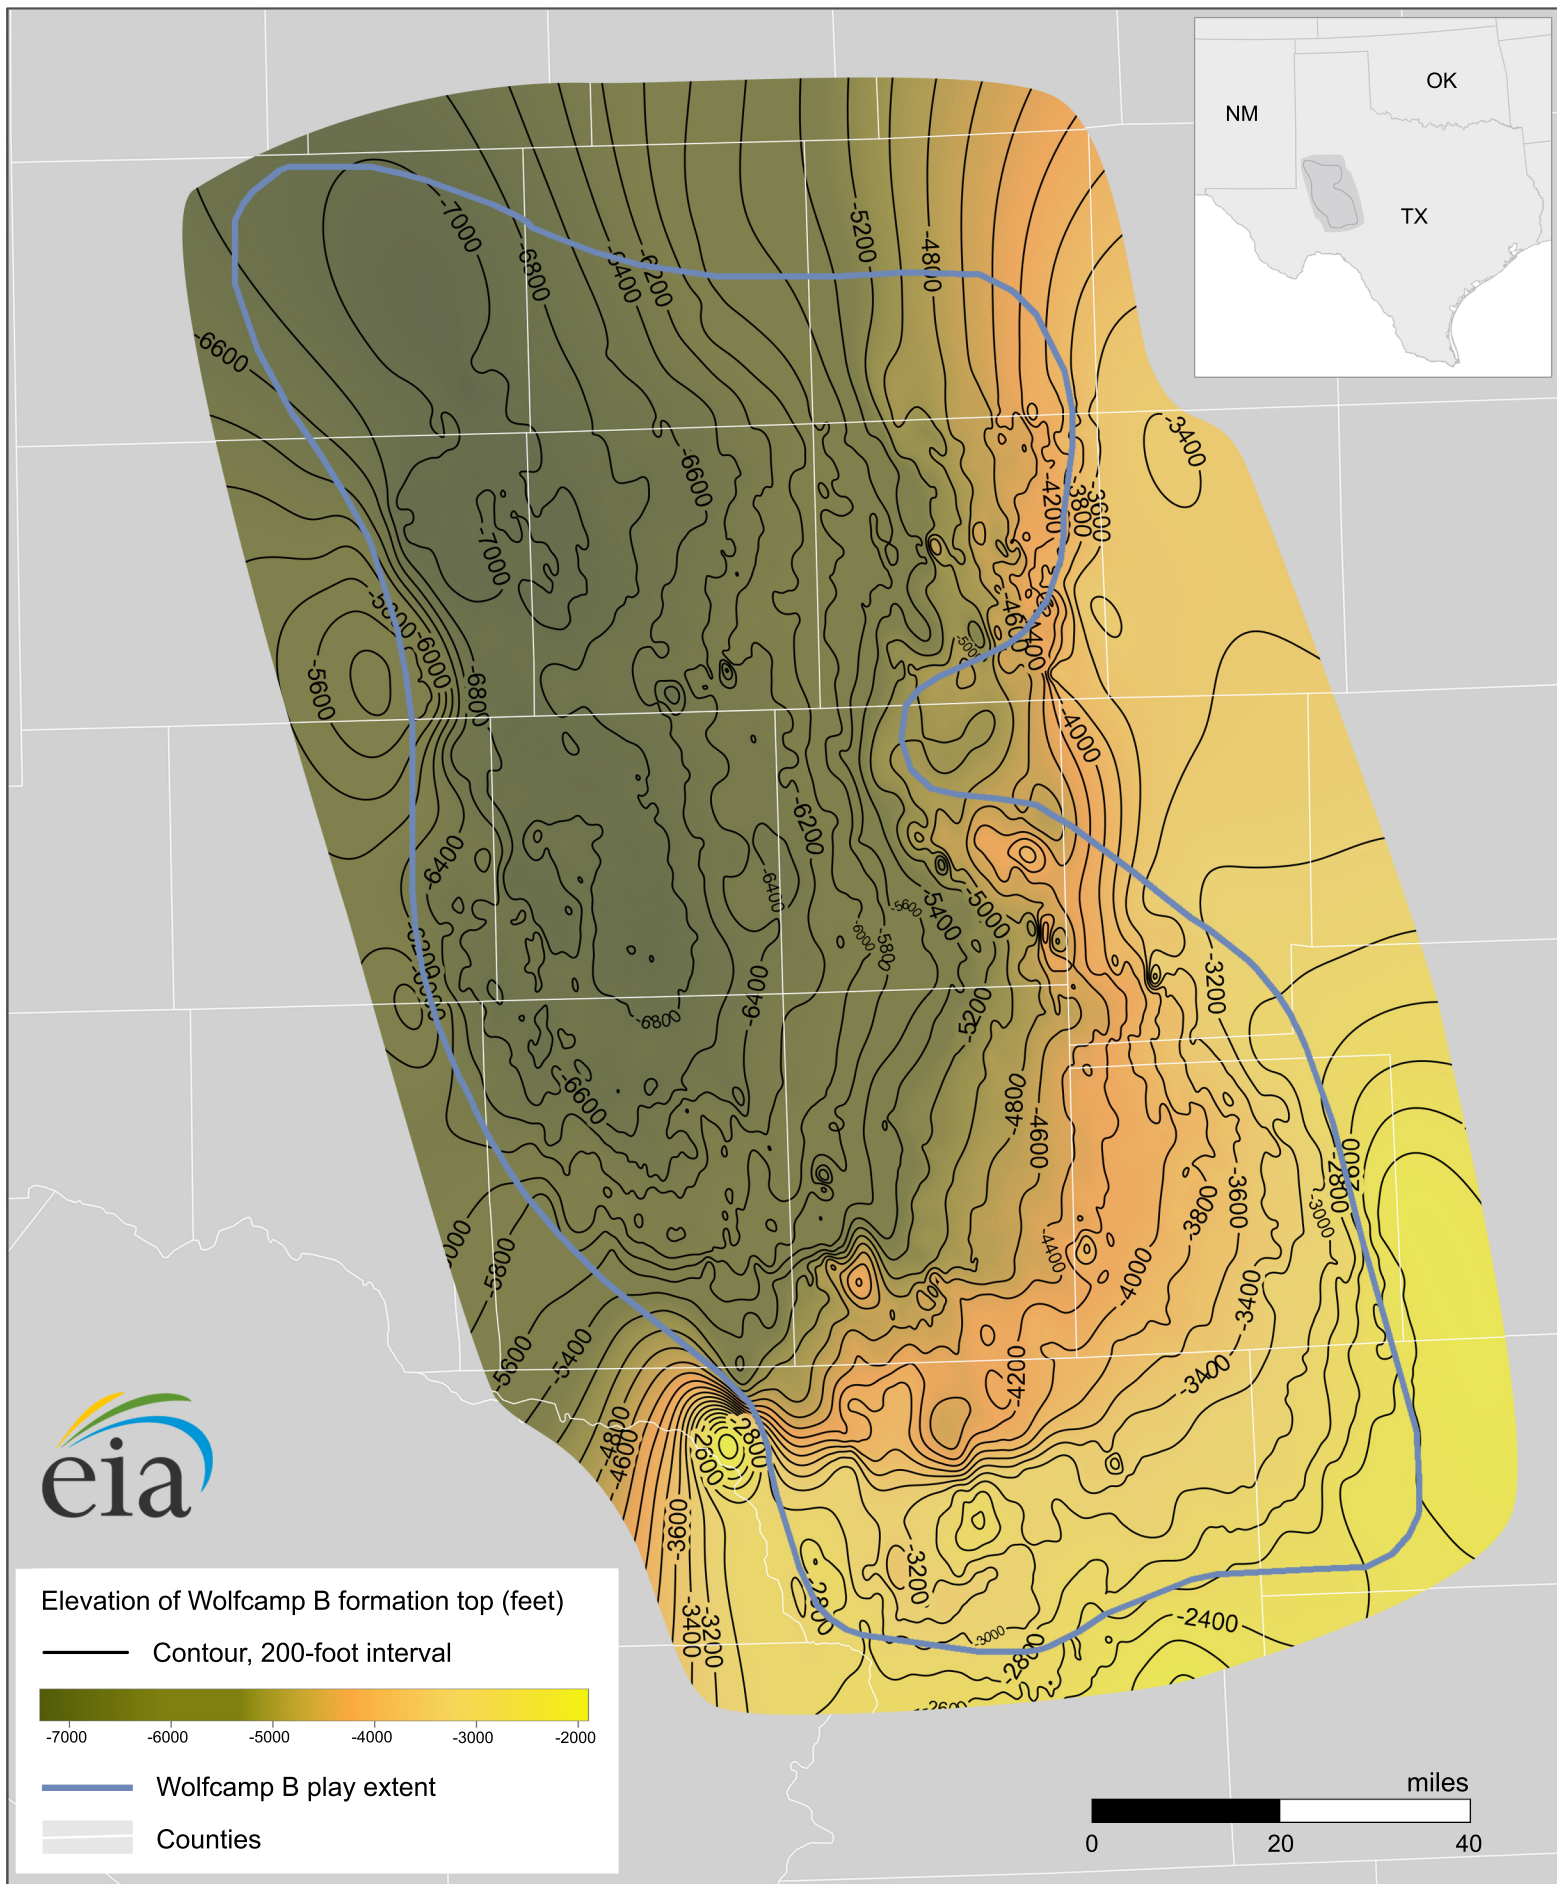

Wolfcamp B formation structure map (Midland Basin)

Source: U.S. Energy Information Administration based on Enverus (DrillingInfo) Inc., U.S. Geological Survey. Updated April 2020.