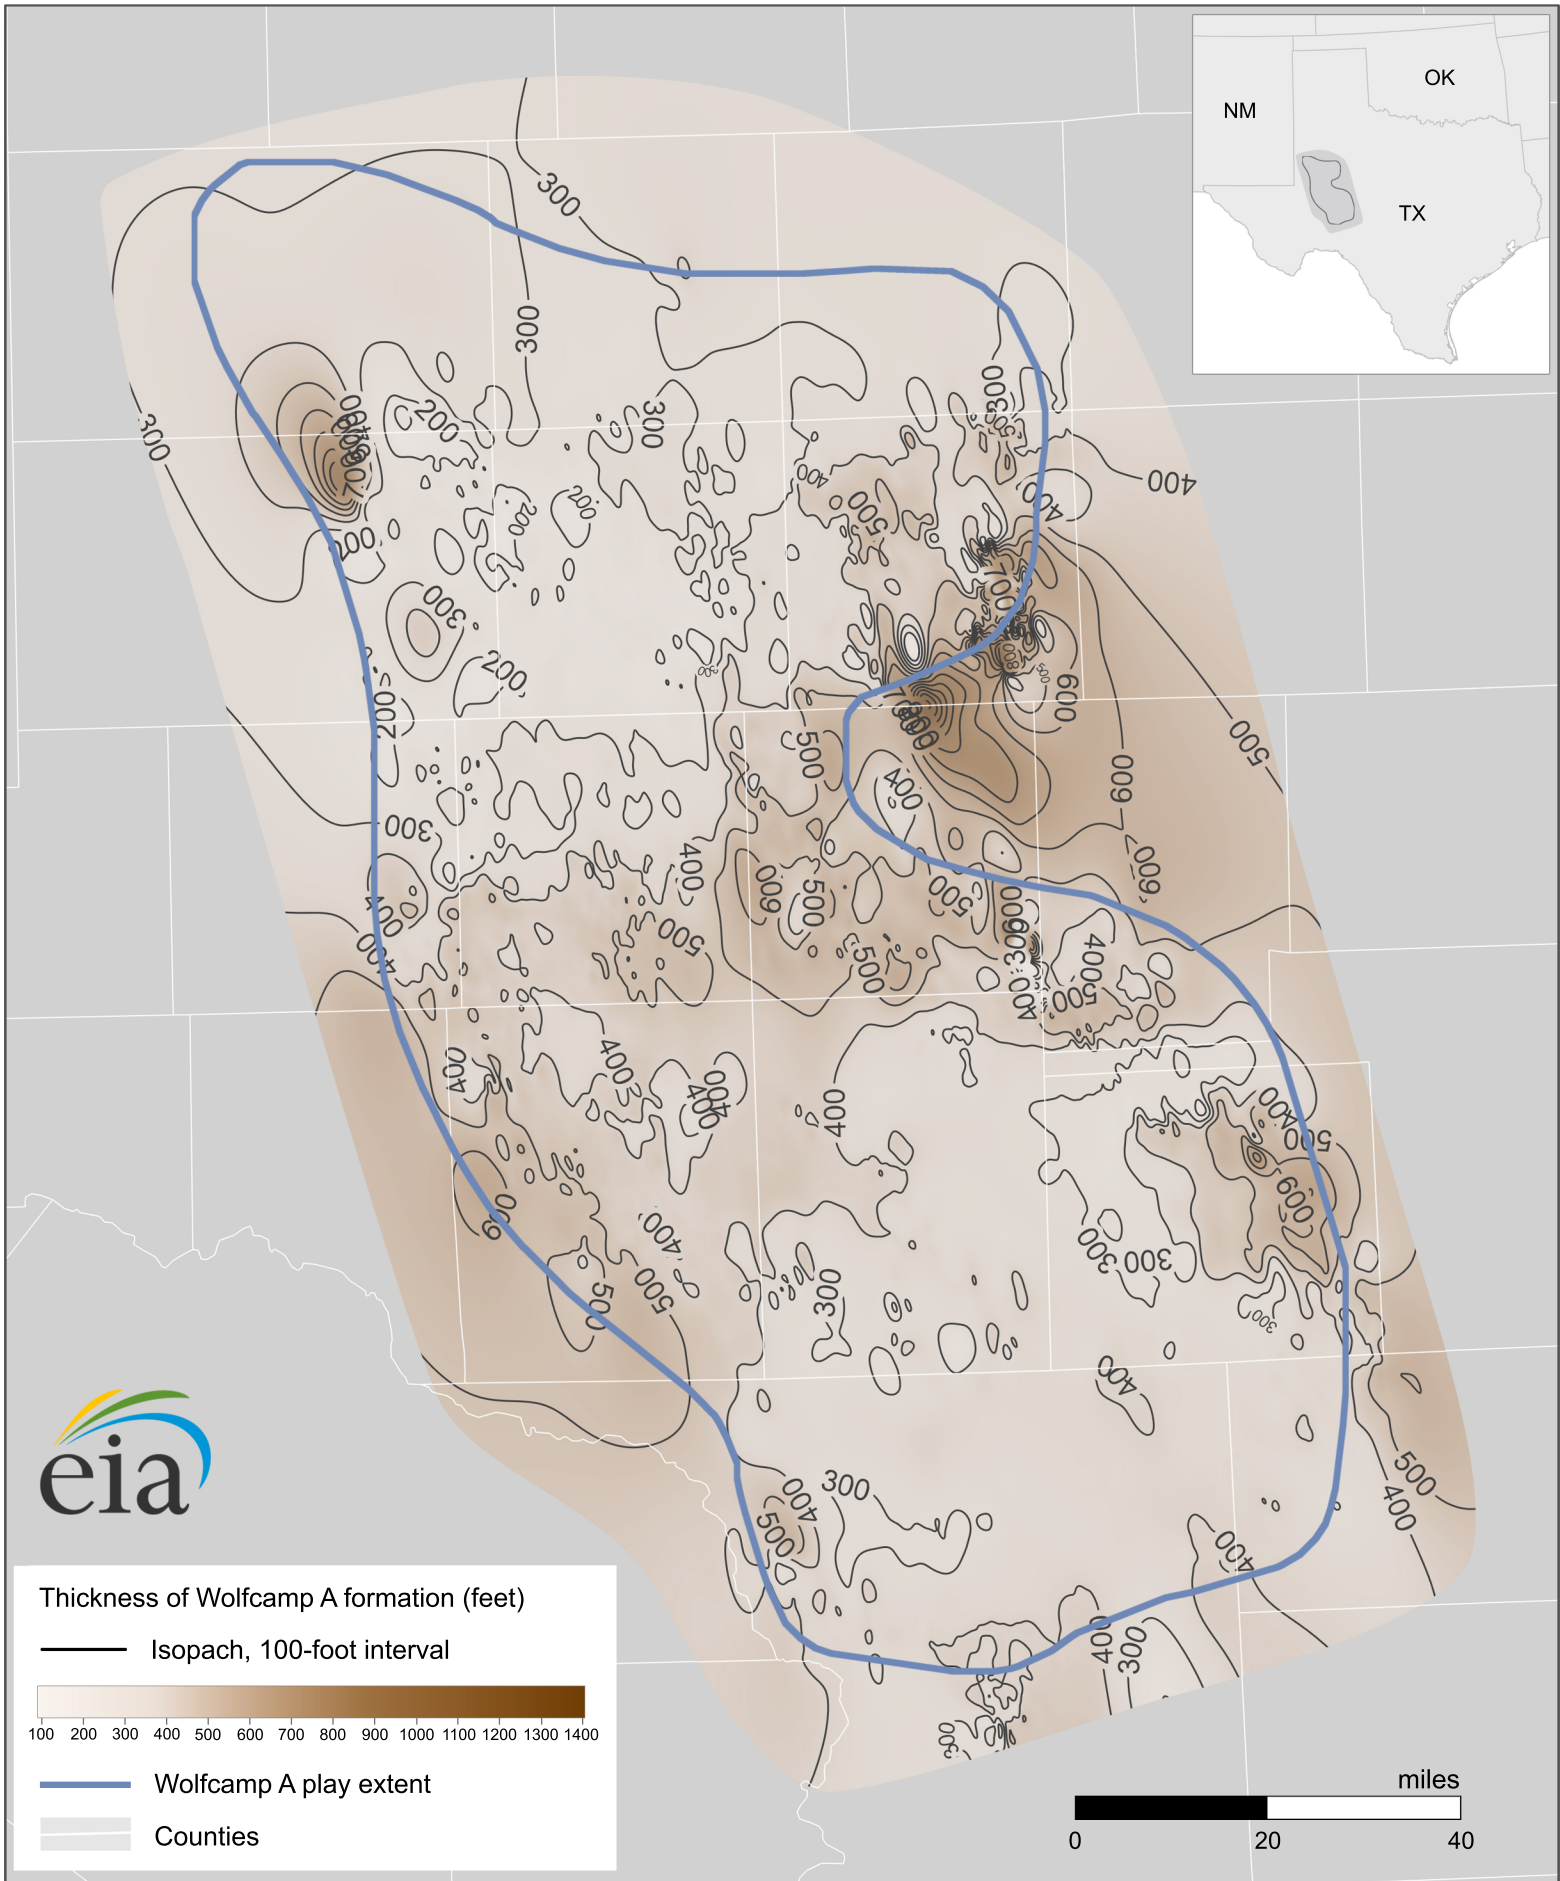

Wolfcamp A formation thickness map (Midland Basin)

Source: U.S. Energy Information Administration based on Enverus (DrillingInfo) Inc., U.S. Geological Survey. Updated March 2020.