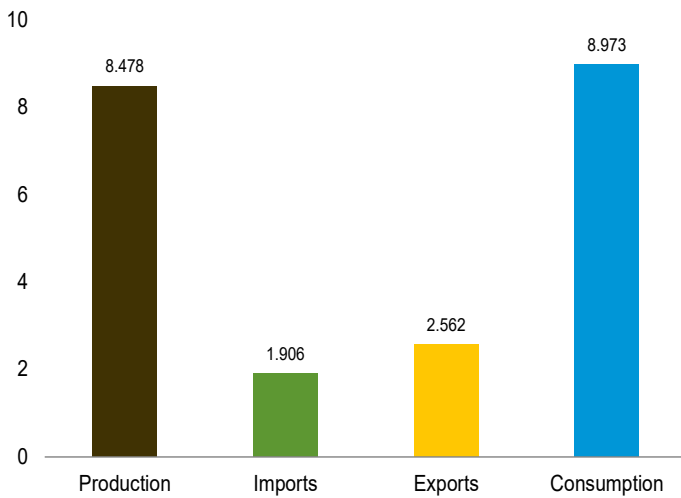

Figure 1.1 Primary Energy Overview

(Quadrillion Btu)

Overview, 1949–2023

Overview, Monthly

Overview, January 2024

Net Imports, January

Web Page: <http://www.eia.gov/totalenergy/data/monthly/#summary>.

Source: Table 1.1.