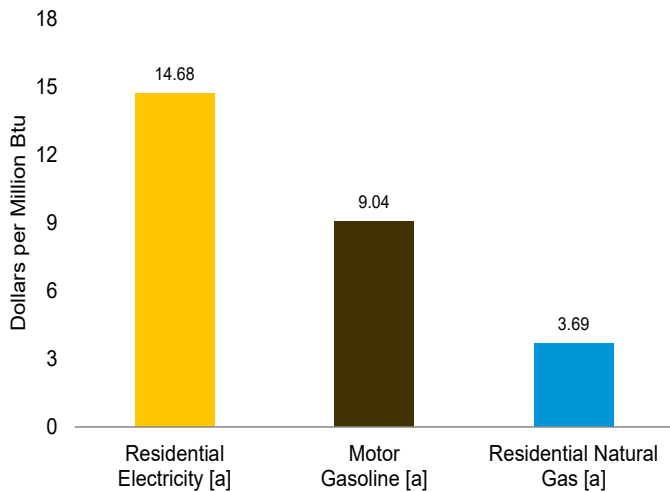

Figure 1.6 Cost of Fuels to End Users In Real (1982-1984) Dollars

Costs, 1960–2023

Costs, January 2024

Residential Electricity, [a] Monthly

Motor Gasoline, [a] Monthly

Residential Natural Gas, [a] Monthly

[a] Includes Taxes.

[b] Excludes Taxes.

Note: See "Real Dollars" in Glossary.

Web Page: <http://www.eia.gov/totalenergy/data/monthly/#summary>.

Source: Tables 1.6.