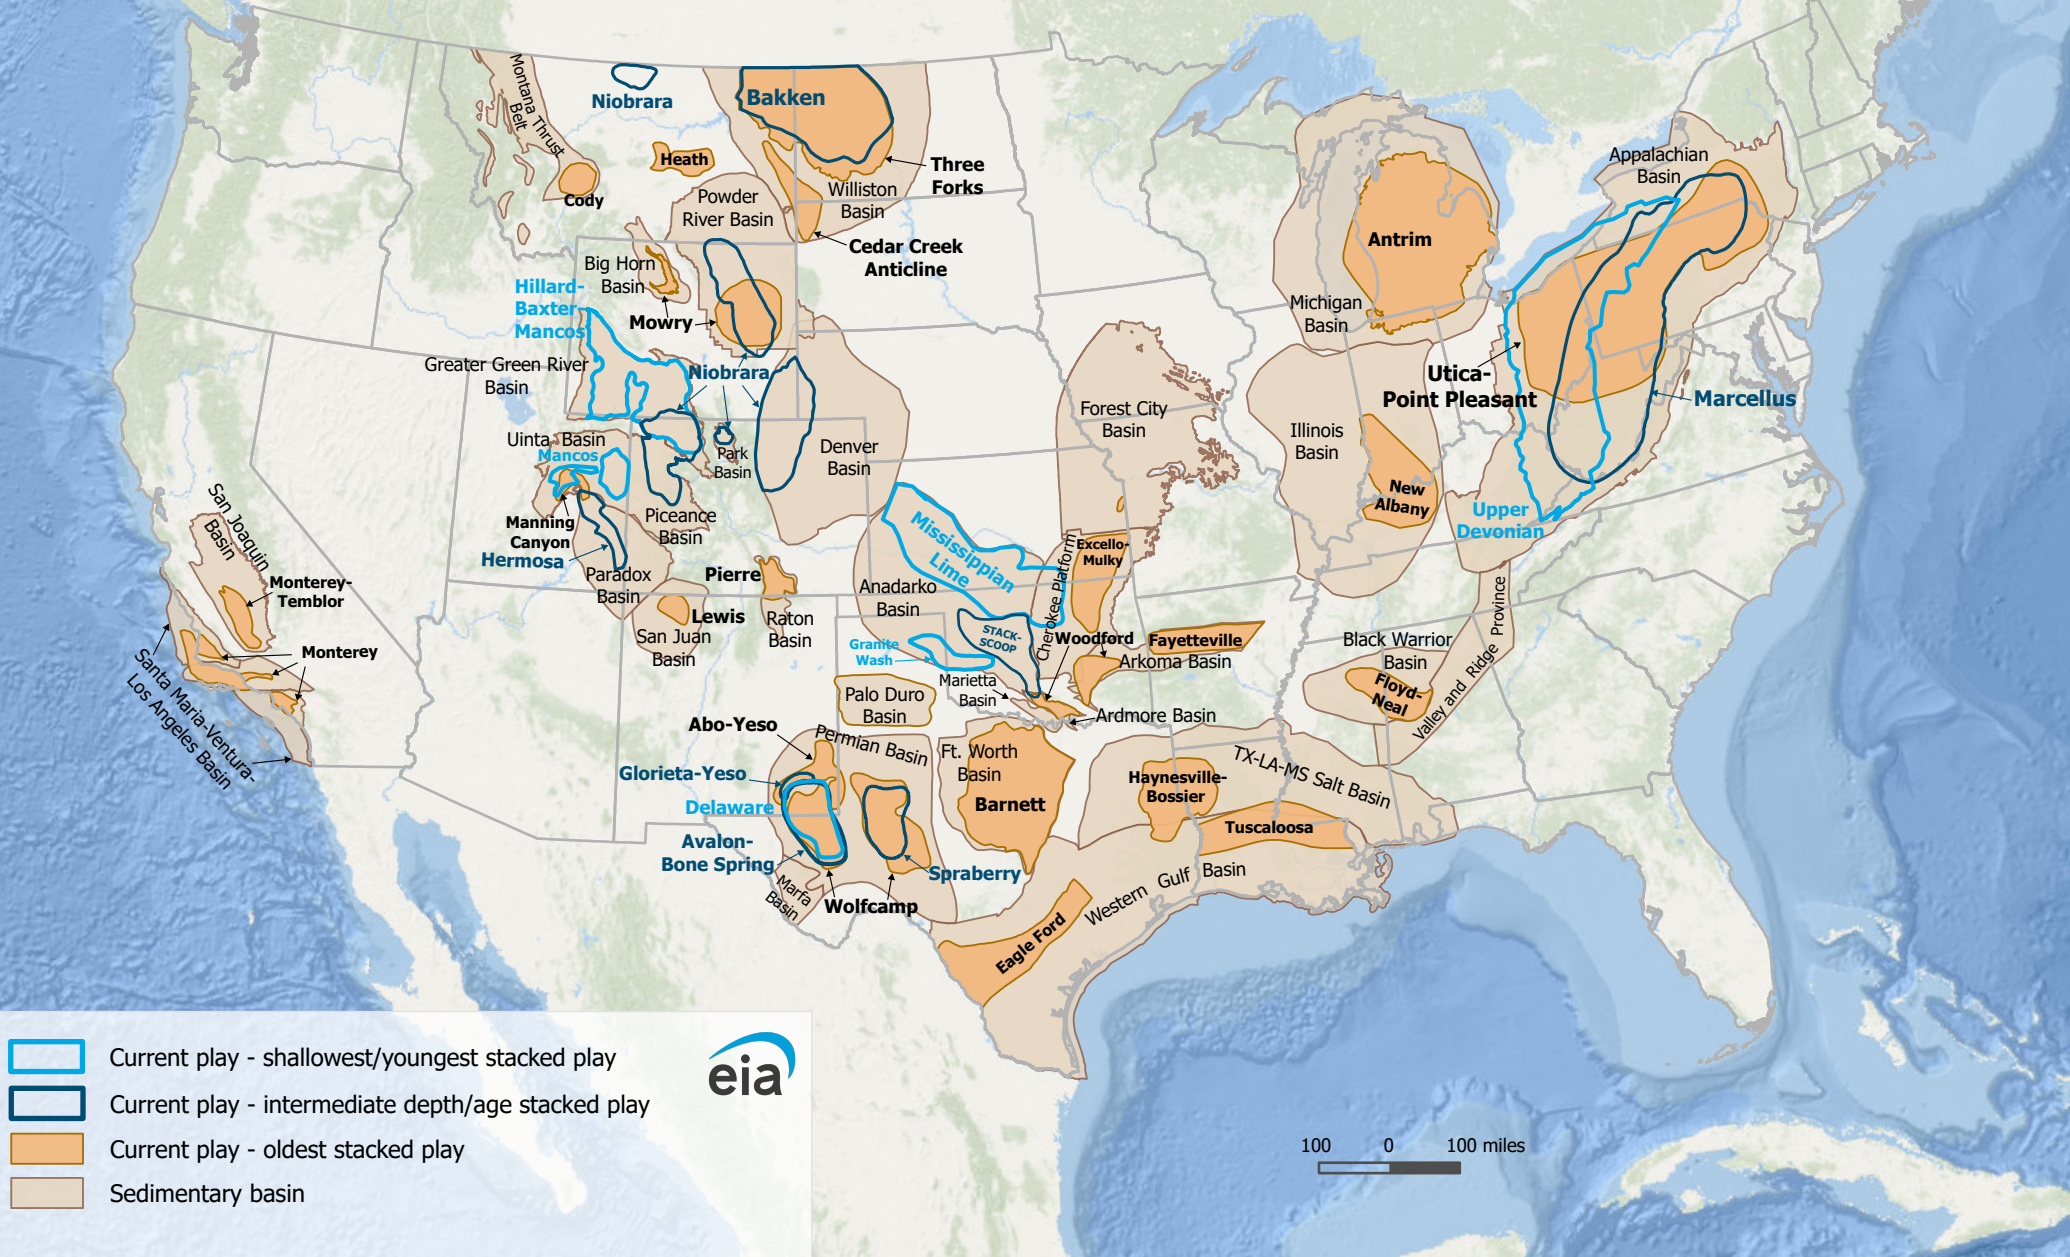

Lower 48 States Shale Plays

- Current play - shallowest/youngest stacked play
- Current play - intermediate depth/age stacked play
- Current play - oldest stacked play
- Sedimentary basin