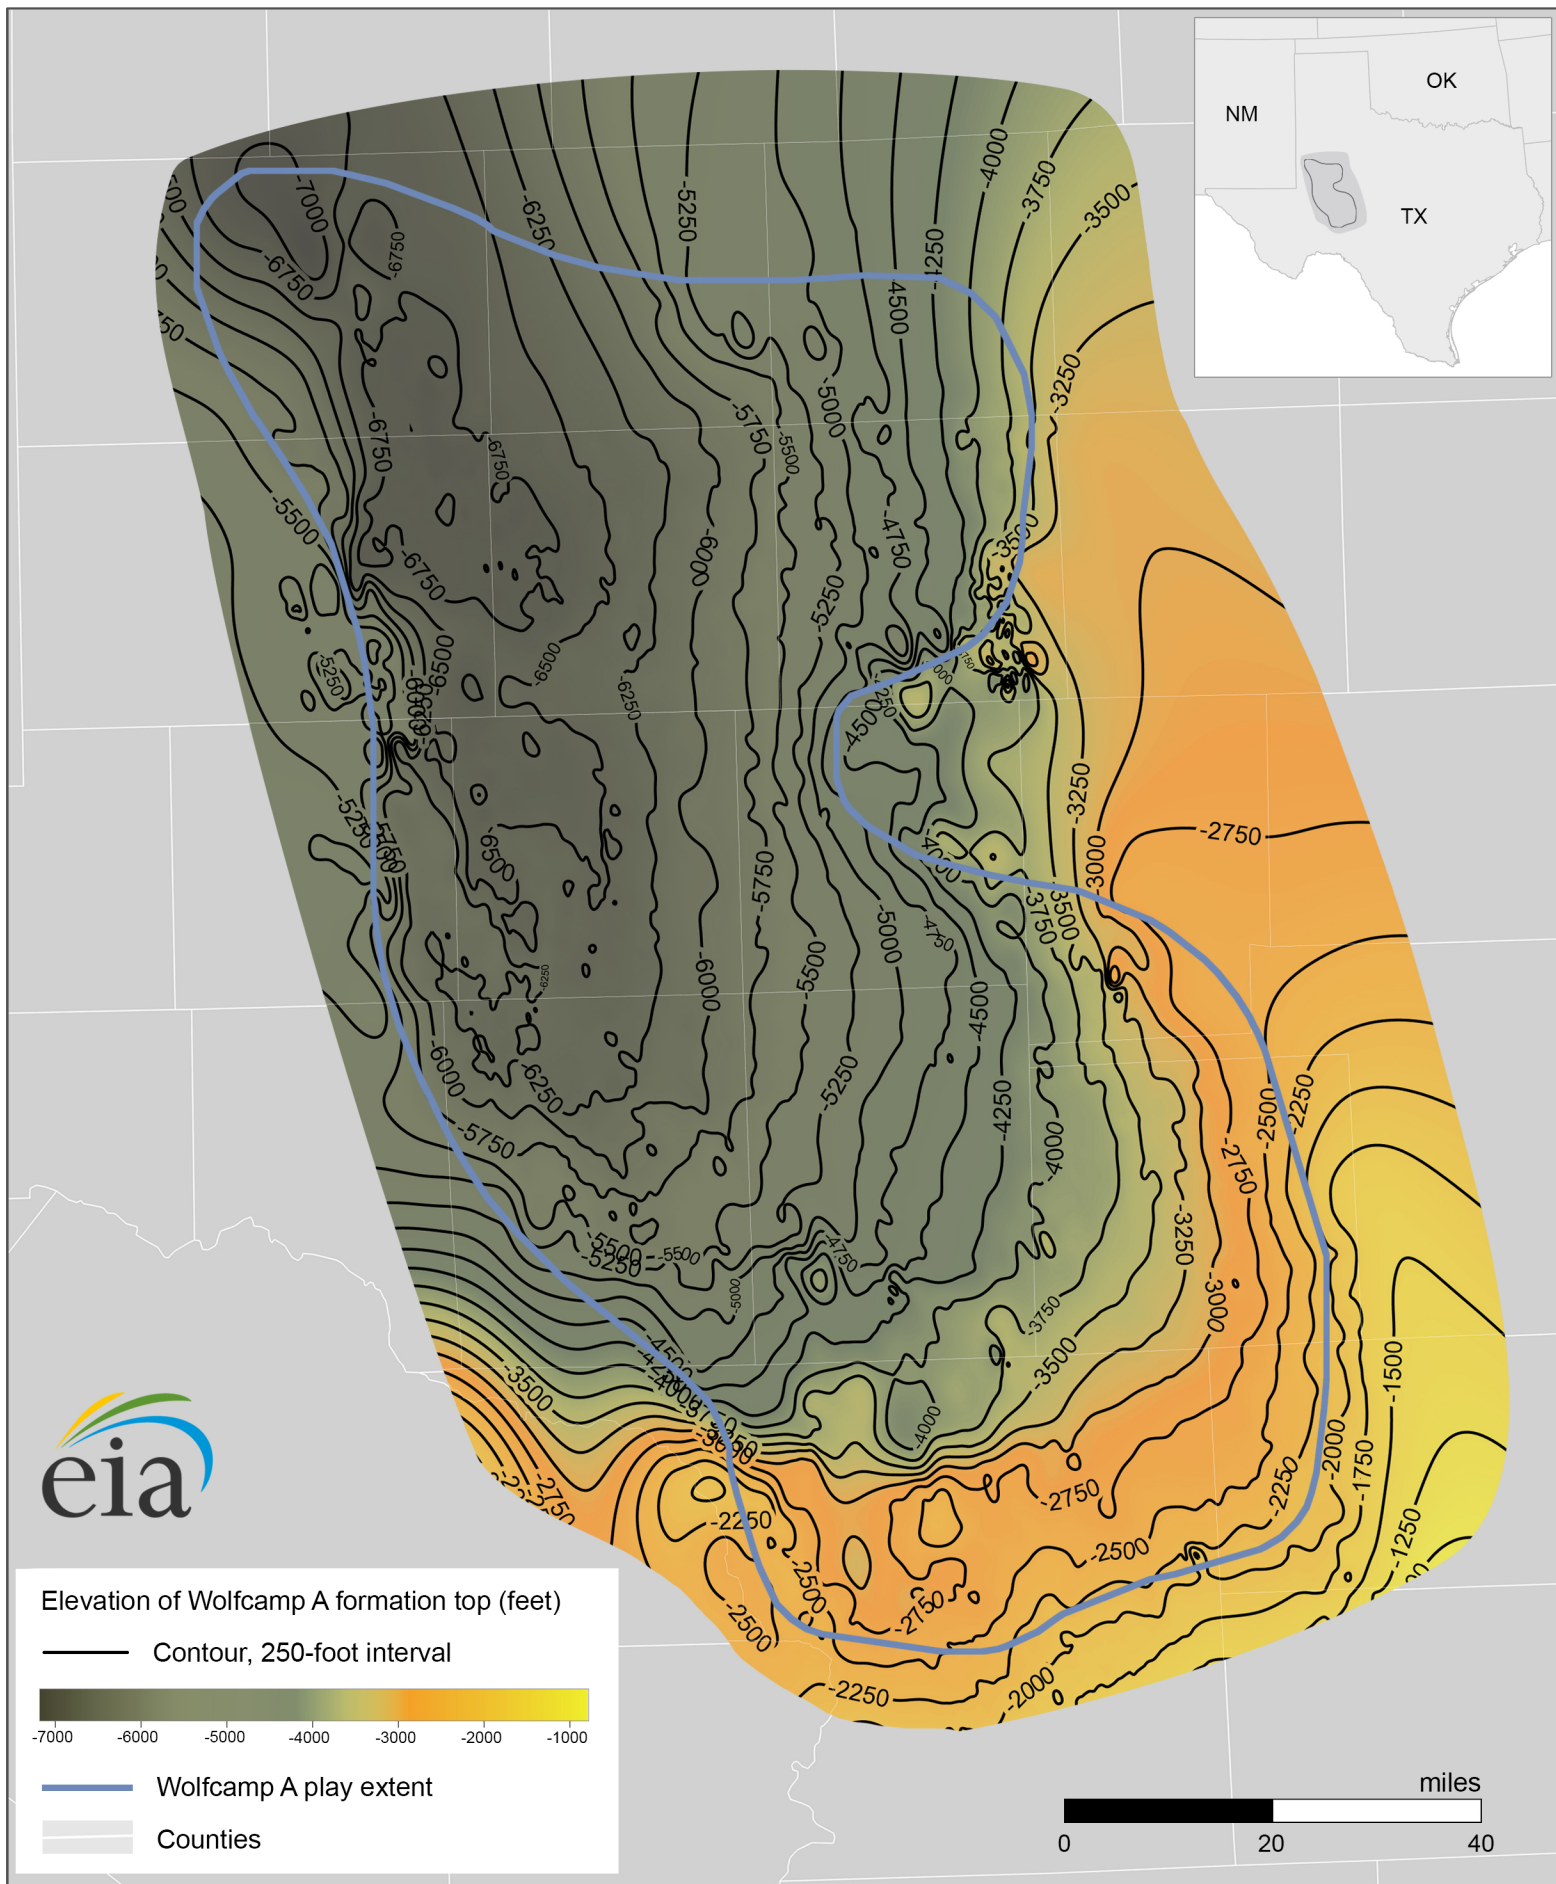

Wolfcamp A formation structure map (Midland Basin)

Source: U.S. Energy Information Administration based on Enverus (DrillingInfo) Inc., U.S. Geological Survey. Updated April 2020.